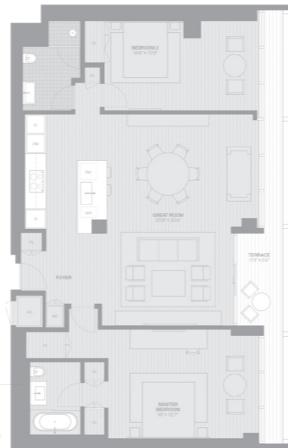

1208

2 BEDROOM, 2 BATHS

INTERIOR AREA 1487 SF / 138.1 SM

OUTDOOR AREA 73 SF / 6.7 SM

TOTAL AREA 1560 SF / 144.9 SM

FOYER
GREAT ROOM WITH OCEAN VIEWS
MASTER BEDROOM WITH OCEAN VIEWS
SECOND BEDROOM WITH OCEAN VIEWS
72 SF TERRACE WITH OCEAN VIEWS