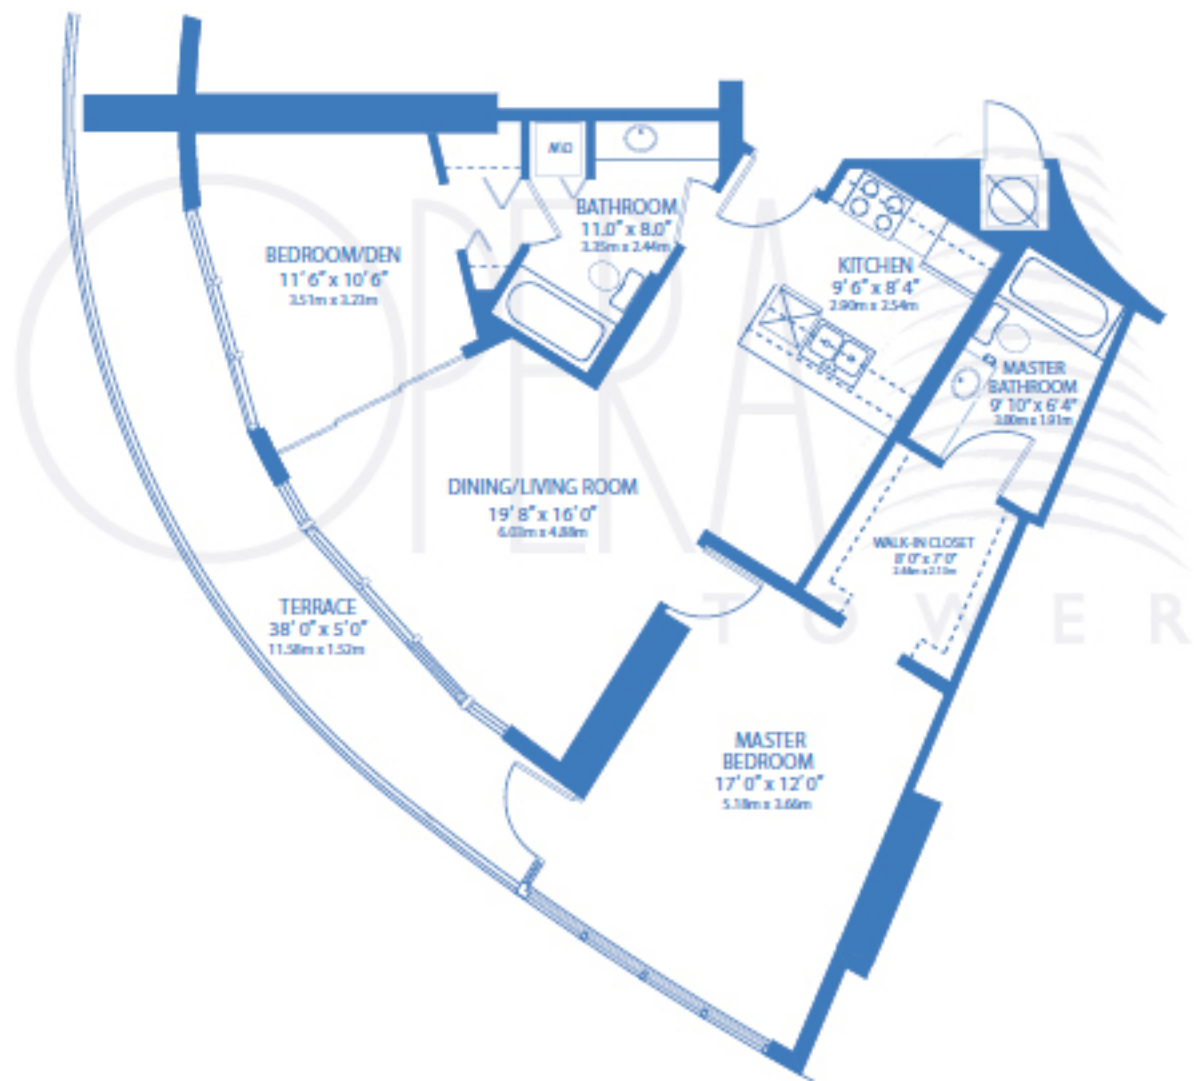

# VERDI-C1 TWO BEDROOM - TWO BATH

INTERIOR - 1,048 SQUARE FEET

TERRACE - 177 SQUARE FEET

TOTAL RESIDENCE - 1,225 SQUARE FEET / 113.8 SQUARE METERS

AVAILABLE ON FLOORS: 11 TO 51  
PENTHOUSE UNITS AVAILABLE 52 TO 55  
TOWER SUITES AVAILABLE ON 56th FLOOR

ALL DIMENSIONS ARE APPROXIMATED. THESE FLOOR PLANS AND AMENITIES ARE SUBJECT TO CHANGE WITHOUT NOTICE. THE SELLER RESERVES THE ABSOLUTE RIGHT, IN ITS SOLE JUDGMENT AND DISCRETION, TO SUBSTITUTE APPLIANCES, MATERIALS, FIXTURES AND EQUIPMENT OF EQUAL OR GREATER QUALITY OR VALUE WITH THOSE SPECIFIED. THIS IS NOT AN OFFERING WHERE PROHIBITED BY LAW.