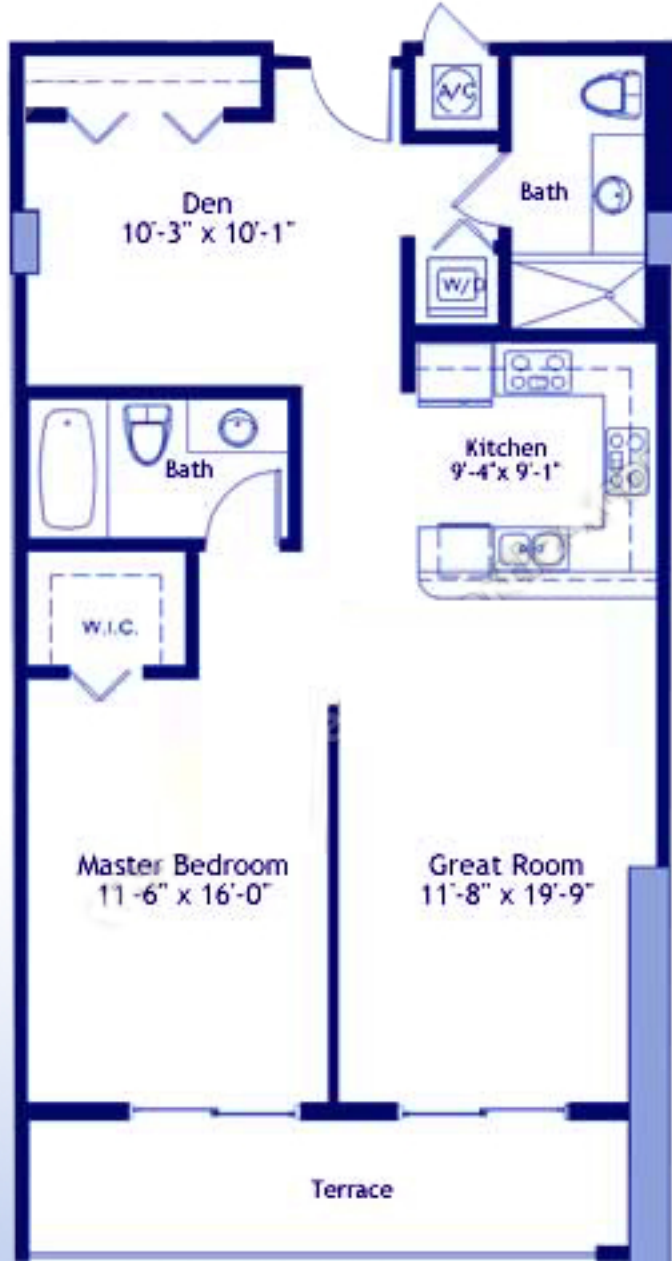

# D

Enclosed Area	950 SqFt
Terrace Area	122 SqFt
Total Area	1072 SqFt