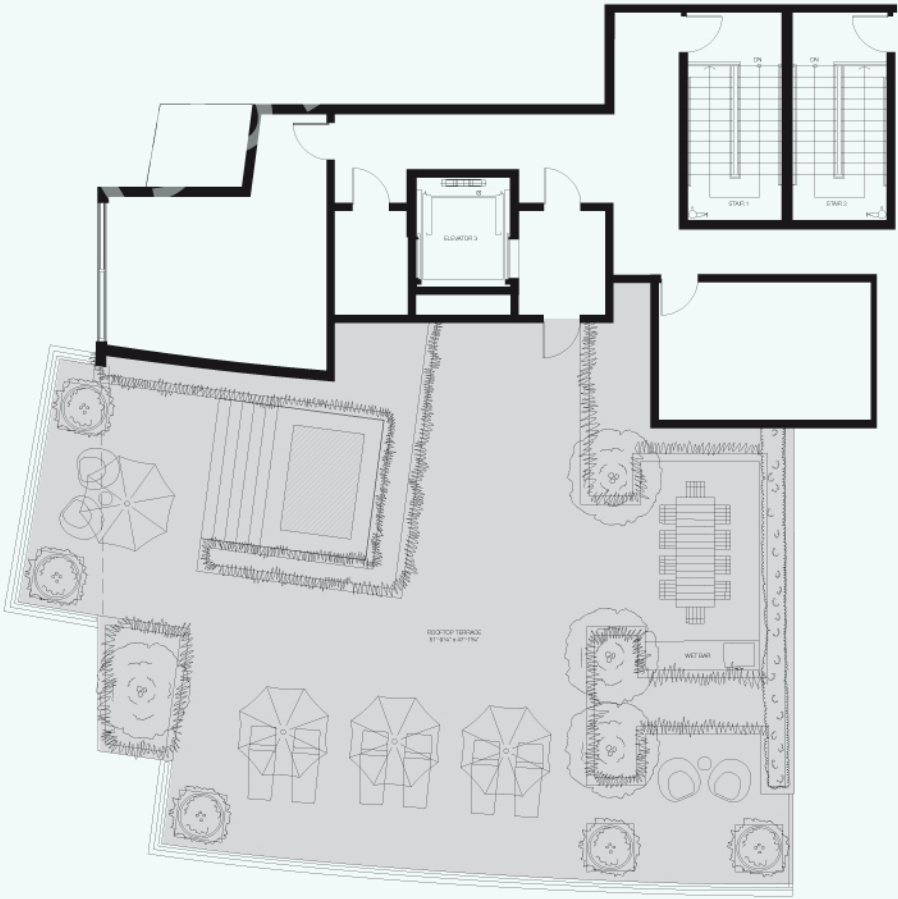

Marea

PH2

REVERSED / TOWER EAST

Interior	2,809 sq ft/261 sq m
Terraces	596 sq ft/55 sq m
Roof Interior	89 sq ft/8 sq m
Roof Terrace	2,534 sq ft/235 sq m
Total	6,028 sq ft/559 sq m

All dimensions are approximate and all floor plans and development plans are subject to change without notice.