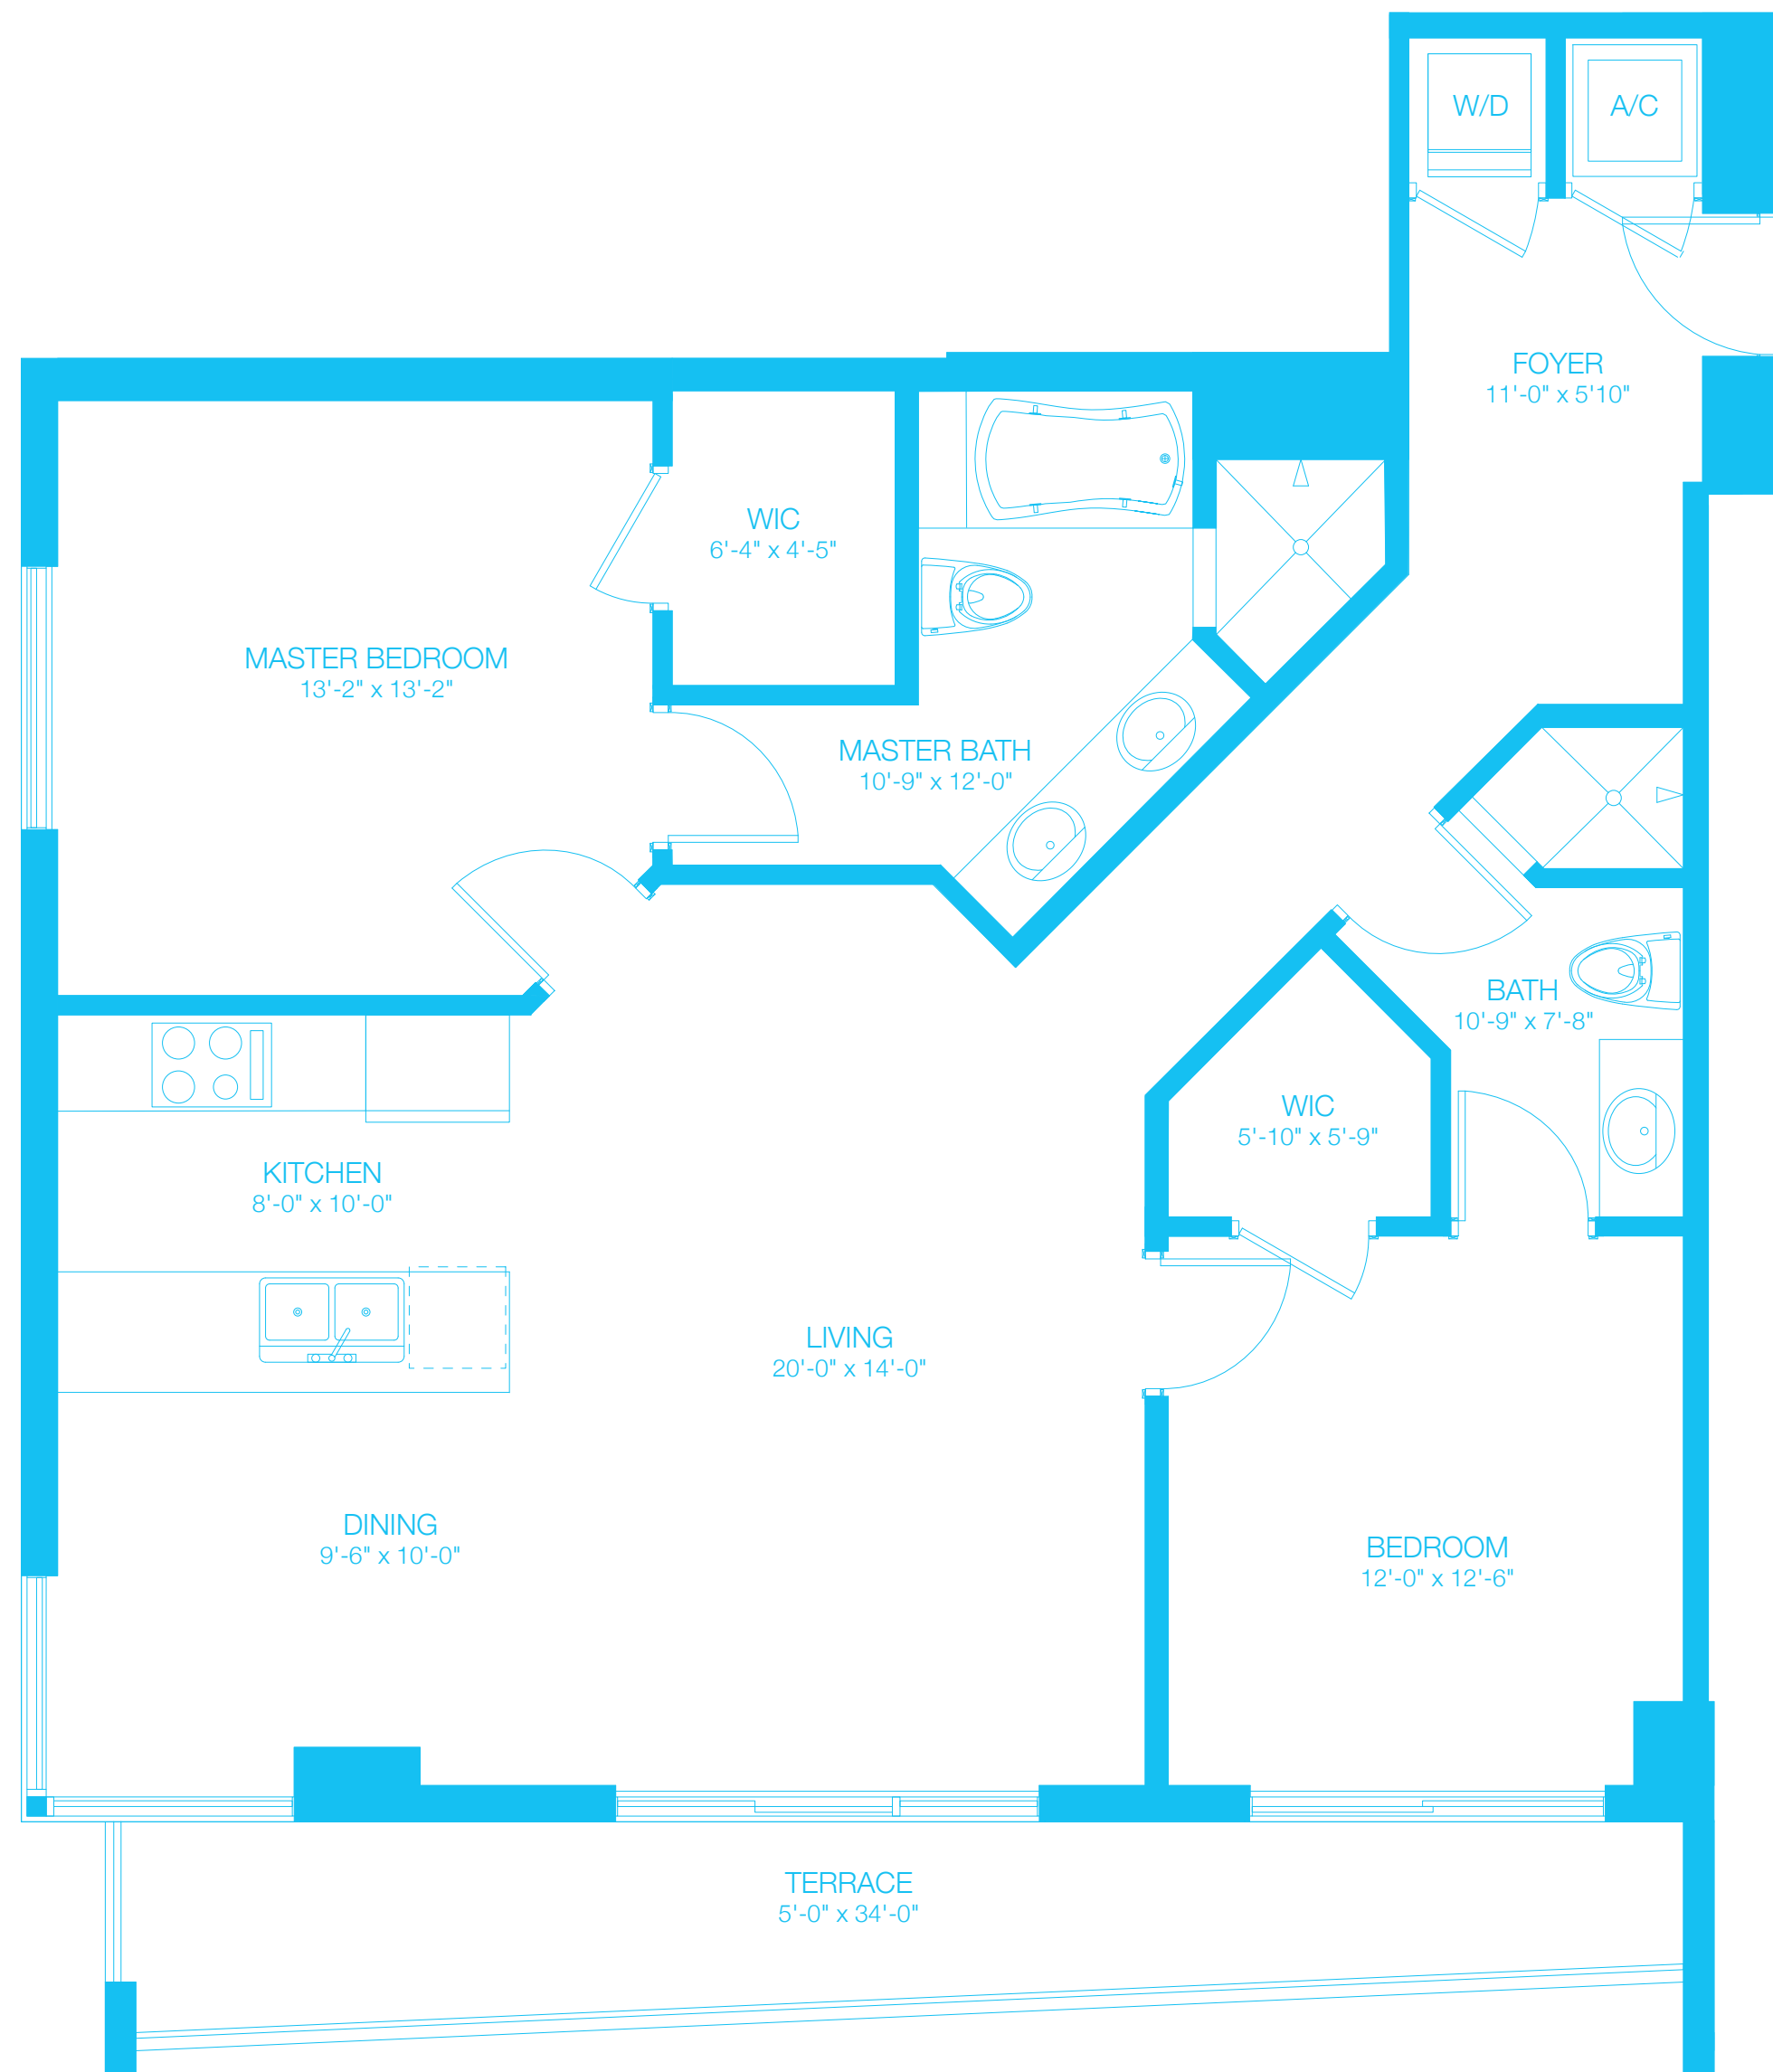

500 BRICKELL

A		
	Interior 1,216 sf	exterior 146 sf
TOWER WEST	TOTAL 1,362 sf / 126.53 m²	
scale: 1/4" = 1'-0"	2 bdr/den/2 bath	www.500brickellcondo.com