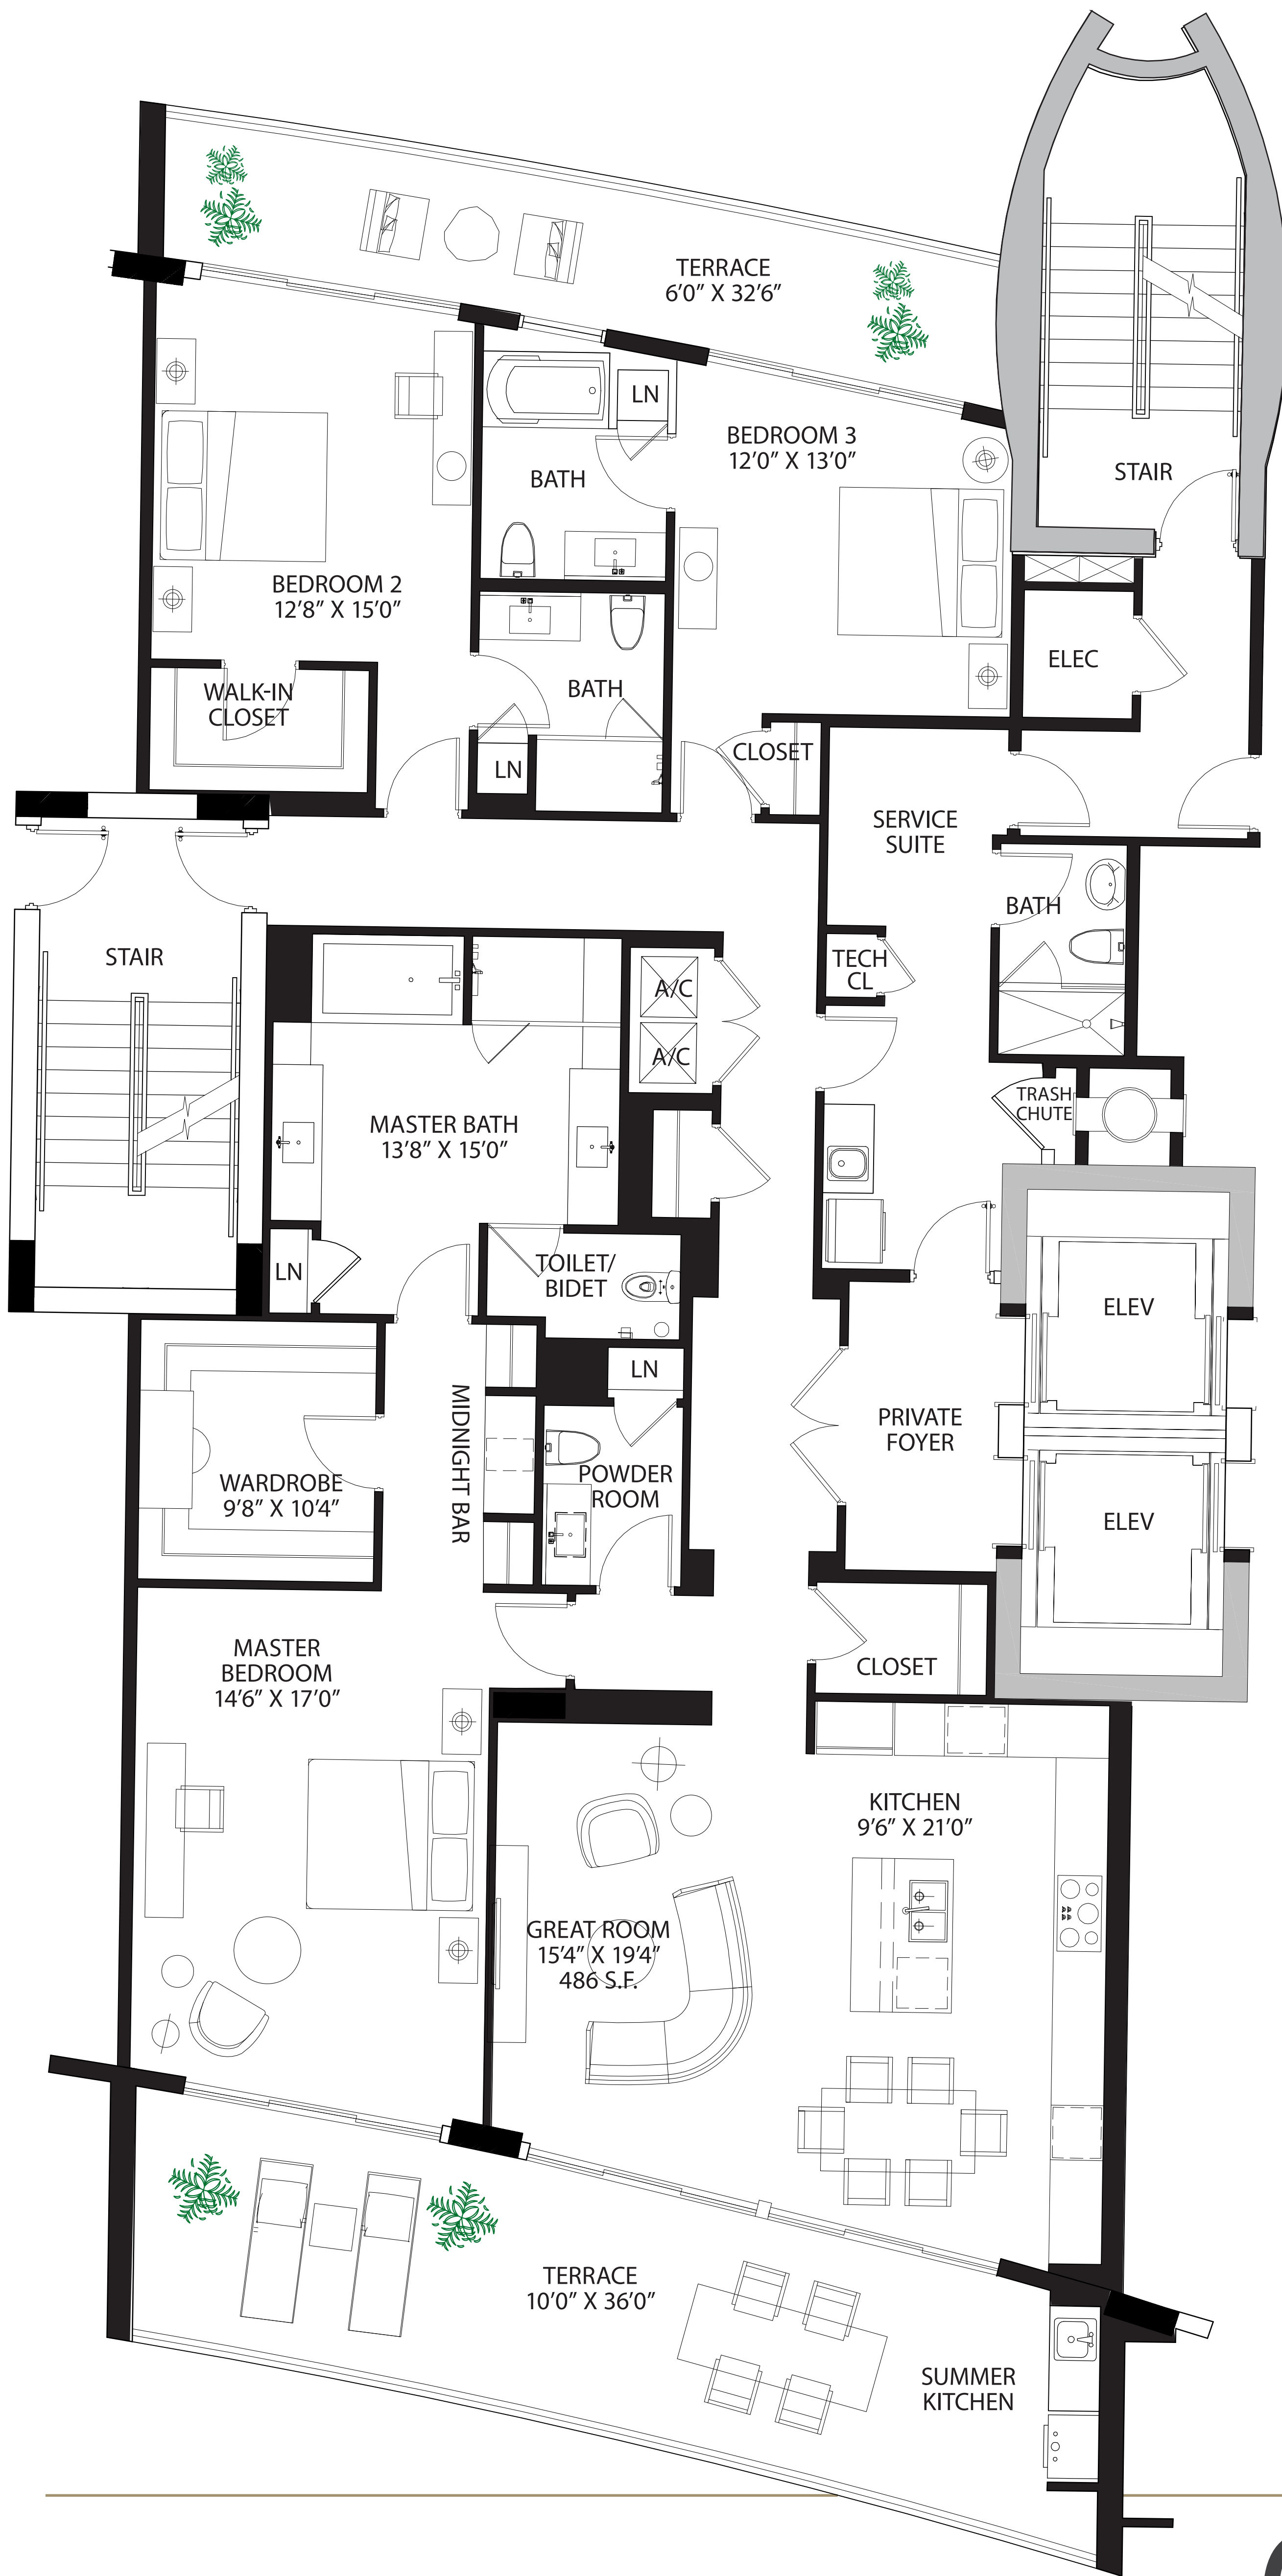

echo

A V E N T U R A

07 LINE

3 BEDROOMS | 4.5 BATHS | SERVICE SUITE

AC AREA:	2,560 S.F. 237.83 M ²
BALCONY 1:	400 S.F. 37.16 M ²
BALCONY 2:	200 S.F. 18.58 M ²
TOTAL:	3,160 S.F. 293.57 M ²

TOWER I