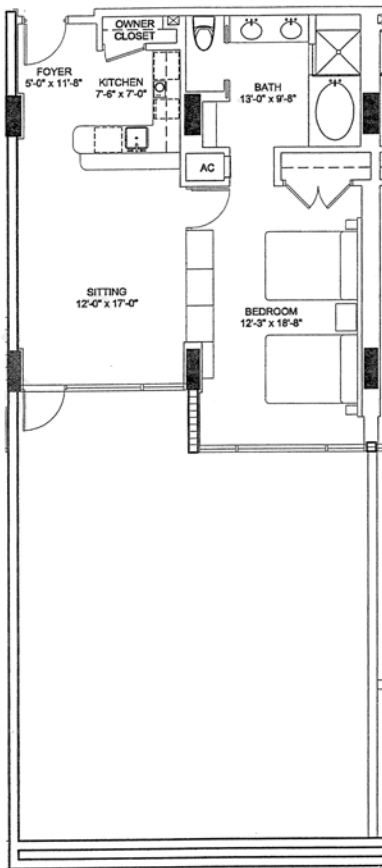

CANYON RANCH - CARILLON HOTEL-CONDO

UNIT CR-B2

1 Bedroom / 1 Bathroom
780 Interior Square Feet [72.46 m²]