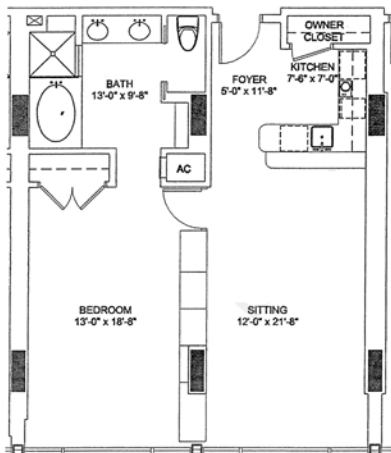

CANYON RANCH - CARILLON HOTEL-CONDO

UNIT CR-C

1 Bedroom / 1 Bathroom

840 Interior Square Feet [78.04 m²]