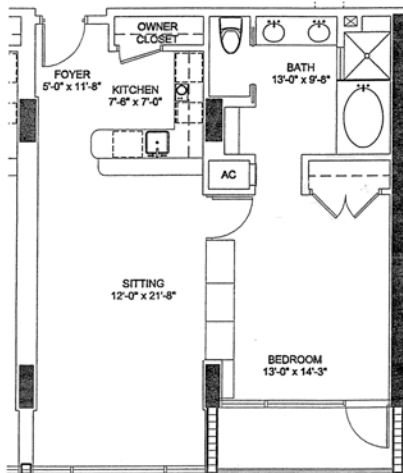

CANYON RANCH - CARILLON HOTEL-CONDO

UNIT CR-D

1 Bedroom / 1 Bathroom

780 Interior Square Feet [72.46 m2]