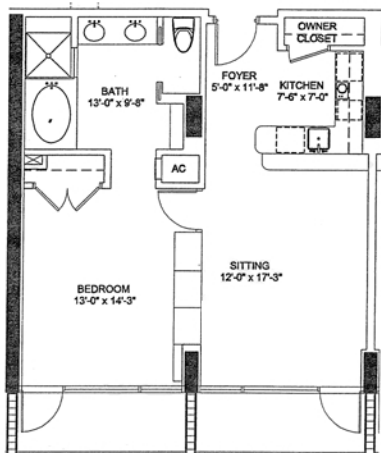

CANYON RANCH - CARILLON HOTEL-CONDO

UNIT CR-F

1 Bedroom / 1 Bathroom

720 Interior Square Feet [68.89 m2]