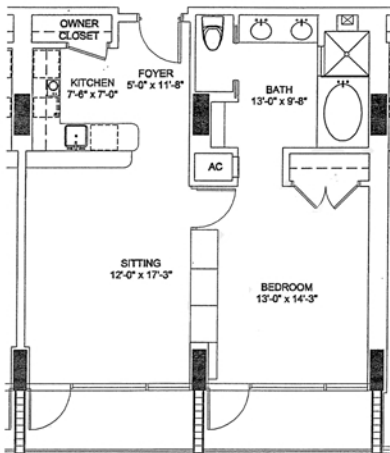

CANYON RANCH - CARILLON HOTEL-CONDO

UNIT CR-G

1 Bedroom / 1 Bathroom
720 Interior Square Feet [68.89 m2]