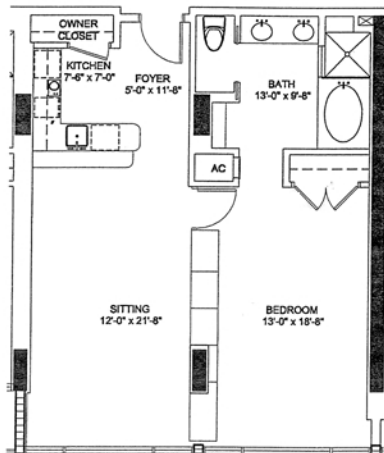

CANYON RANCH - CARILLON HOTEL-CONDO

UNIT CR-H

1 Bedroom / 1 Bathroom

840 Interior Square Feet [78.04 m2]