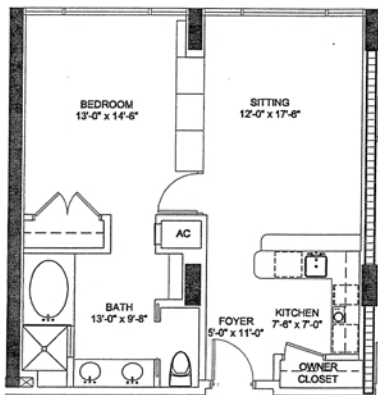

CANYON RANCH - CARILLON HOTEL-CONDO

UNIT CR-M

1 Bedroom / 1 Bathroom

720 Interior Square Feet [68.89 m2]