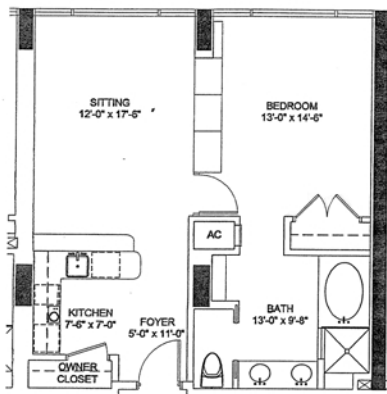

CANYON RANCH - CARILLON HOTEL-CONDO

UNIT CR-N

1 Bedroom / 1 Bathroom

720 Interior Square Feet [68.89 m2]