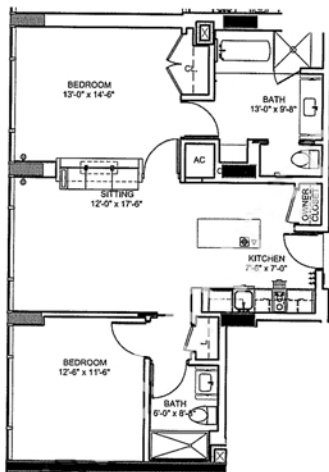

CANYON RANCH - CARILLON HOTEL-CONDO

UNIT CR-O

1 Bedroom + Den / 2 Bathrooms
980 Interior Square Feet [91.04 m2]