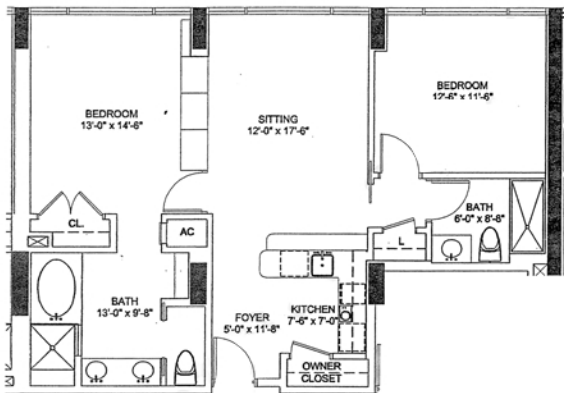

CANYON RANCH - CARILLON HOTEL-CONDO

UNIT CR-Q

1 Bedroom + Den / 2 Bathrooms
965 Interior Square Feet [89.65 m²]