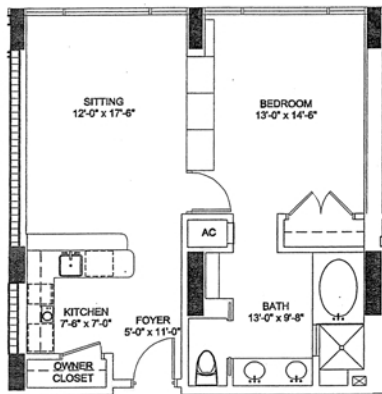

CANYON RANCH - CARILLON HOTEL-CONDO

UNIT CR-R

1 Bedroom / 1 Bathroom

720 Interior Square Feet [68.89 m2]