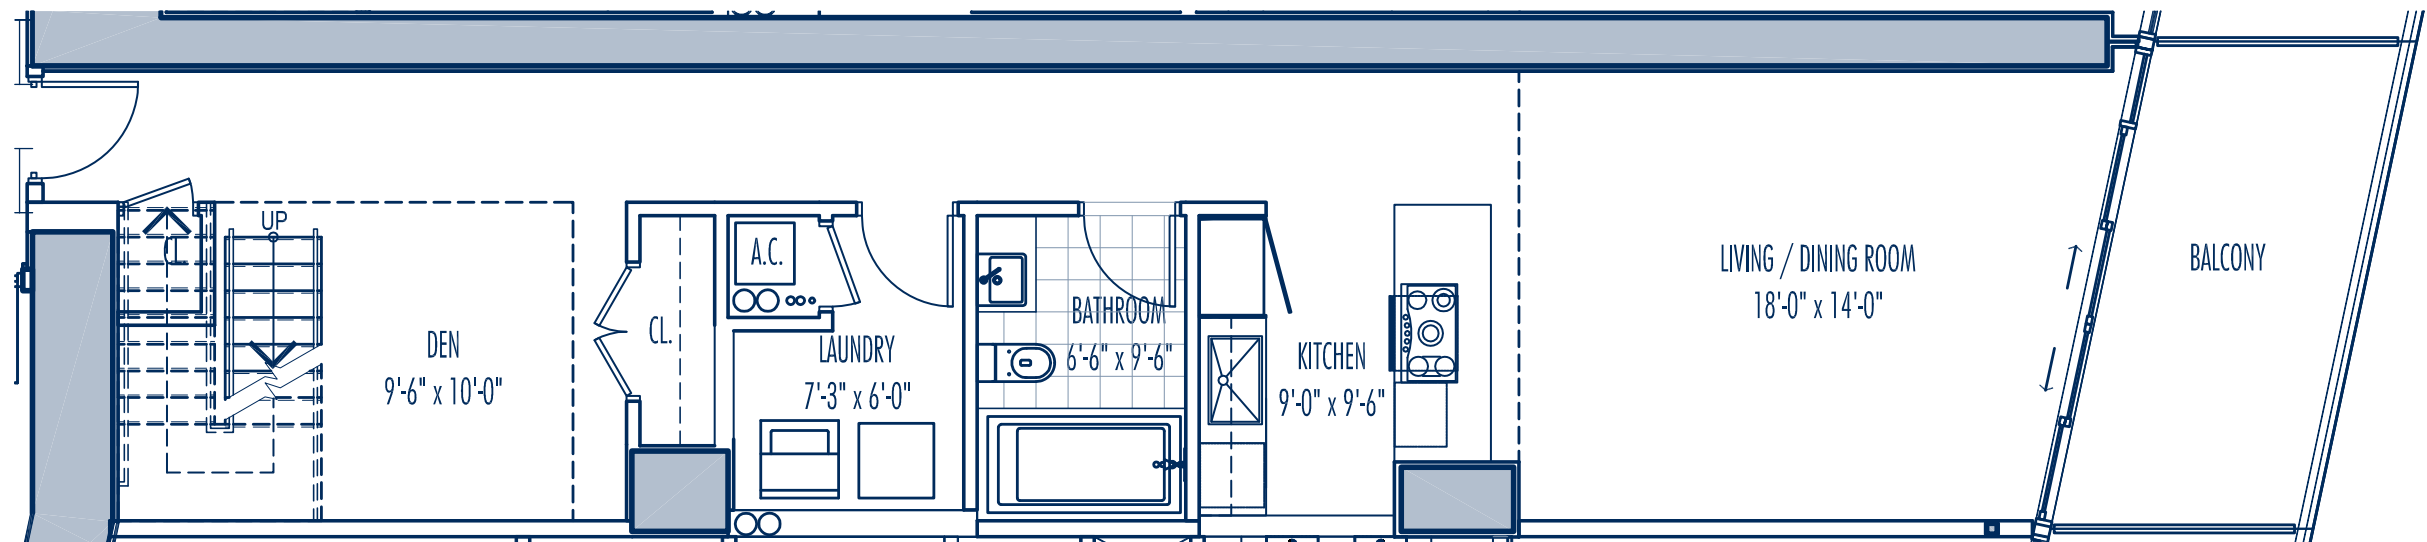

MARQUIS

RESIDENCES

Entry Level

www.MarquisCondosMiami.com

Upper Level

RESIDENCE C 1 BEDROOM + DEN / 2 BATH

Interior:	1,675 SF	155.6 M ²
Exterior:	124 SF	11.5 M ²
Total:	1,799 SF	167.1 M ²