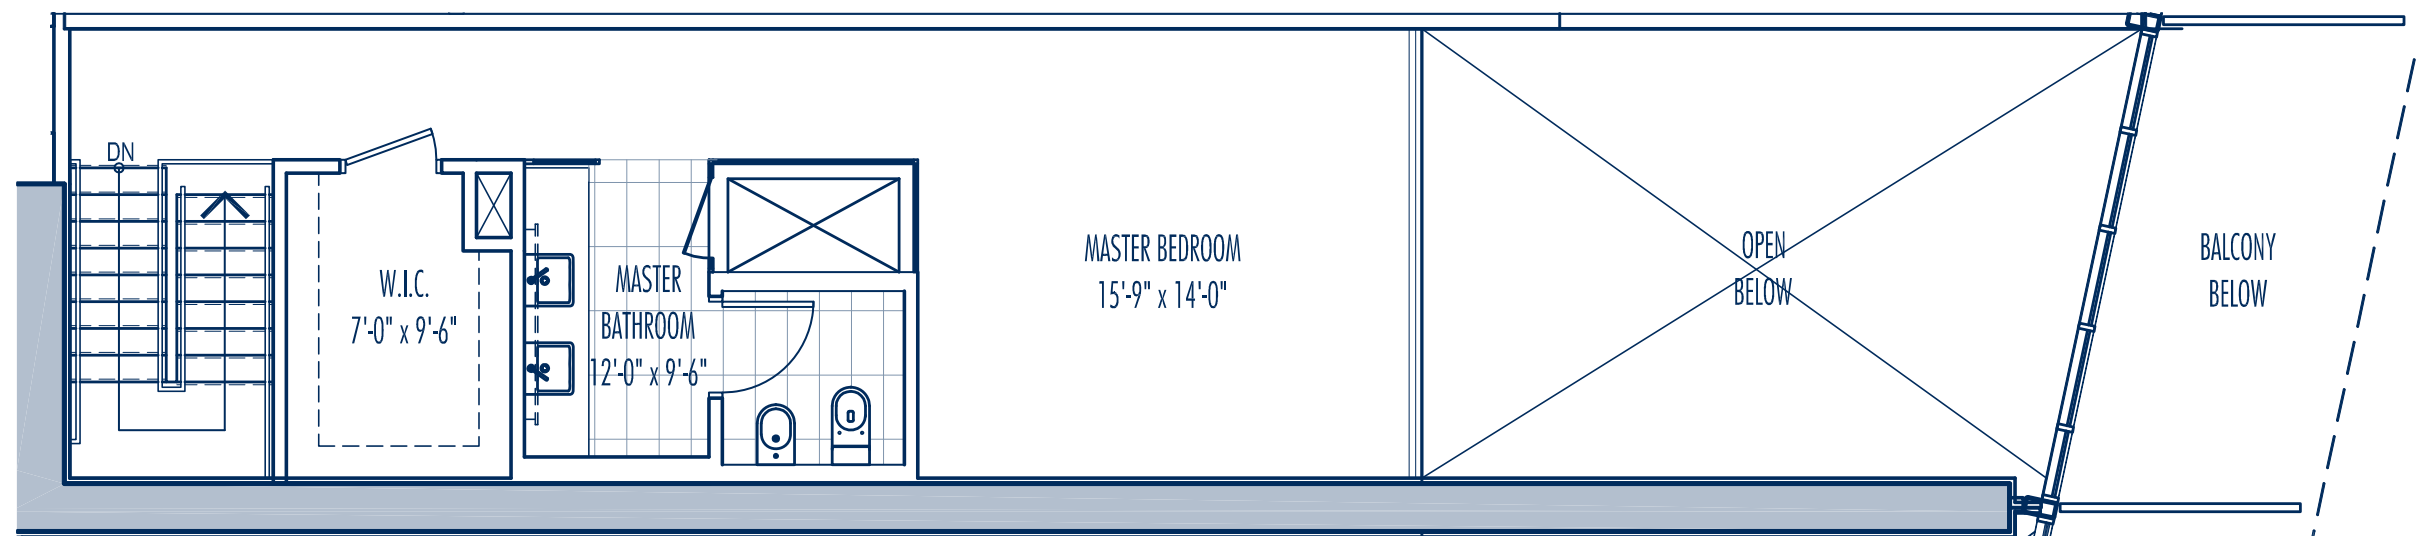

MARQUIS

RESIDENCES

Entry Level

www.MarquisCondosMiami.com

Upper Level

RESIDENCE D 1 BEDROOM + DEN / 2 BATH

Interior:	1,695 SF	157.4 M ²
Exterior:	124 SF	11.5 M ²
Total:	1,819 SF	168.9 M ²