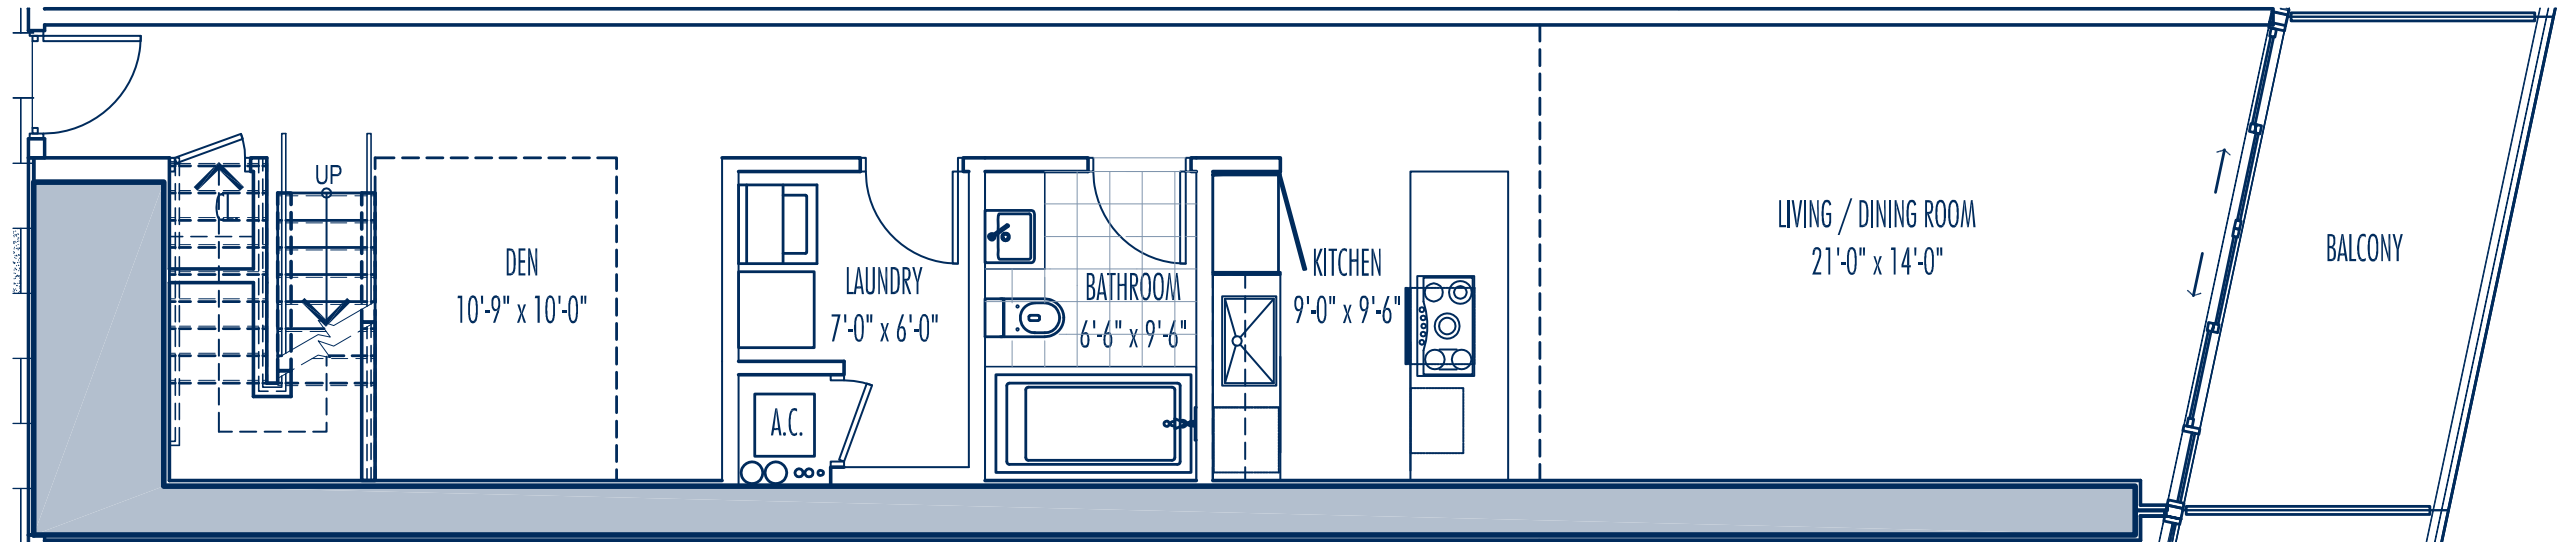

MARQUIS

RESIDENCES

Entry Level

www.MarquisCondosMiami.com

Upper Level

RESIDENCE D 1 BEDROOM + DEN / 2 BATH

Interior:	1,695 SF	157.4 M ²
Exterior:	124 SF	11.5 M ²
Total:	1,819 SF	168.9 M ²