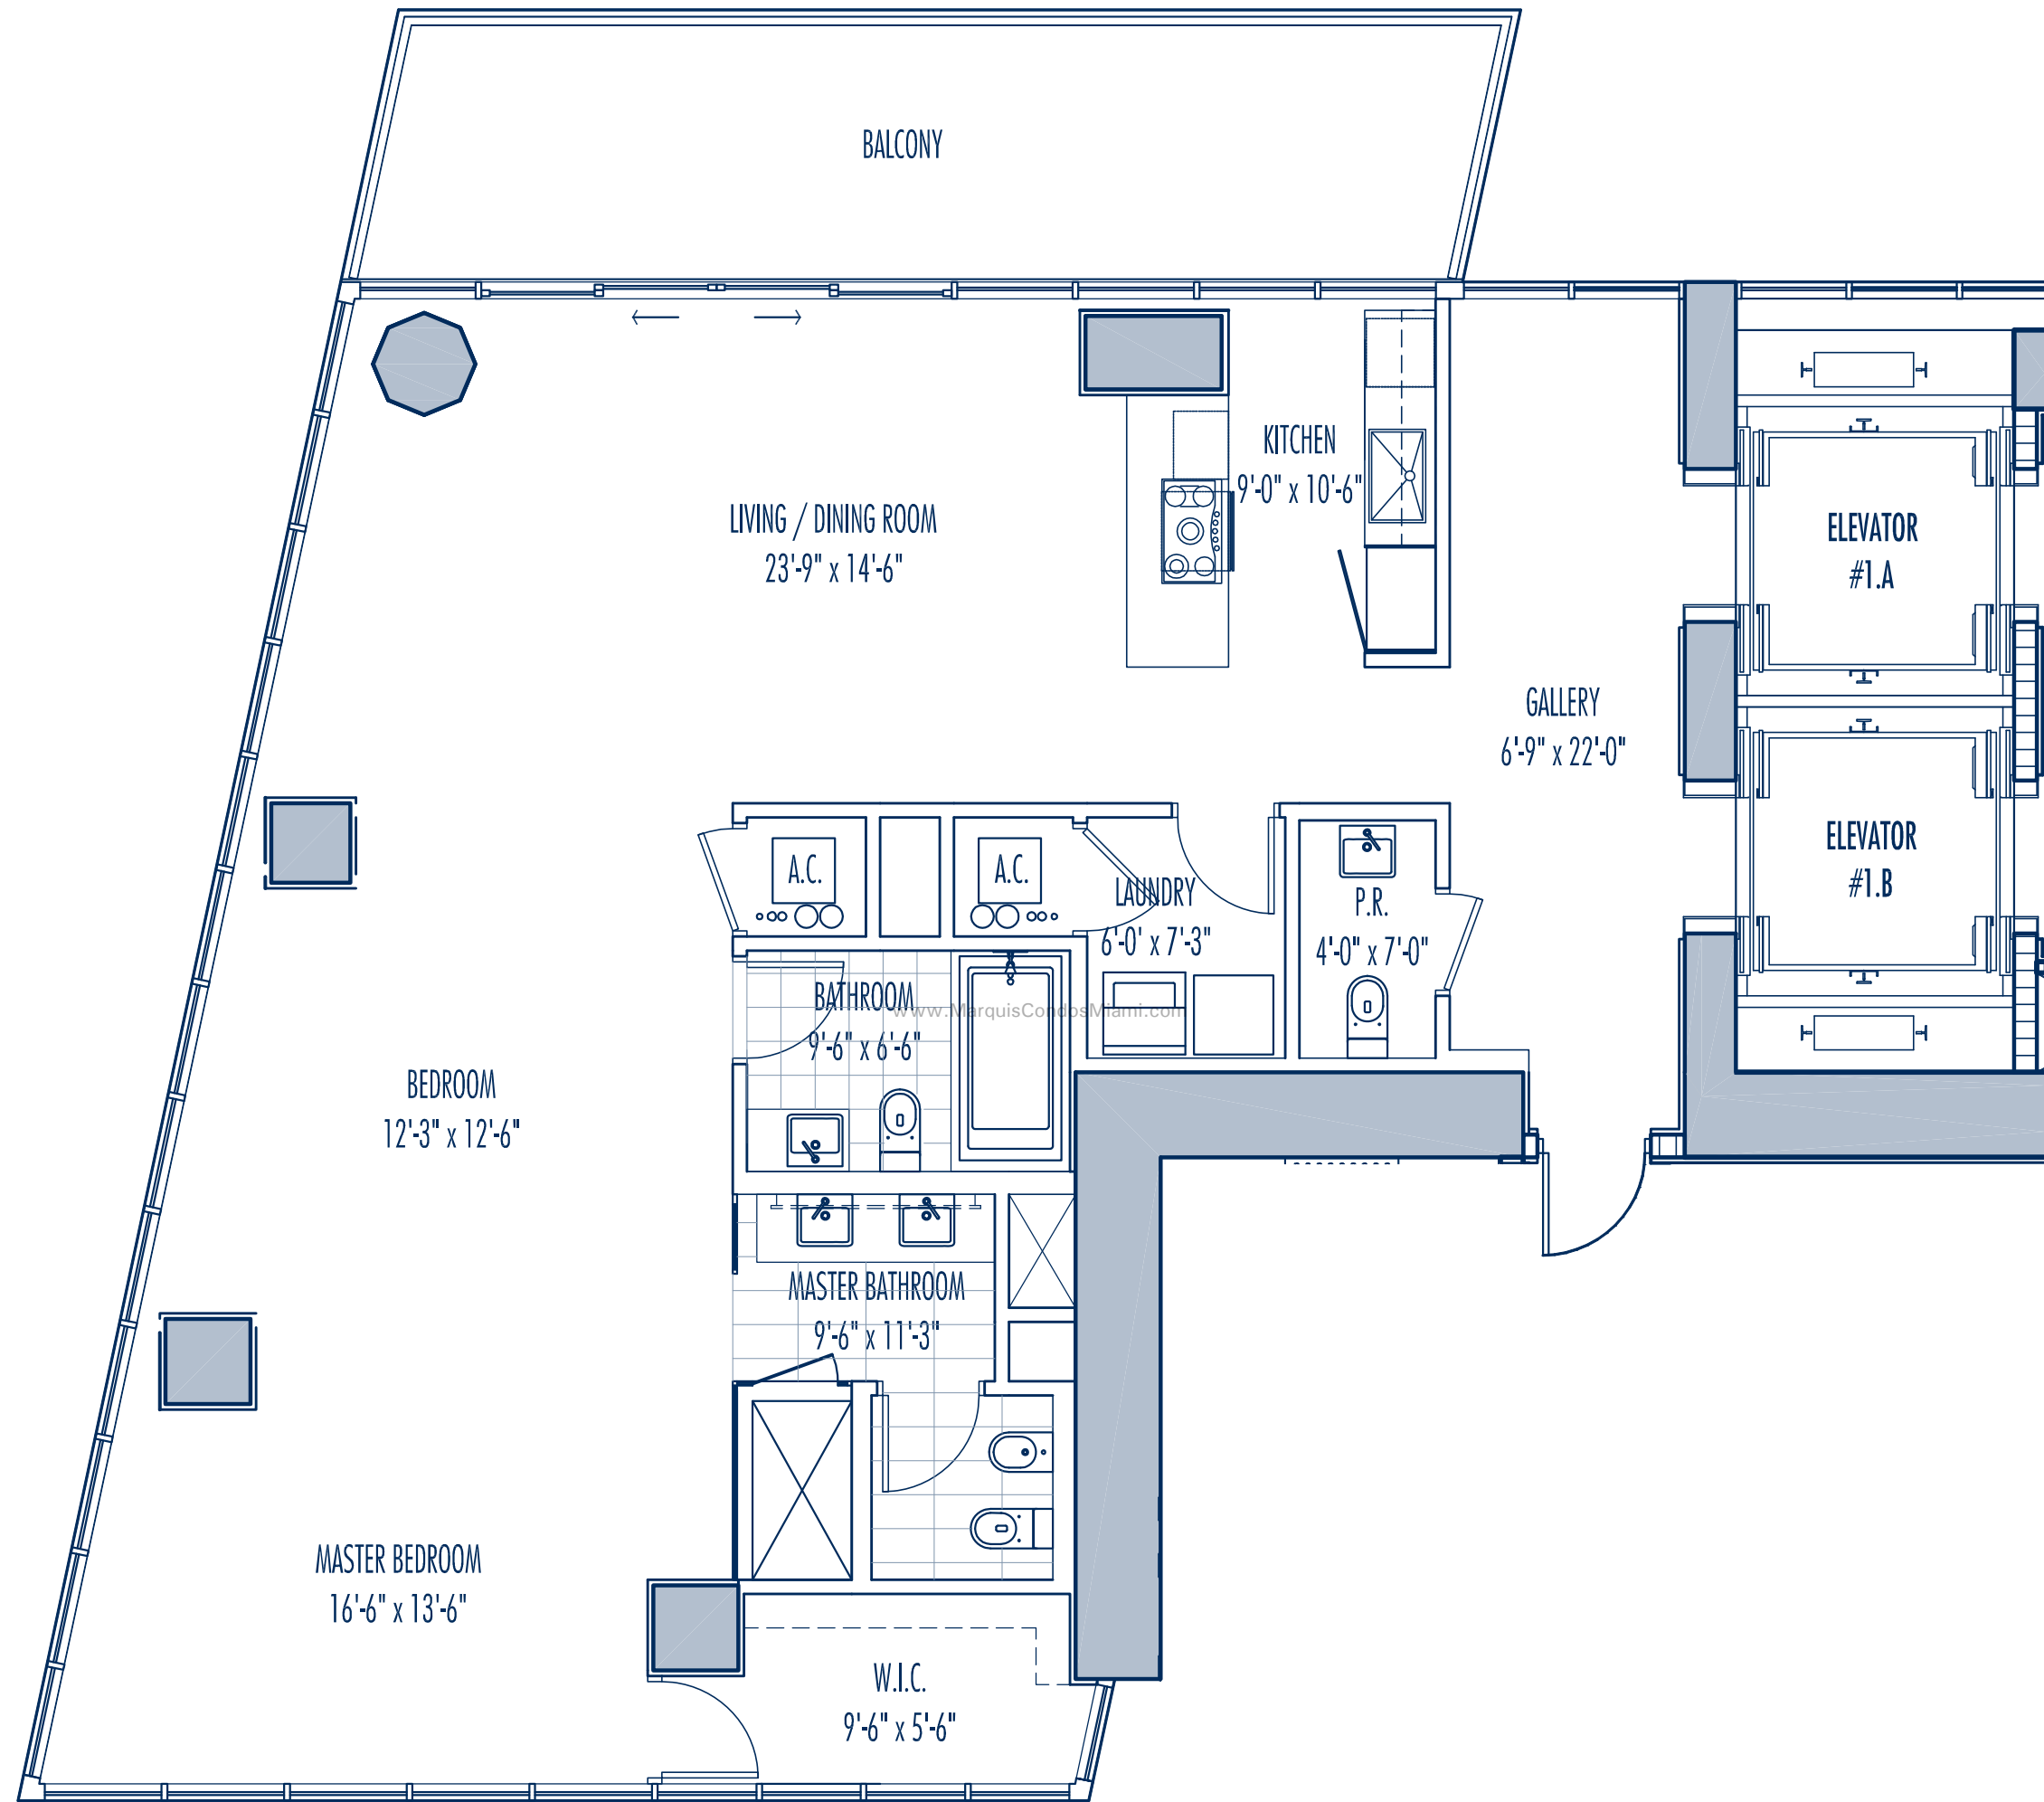

## RESIDENCE F 2 BEDROOM / 2.5 BATH

Interior:	1,647 SF	153.0 M <sup>2</sup>
Exterior:	264 SF	30.2 M <sup>2</sup>
Total:	1,911 SF	183.2 M <sup>2</sup>