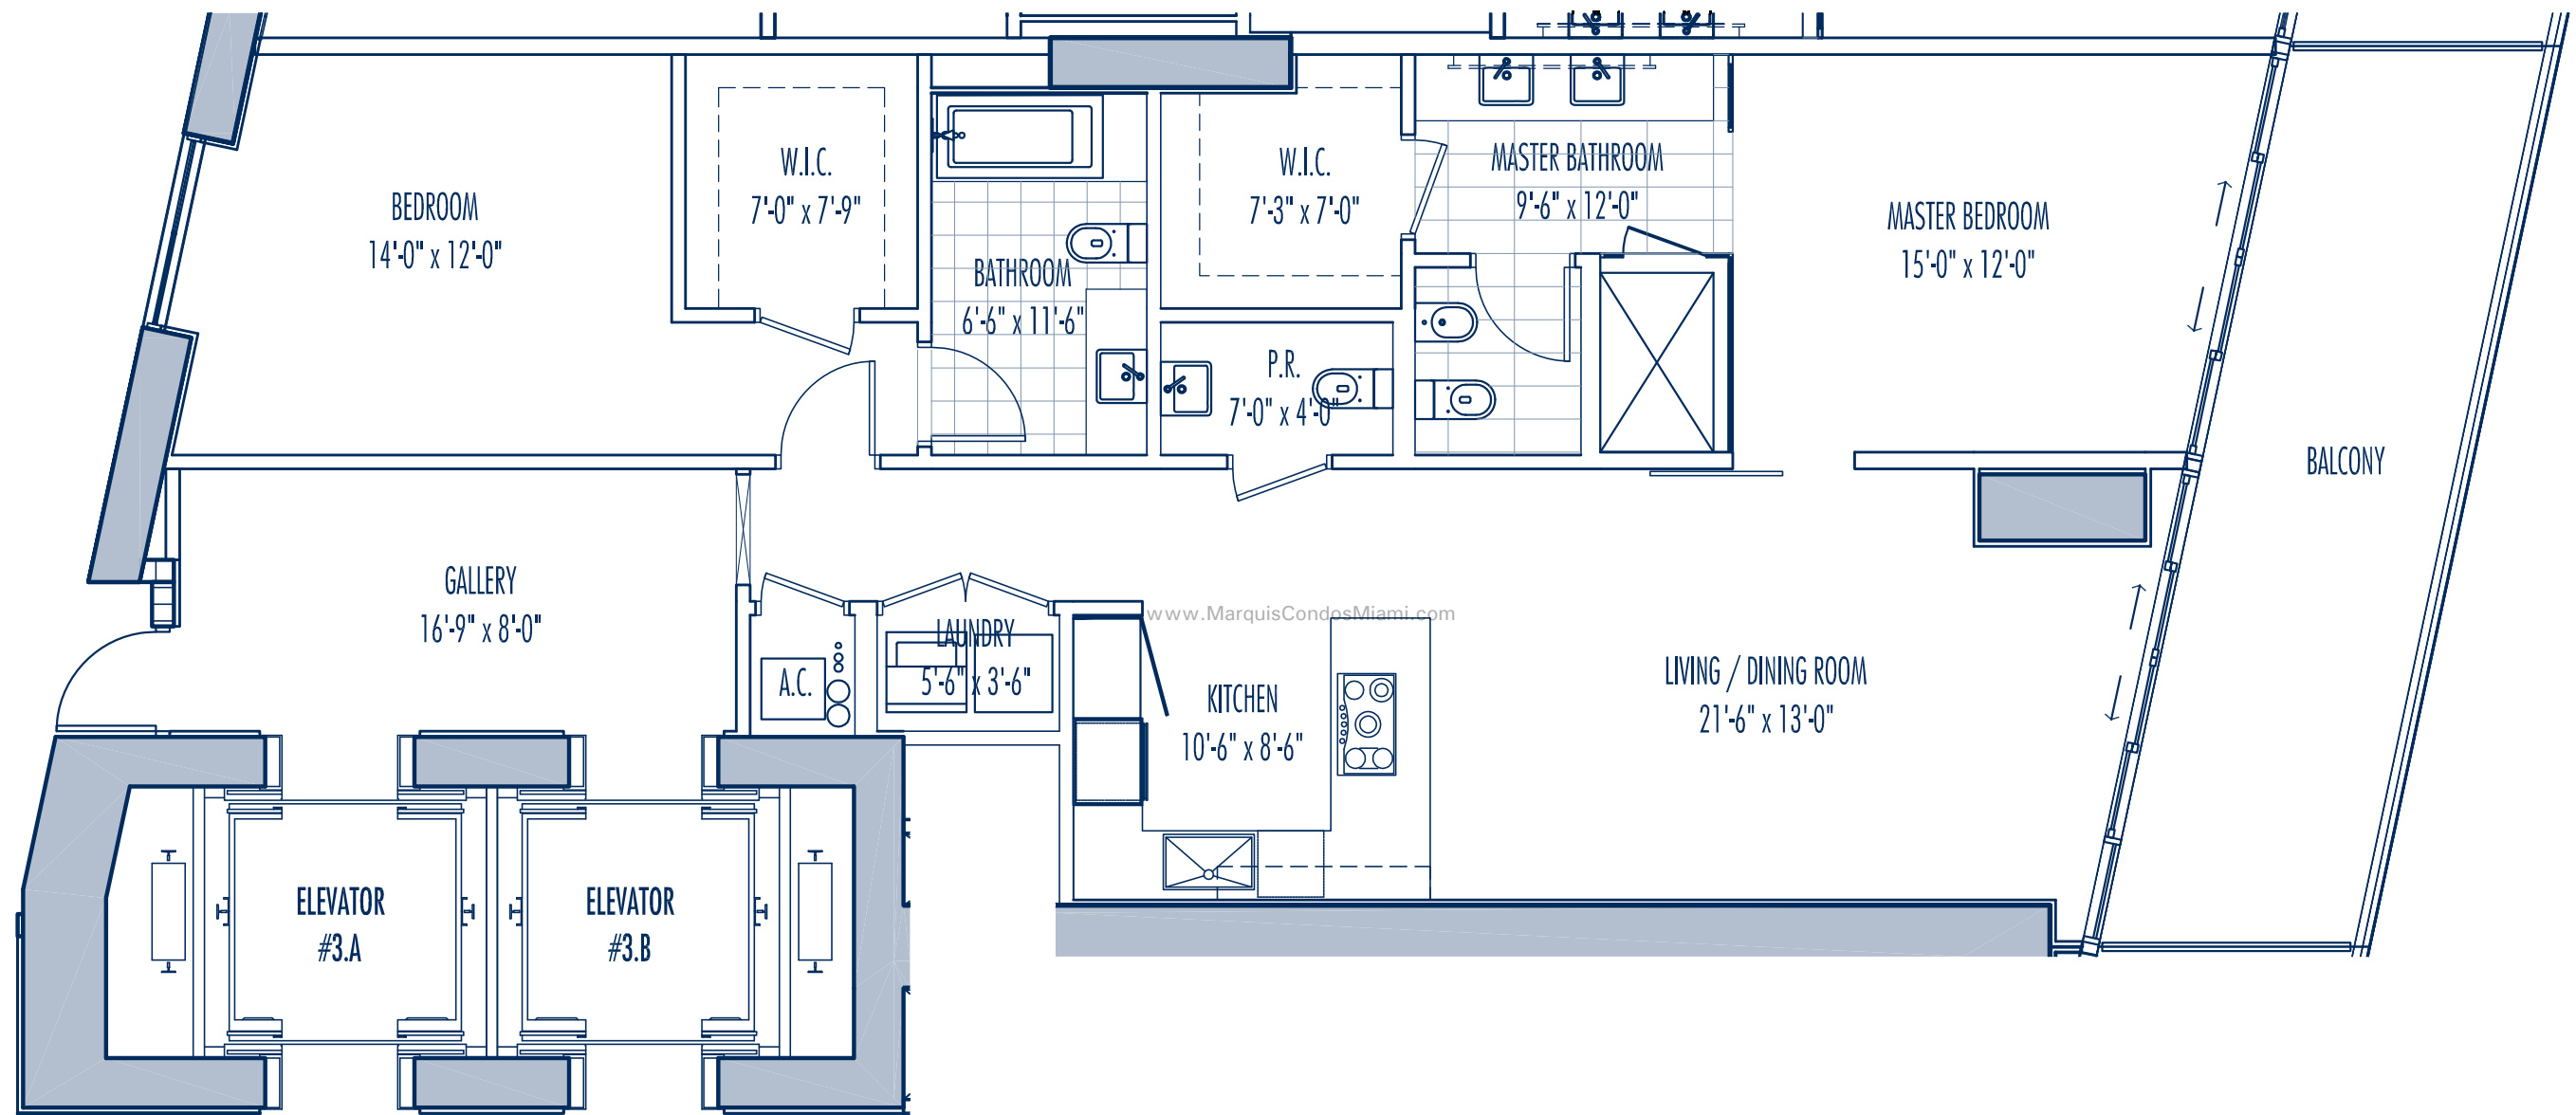

## RESIDENCE H 2 BEDROOM / 2.5 BATH

Interior:	1,557 SF	144.6 M <sup>2</sup>
Exterior:	222 SF	20.6 M <sup>2</sup>
Total:	1,779 SF	165.2 M <sup>2</sup>