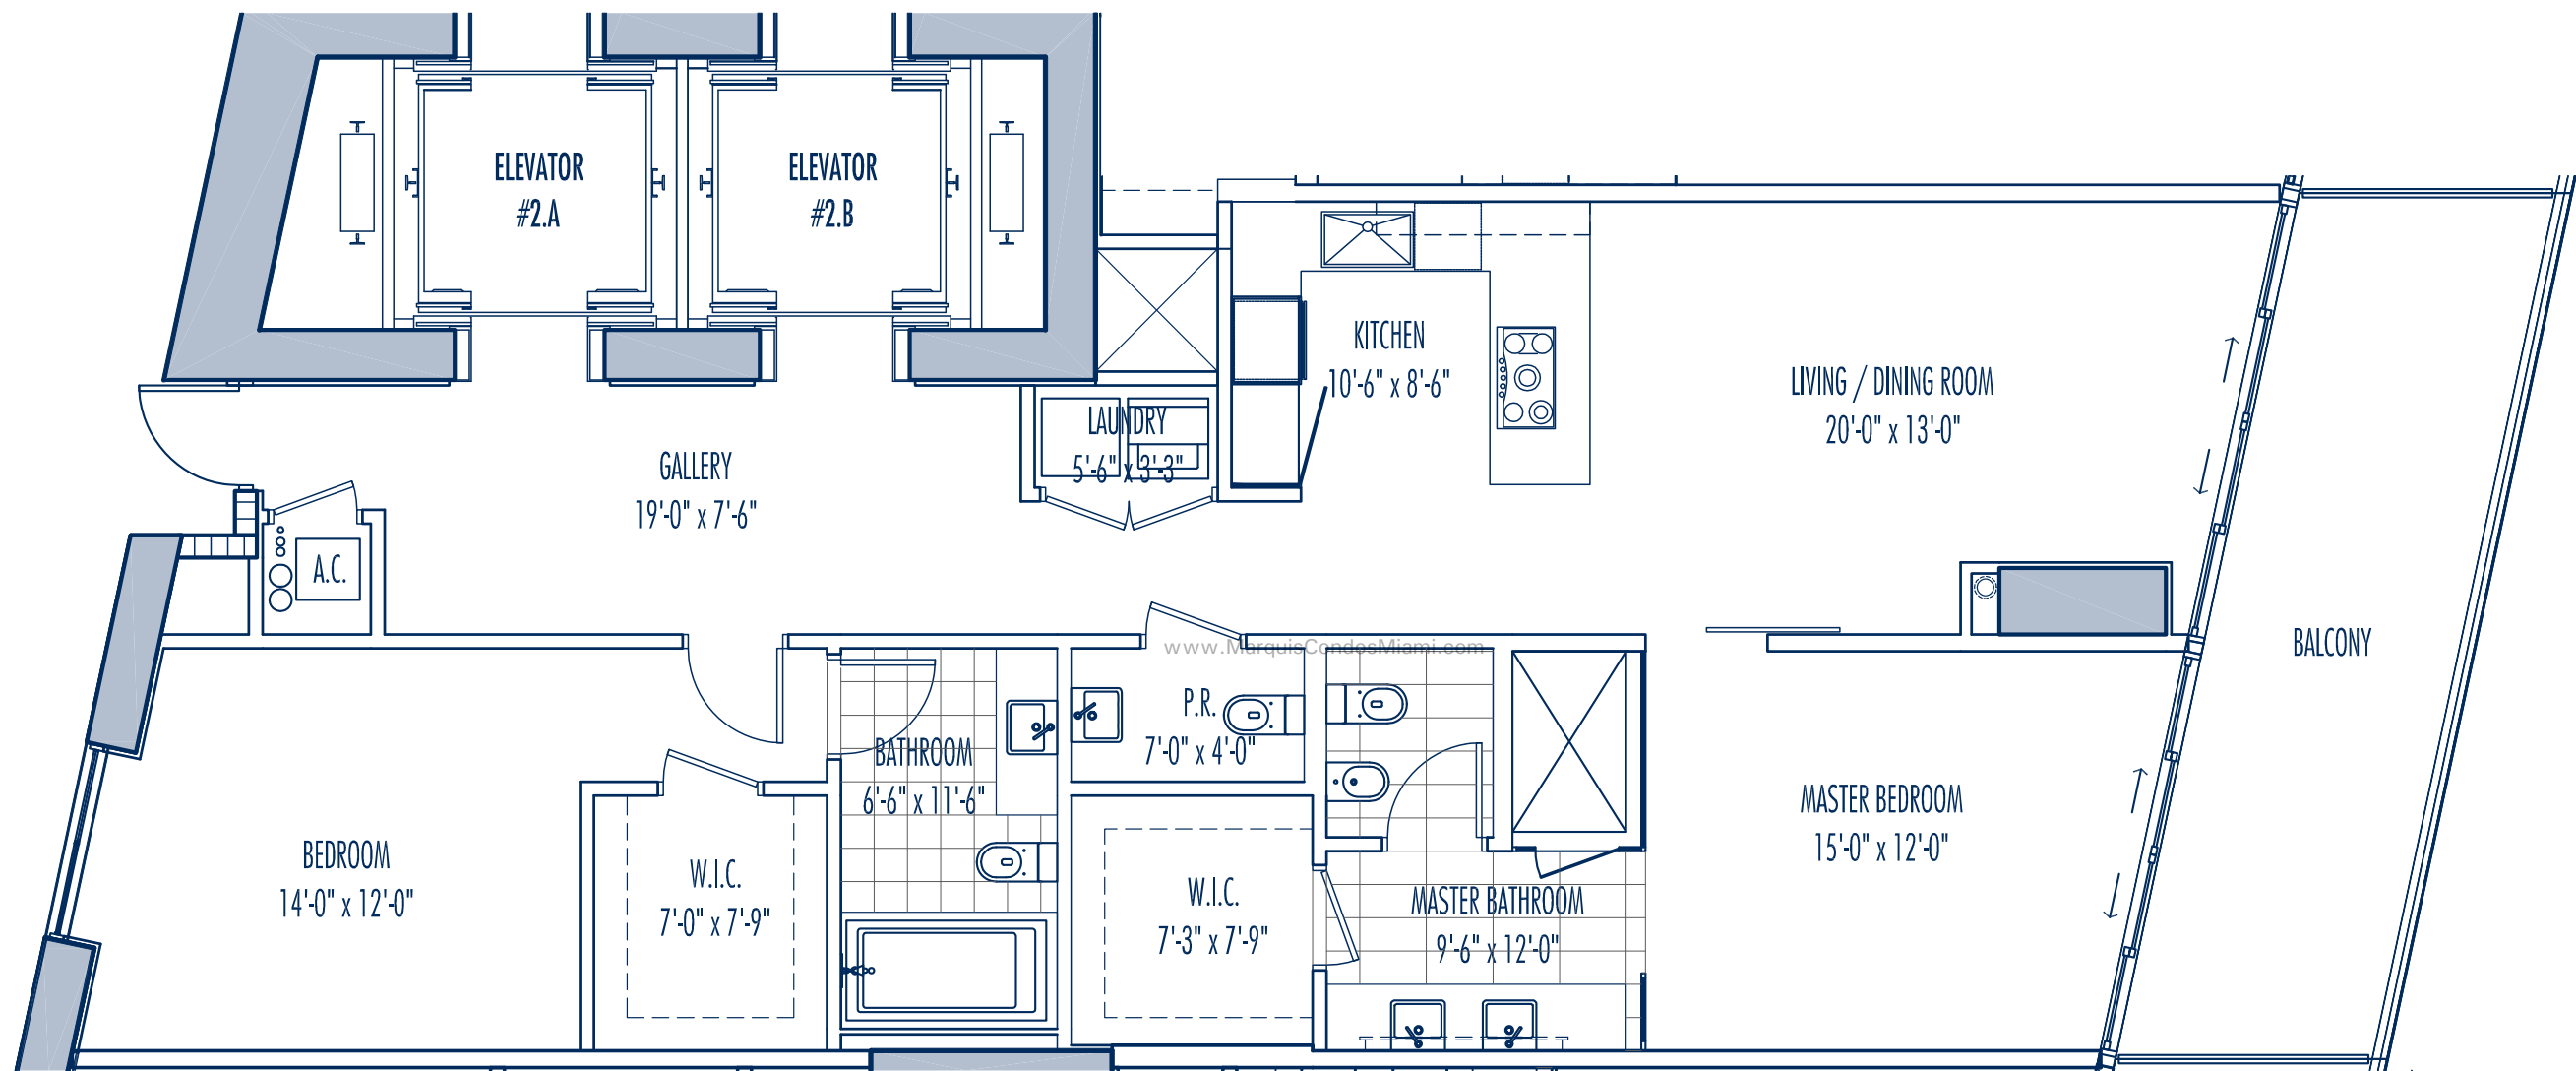

MARQUIS

RESIDENCES

RESIDENCE J 2 BEDROOM / 2.5 BATH

Interior:	1,498 SF	139.1 M ²
Exterior:	213 SF	19.8 M ²
Total:	1,711SF	158.9 M ²