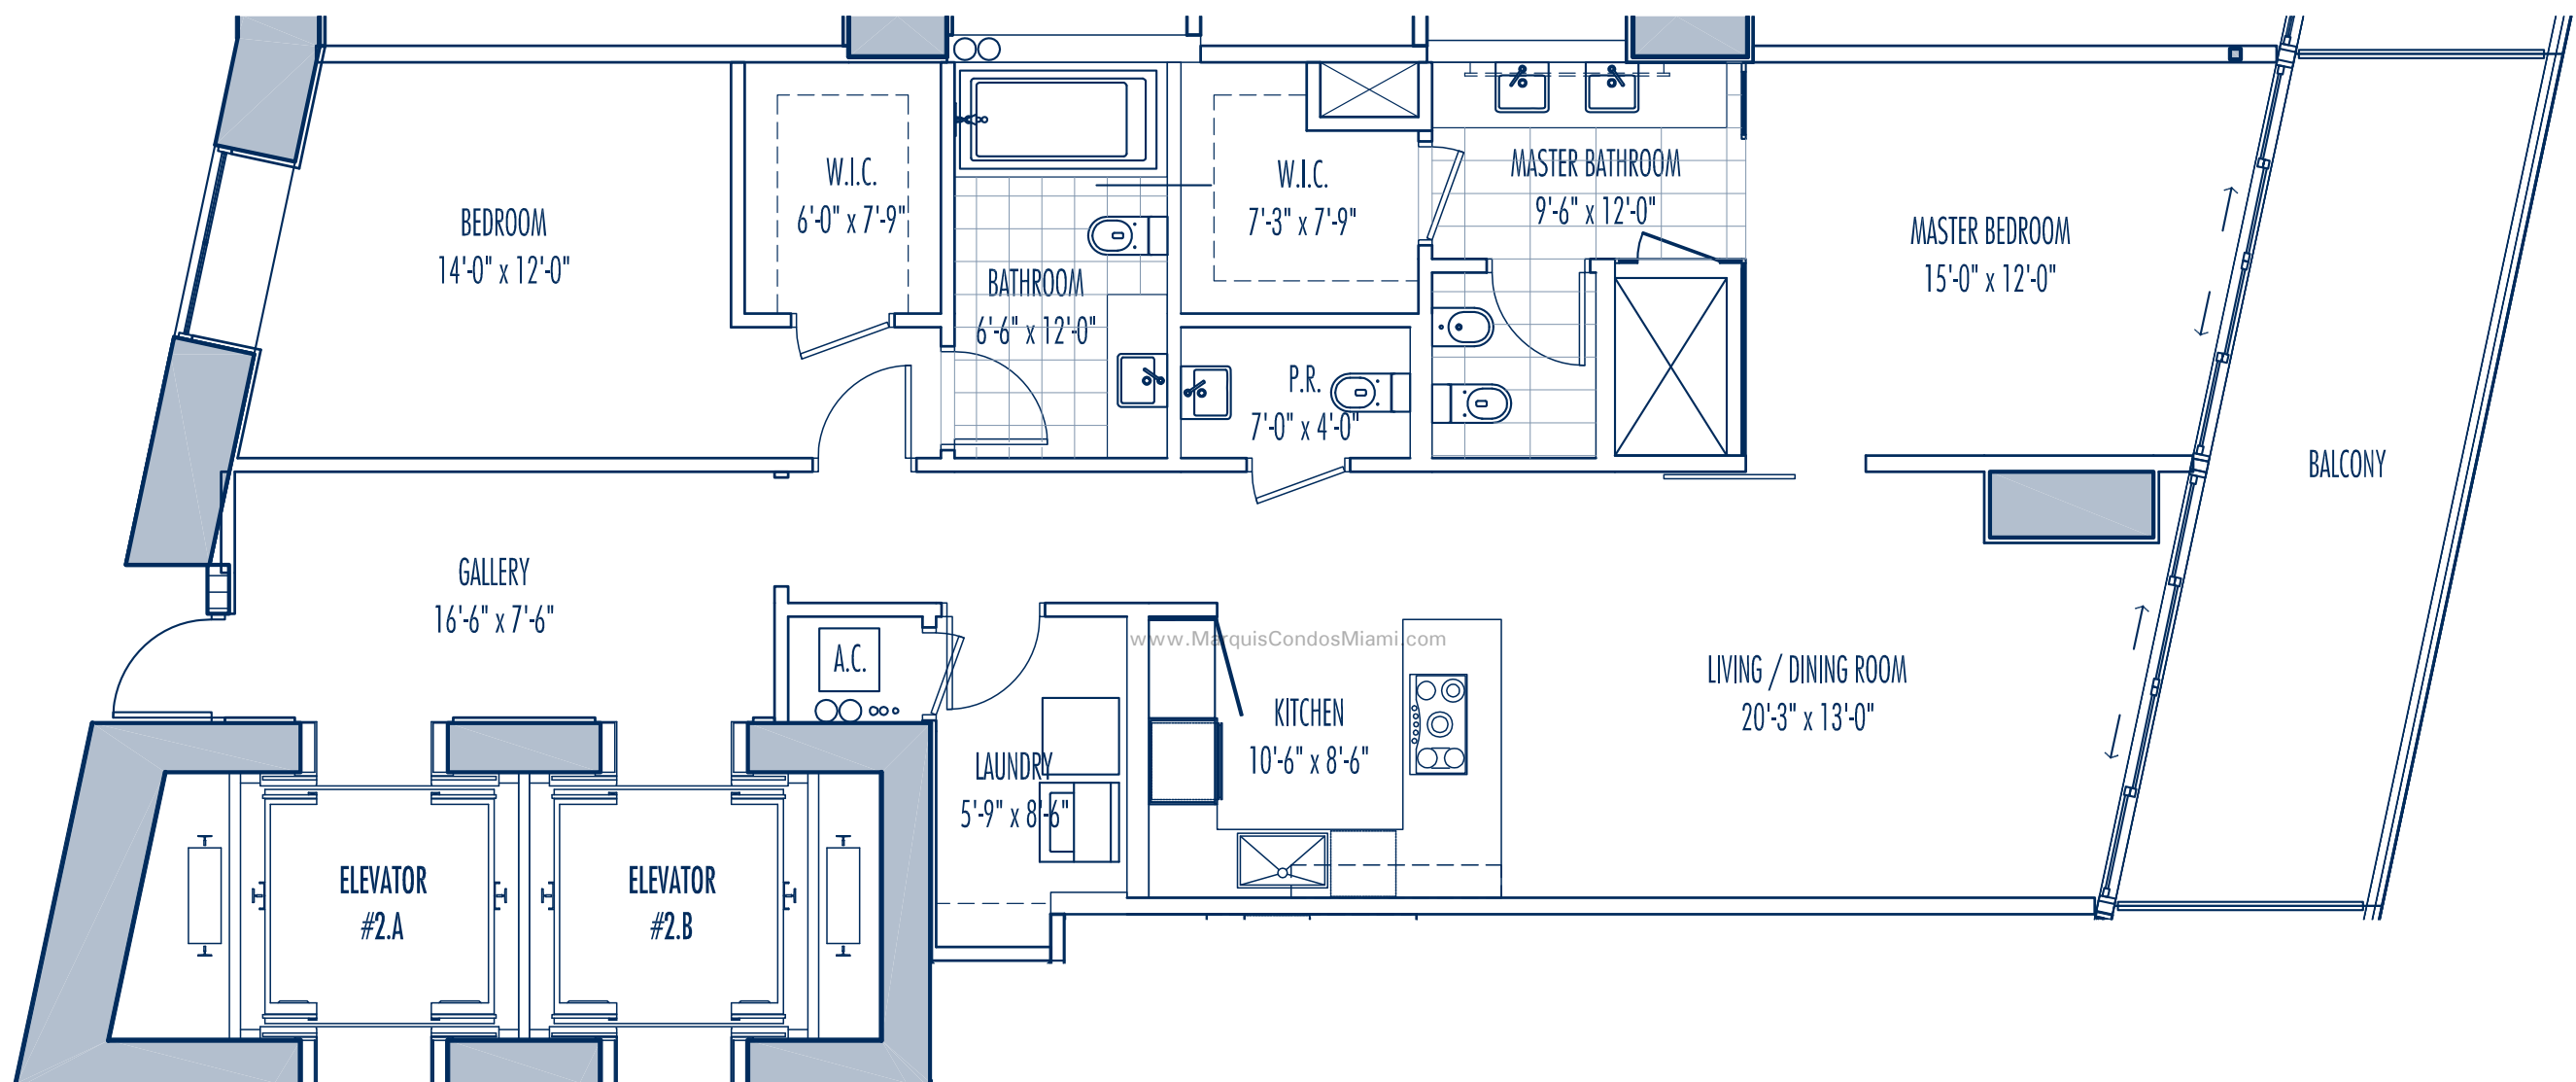

MARQUIS

RESIDENCES

RESIDENCE K 2 BEDROOM / 2.5 BATH

Interior:	1,477 SF	137.2 M ²
Exterior:	213 SF	19.8 M ²
Total:	1,690 SF	157.0 M ²