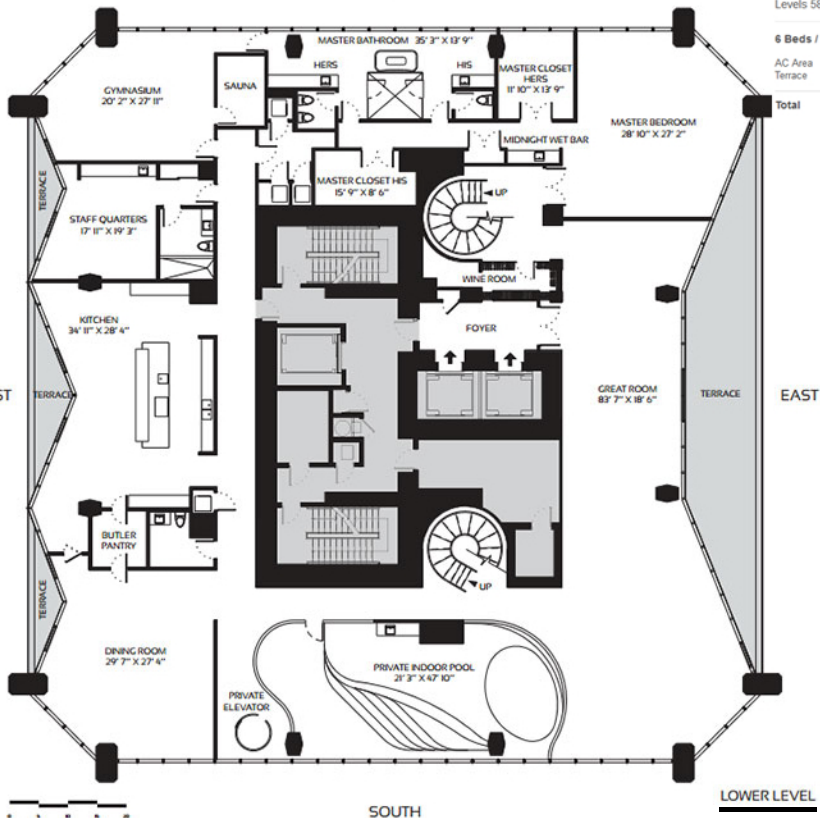

# DUPLEX PENTHOUSES

Levels 58-59

6 Beds / 6 Baths / 2 Powder Rooms

AC Area 15,207 sf  
Terrace 1,013 sf

Total 16,220 sf

WEST

LOWER LEVEL

SOUTH

# DUPLEX PENTHOUSES

Levels 58-59

6 Beds / 6 Baths / 2 Powder Rooms

AC Area 15,207 sf  
Terrace 1,013 sf

Total 16,220 sf

UPPER LEVEL