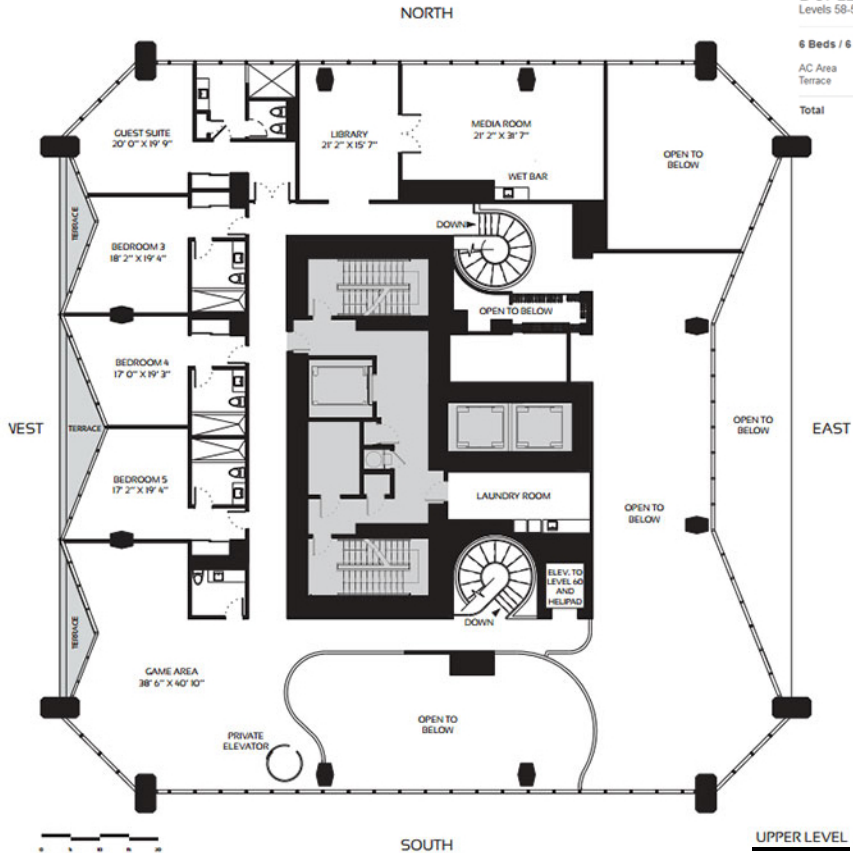

# DUPLEX PENTHOUSES

Levels 58-59

6 Beds / 6 Baths / 2 Powder Rooms

AC Area 15,207 sf  
Terrace 1,013 sf

Total 16,220 sf

WEST

LOWER LEVEL

SOUTH

# DUPLEX PENTHOUSES

Levels 58-59

6 Beds / 6 Baths / 2 Powder Rooms

AC Area 15,207 sf  
Terrace 1,013 sf

Total 16,220 sf

UPPER LEVEL