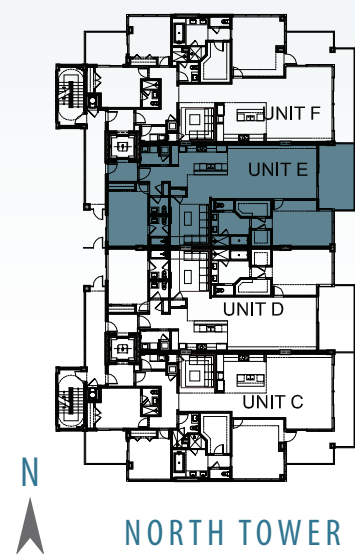

SAGE BEACH

ATLANTIC OCEAN