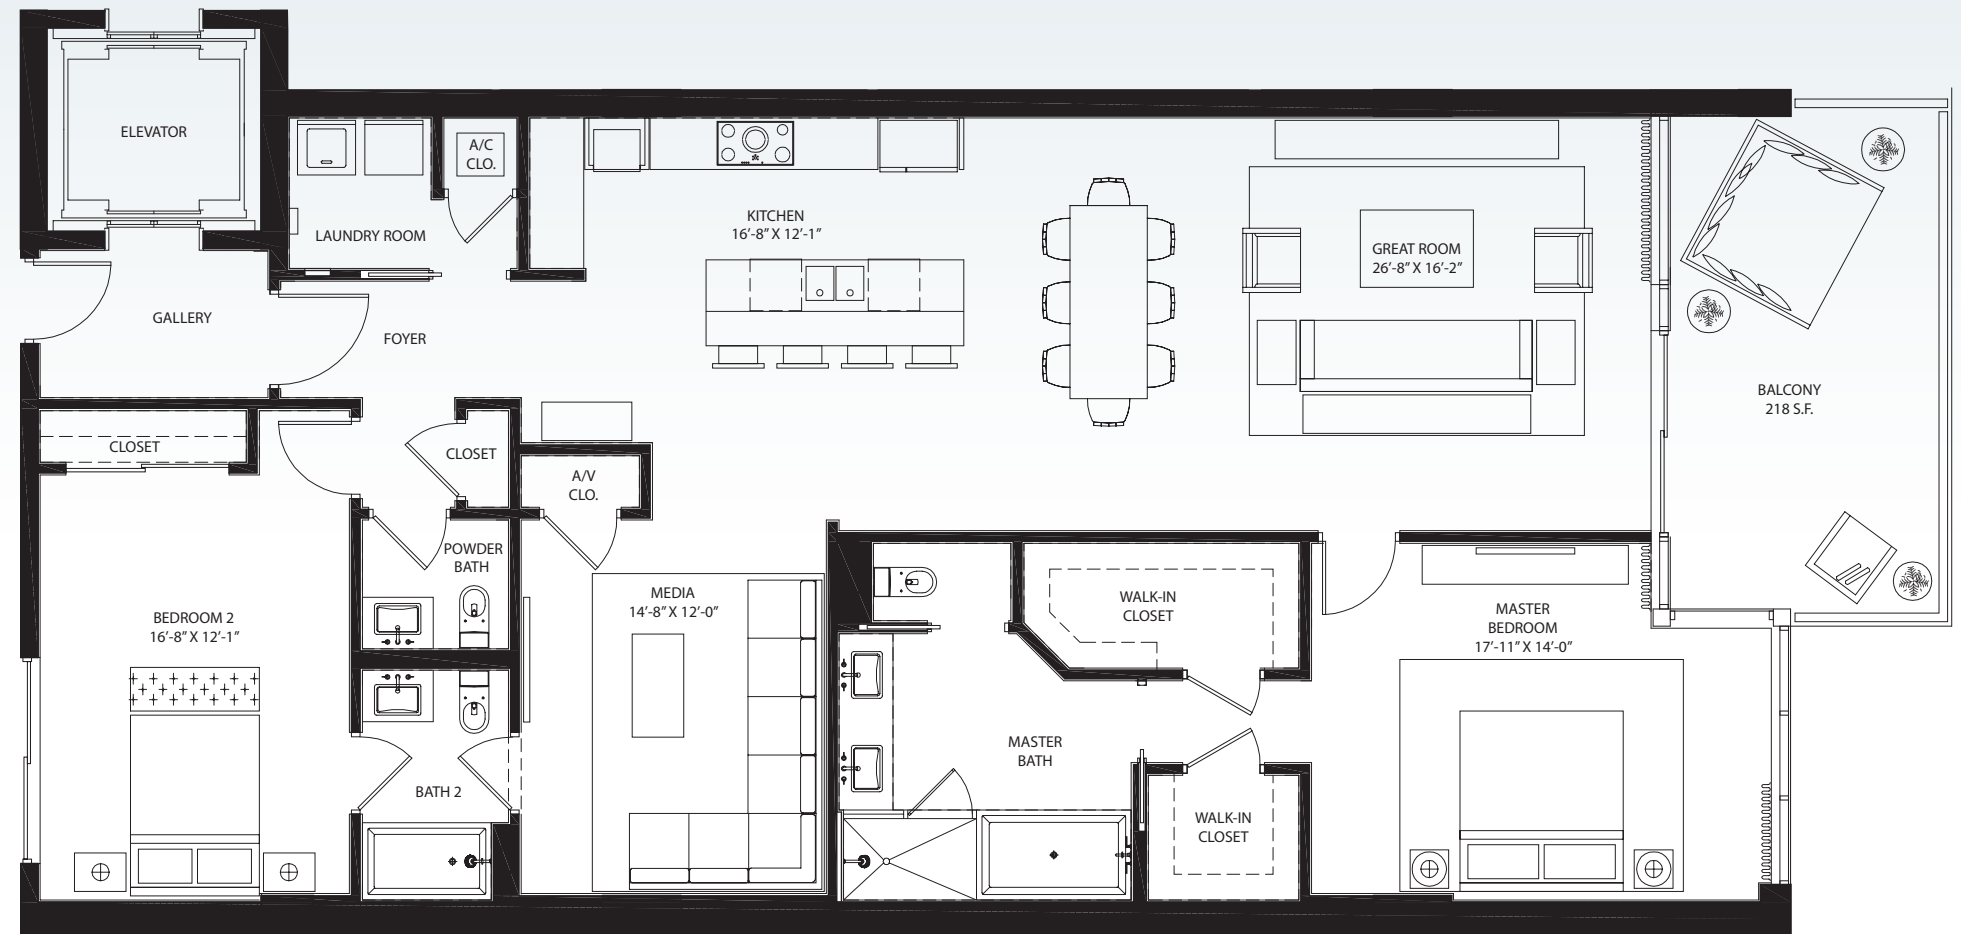

RESIDENCE E

2 BEDROOMS PLUS MEDIA ROOM | 2.5 BATHS

AC AREA: 2,013 SQ. FT.

BALCONY: 218 SQ. FT.

TOTAL: 2,231 SQ. FT.