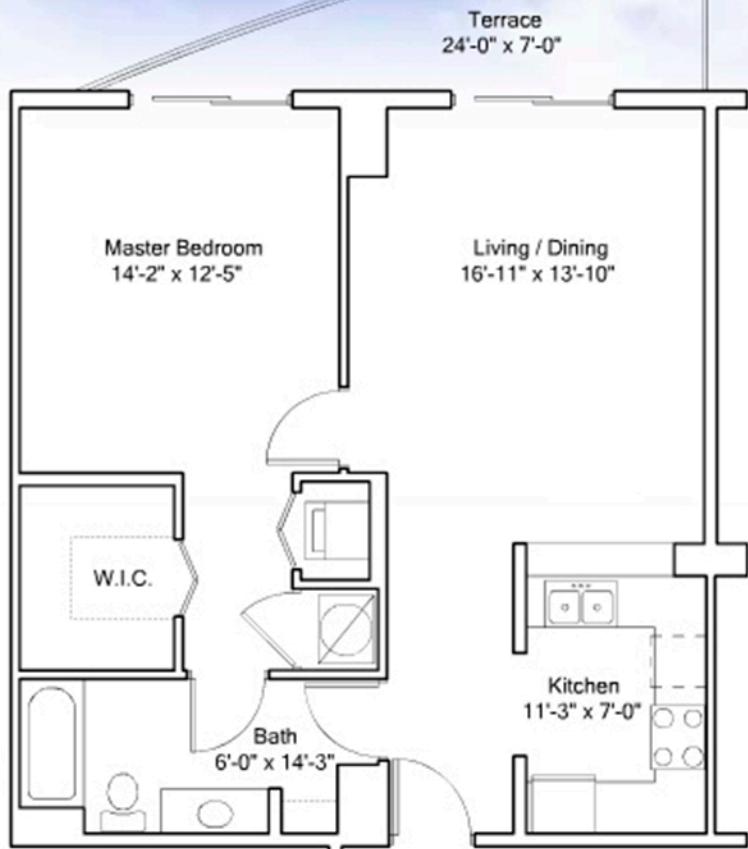

FENGARI (moon)
One Bedroom

Interior 791 Sq. Ft.
Terrace 1 90 Sq. Ft.

Total Residence 881 Sq. Ft.

Floors 3 - 29

All balconies vary according to models.

BACK

SKYLINE
on Brickell