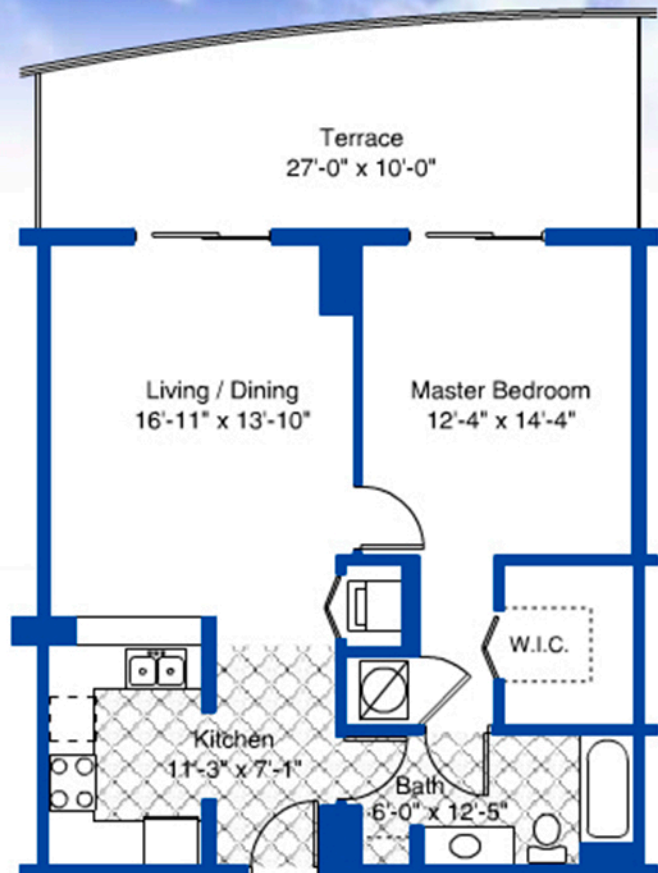

## ASTRA(stars) One Bedroom

Interior 791 Sq. Ft.  
Terrace 1 243 Sq. Ft.

Total Residence 1034 Sq. Ft.

Floors 3 - 29

All balconies vary according to models.

[BACK](#)