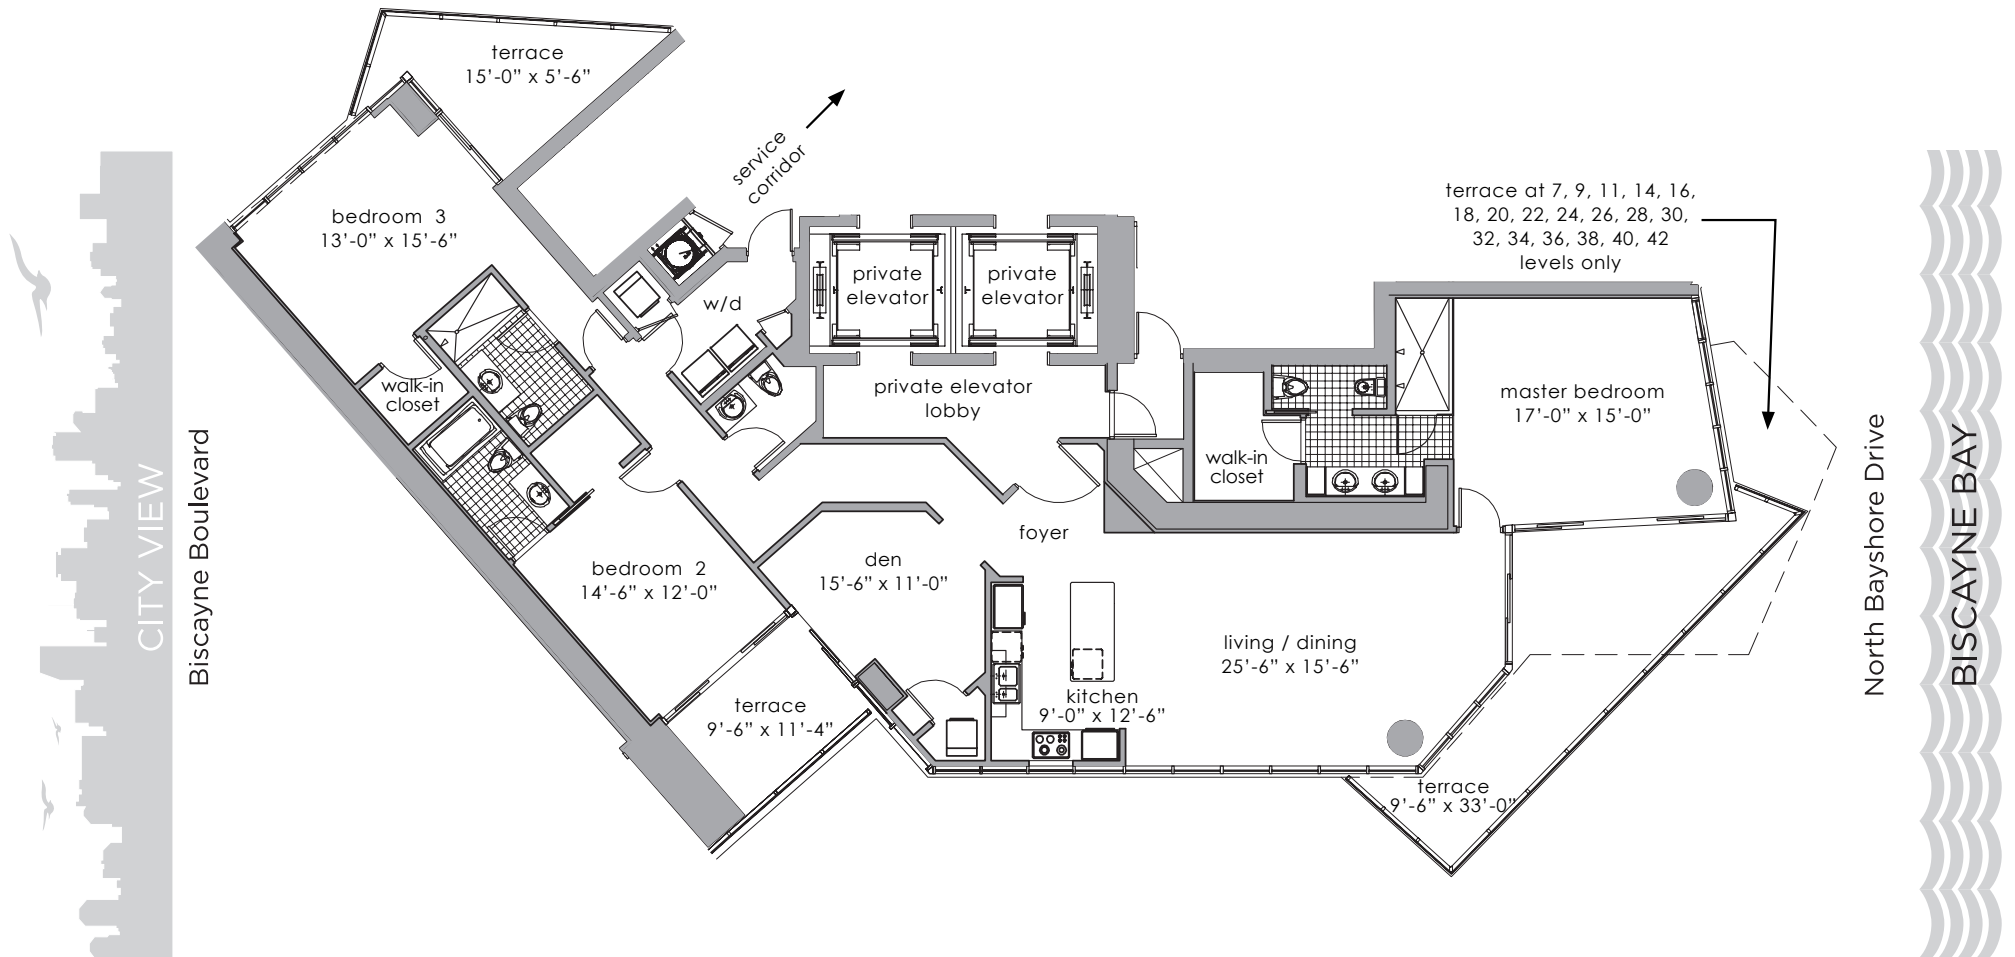

paramountbay

3 bedrooms + den, 3.5 bathrooms
Line 02

	SF	M ²
LIVING AREA	2,353	218.6
TERRACES	505	46.9
TOTAL	2,858	265.5

NOT TO SCALE