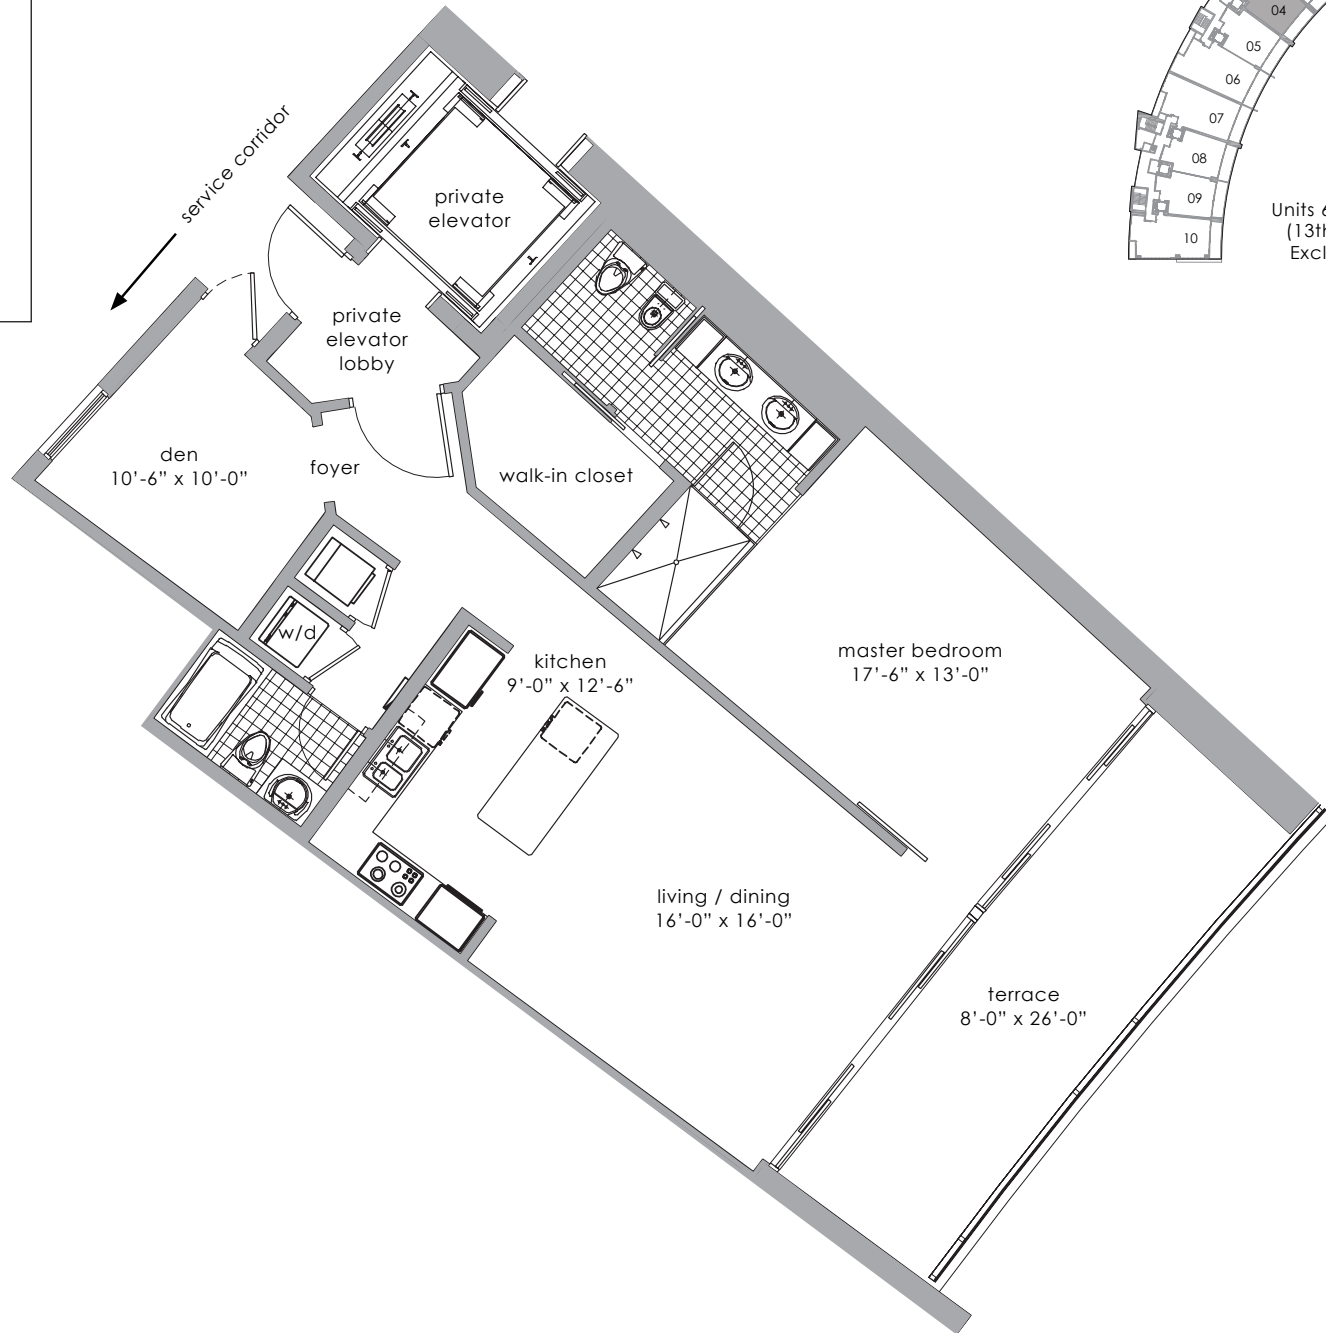

paramountbay

1 bedroom + den, 2 bathrooms
Line 04

	SF	M ²
LIVING AREA	1,240	115.2
TERRACE	243	22.6
TOTAL	1,483	137.8

Biscayne Boulevard

North Bayshore Drive

NOT TO SCALE