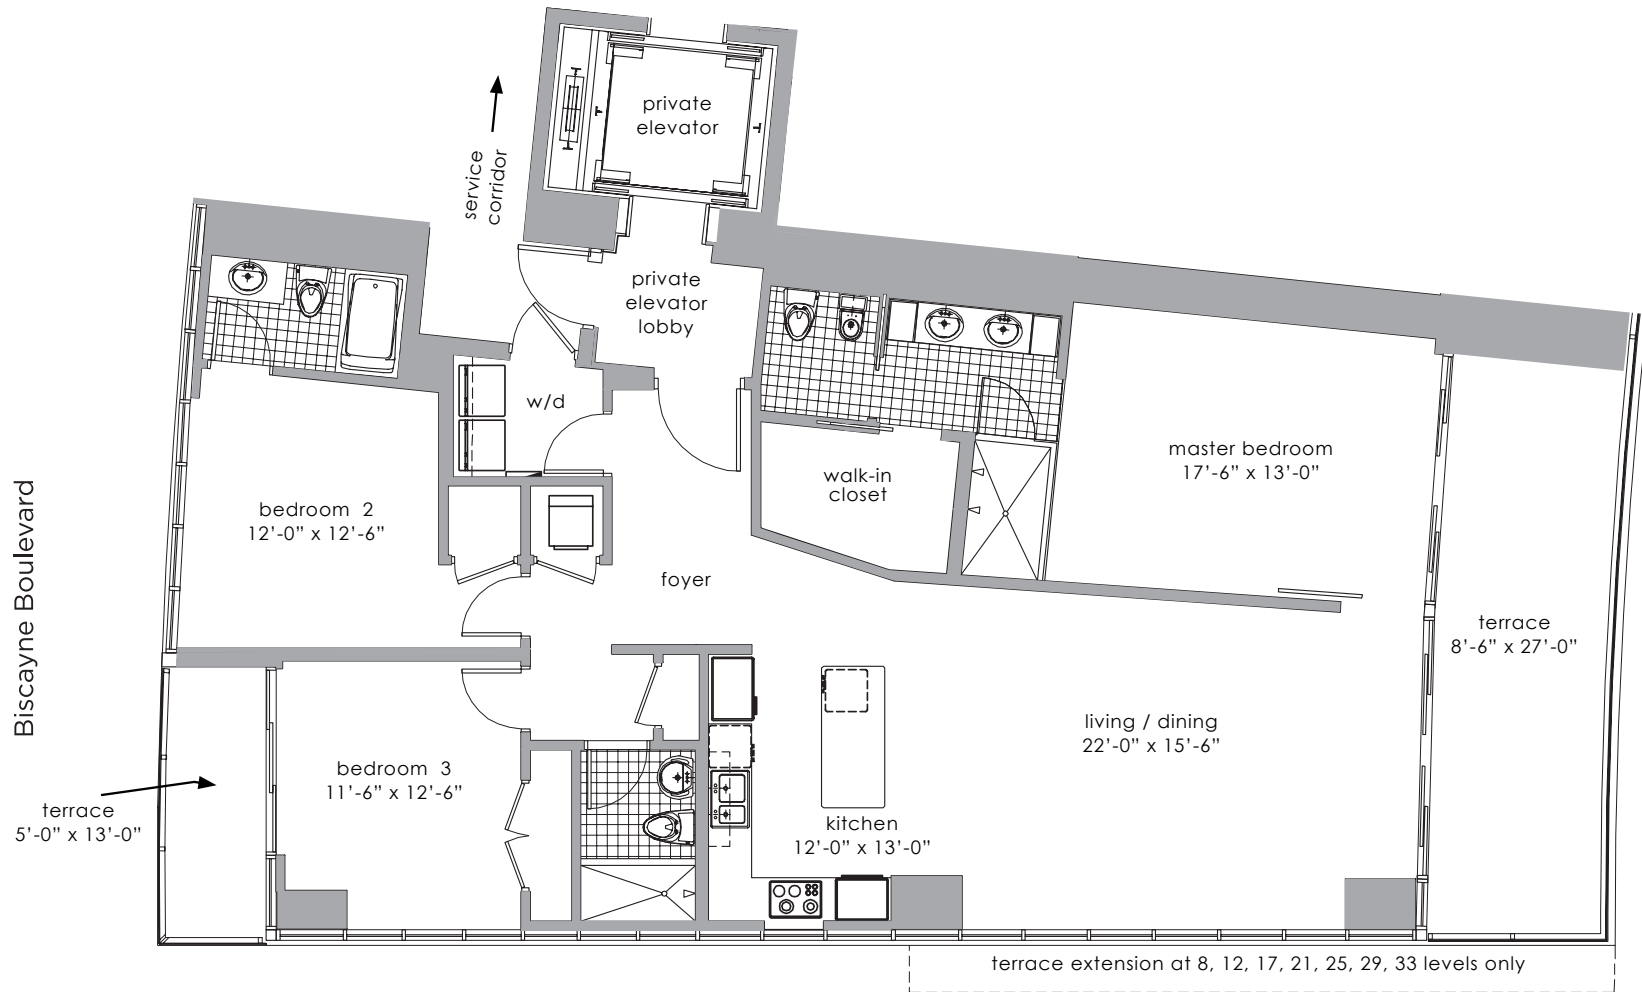

paramountbay

3 bedrooms, 3 bathrooms
Line 10

	SF	M ²
LIVING AREA	1,818	168.9
TERRACES	316	29.4
TOTAL	2,134	198.2

Units 710-3610
(13th Level
Excluded)

NOT TO SCALE