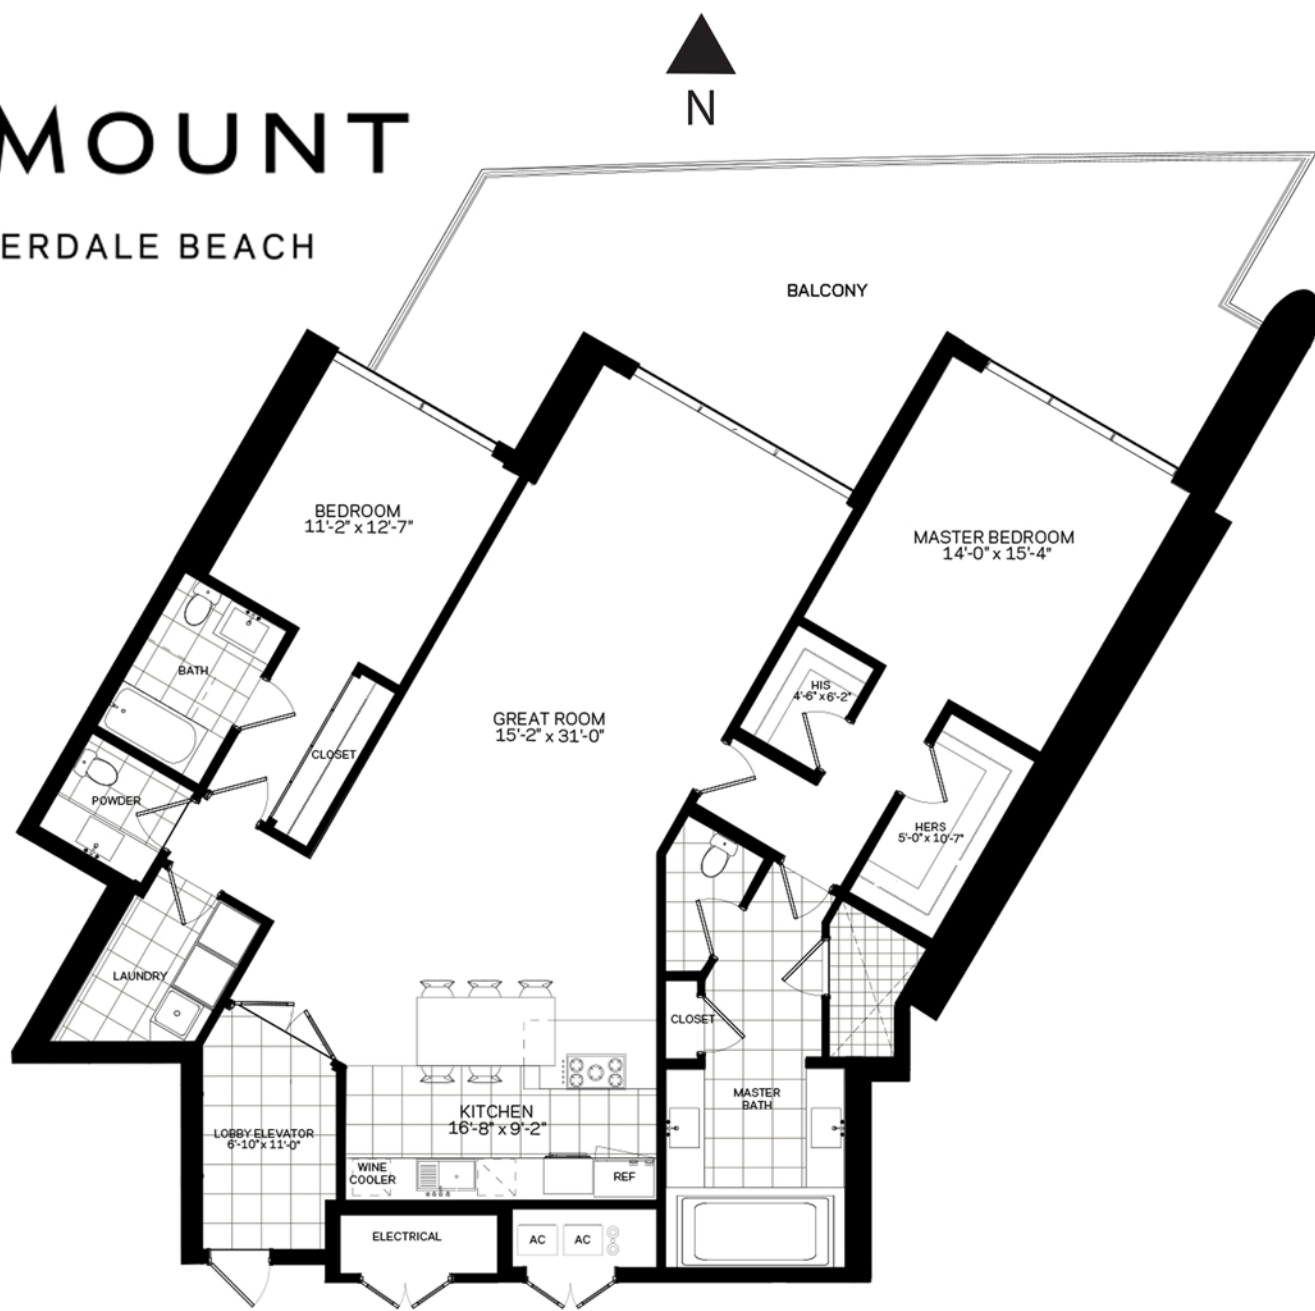

PARAMOUNT

FORT LAUDERDALE BEACH

ATLANTIC OCEAN

UNIT B2
2 Bedroom | 2.5 Bath

Interior Area	1,930 sq ft	179.30 m ²
Balcony Area	422 sq ft	39.20 m ²
Total	2,352 sq ft	218.50 m ²