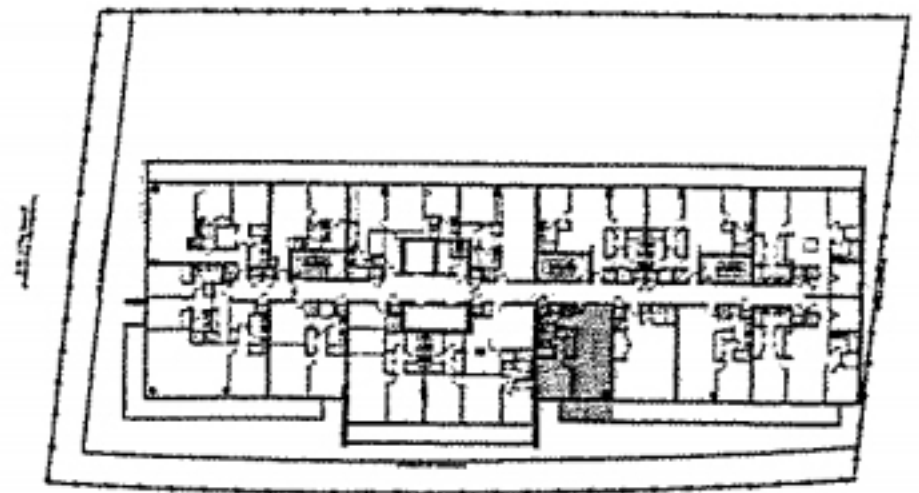

UNIT C8
LEVEL 5TH TO 8TH

SQUARE FOOTAGE
 AC = 745 SF
 TERRACE = 106 SF
 TOTAL = 851 SF

LE PARC
 — AT BRICKELL —
 inspired by ligne roset®