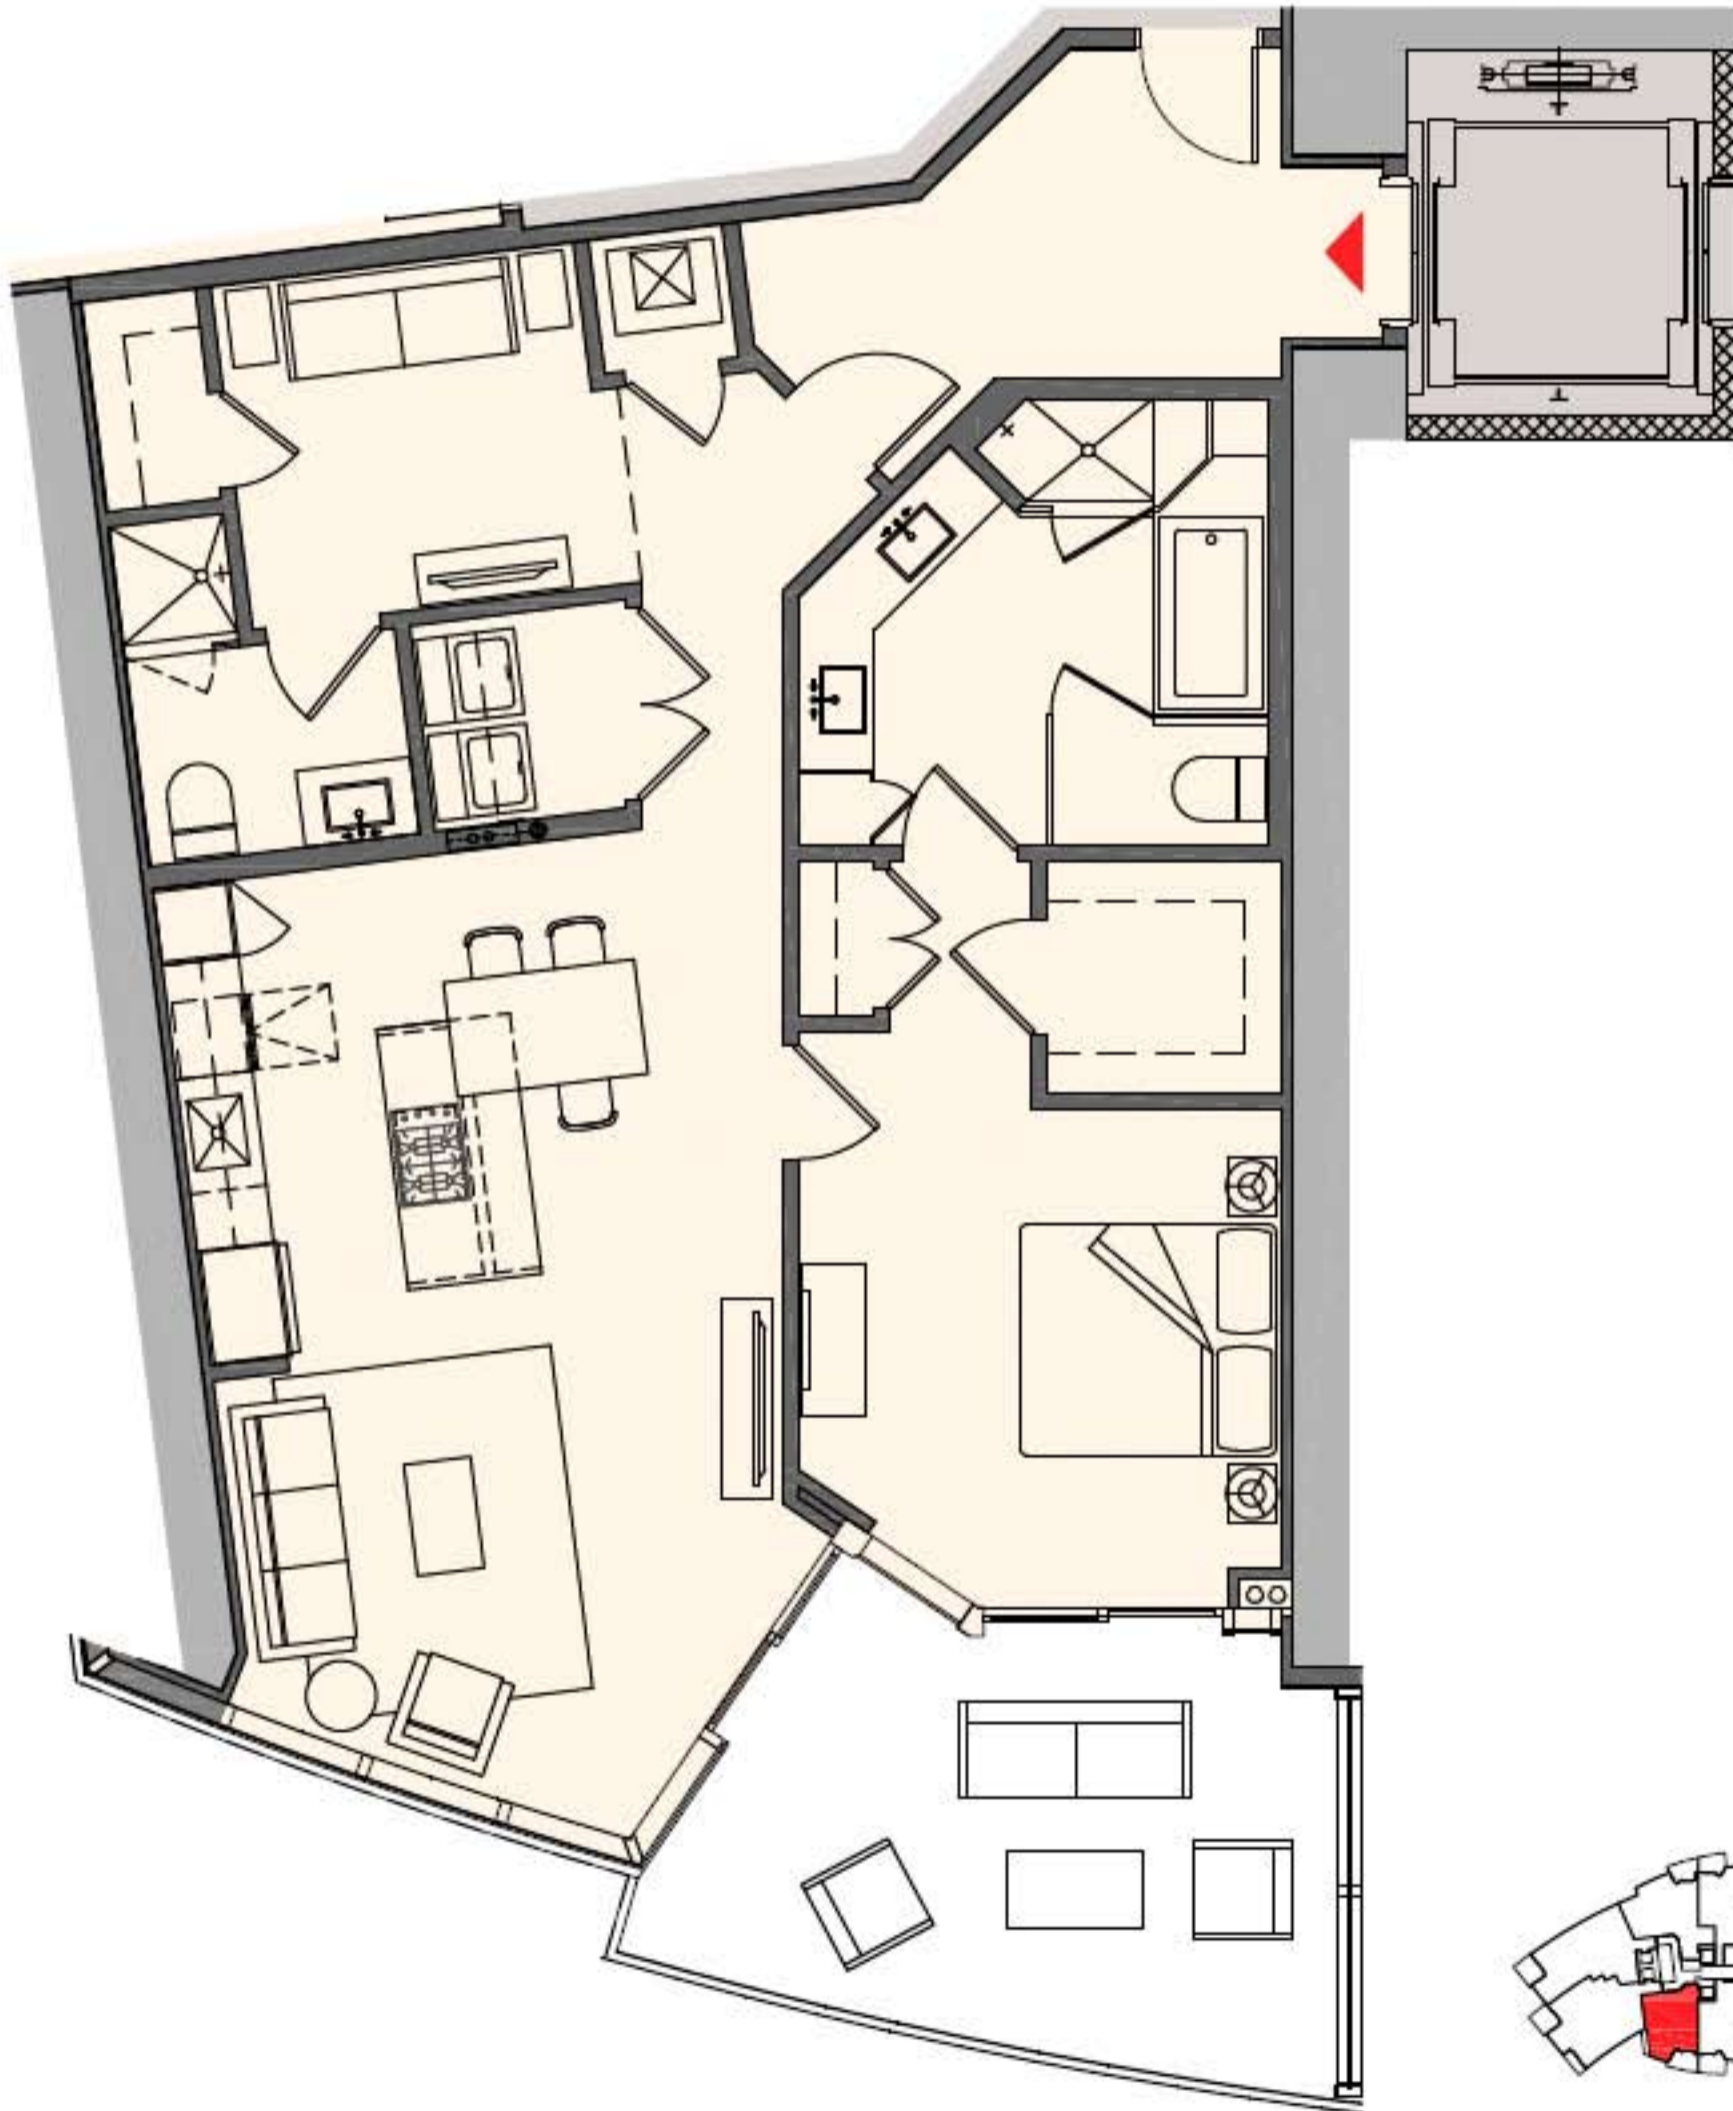

# Residence A1

# 1 Bedroom + Den | 2 Bath

Interior:	1,294 sq. ft.	120 m <sup>2</sup>
Outdoor:	197 sq. ft.	18 m <sup>2</sup>
Total:	1,491 sq. ft.	138 m <sup>2</sup>

These drawings are conceptual only and are for the convenience of reference. They should not be relied upon as representations, express or implied, of the final detail of the residences. Units shown are examples of unit types and may not depict actual units. Stated square footages are ranges for a particular unit type and are measured to the exterior boundaries of the exterior walls and the centerline of interior demising walls and in fact vary from the area that would be determined by using the description and definition of the "Unit" set forth in the Declaration (which generally only includes the interior airspace between the perimeter walls and excludes interior structural components).