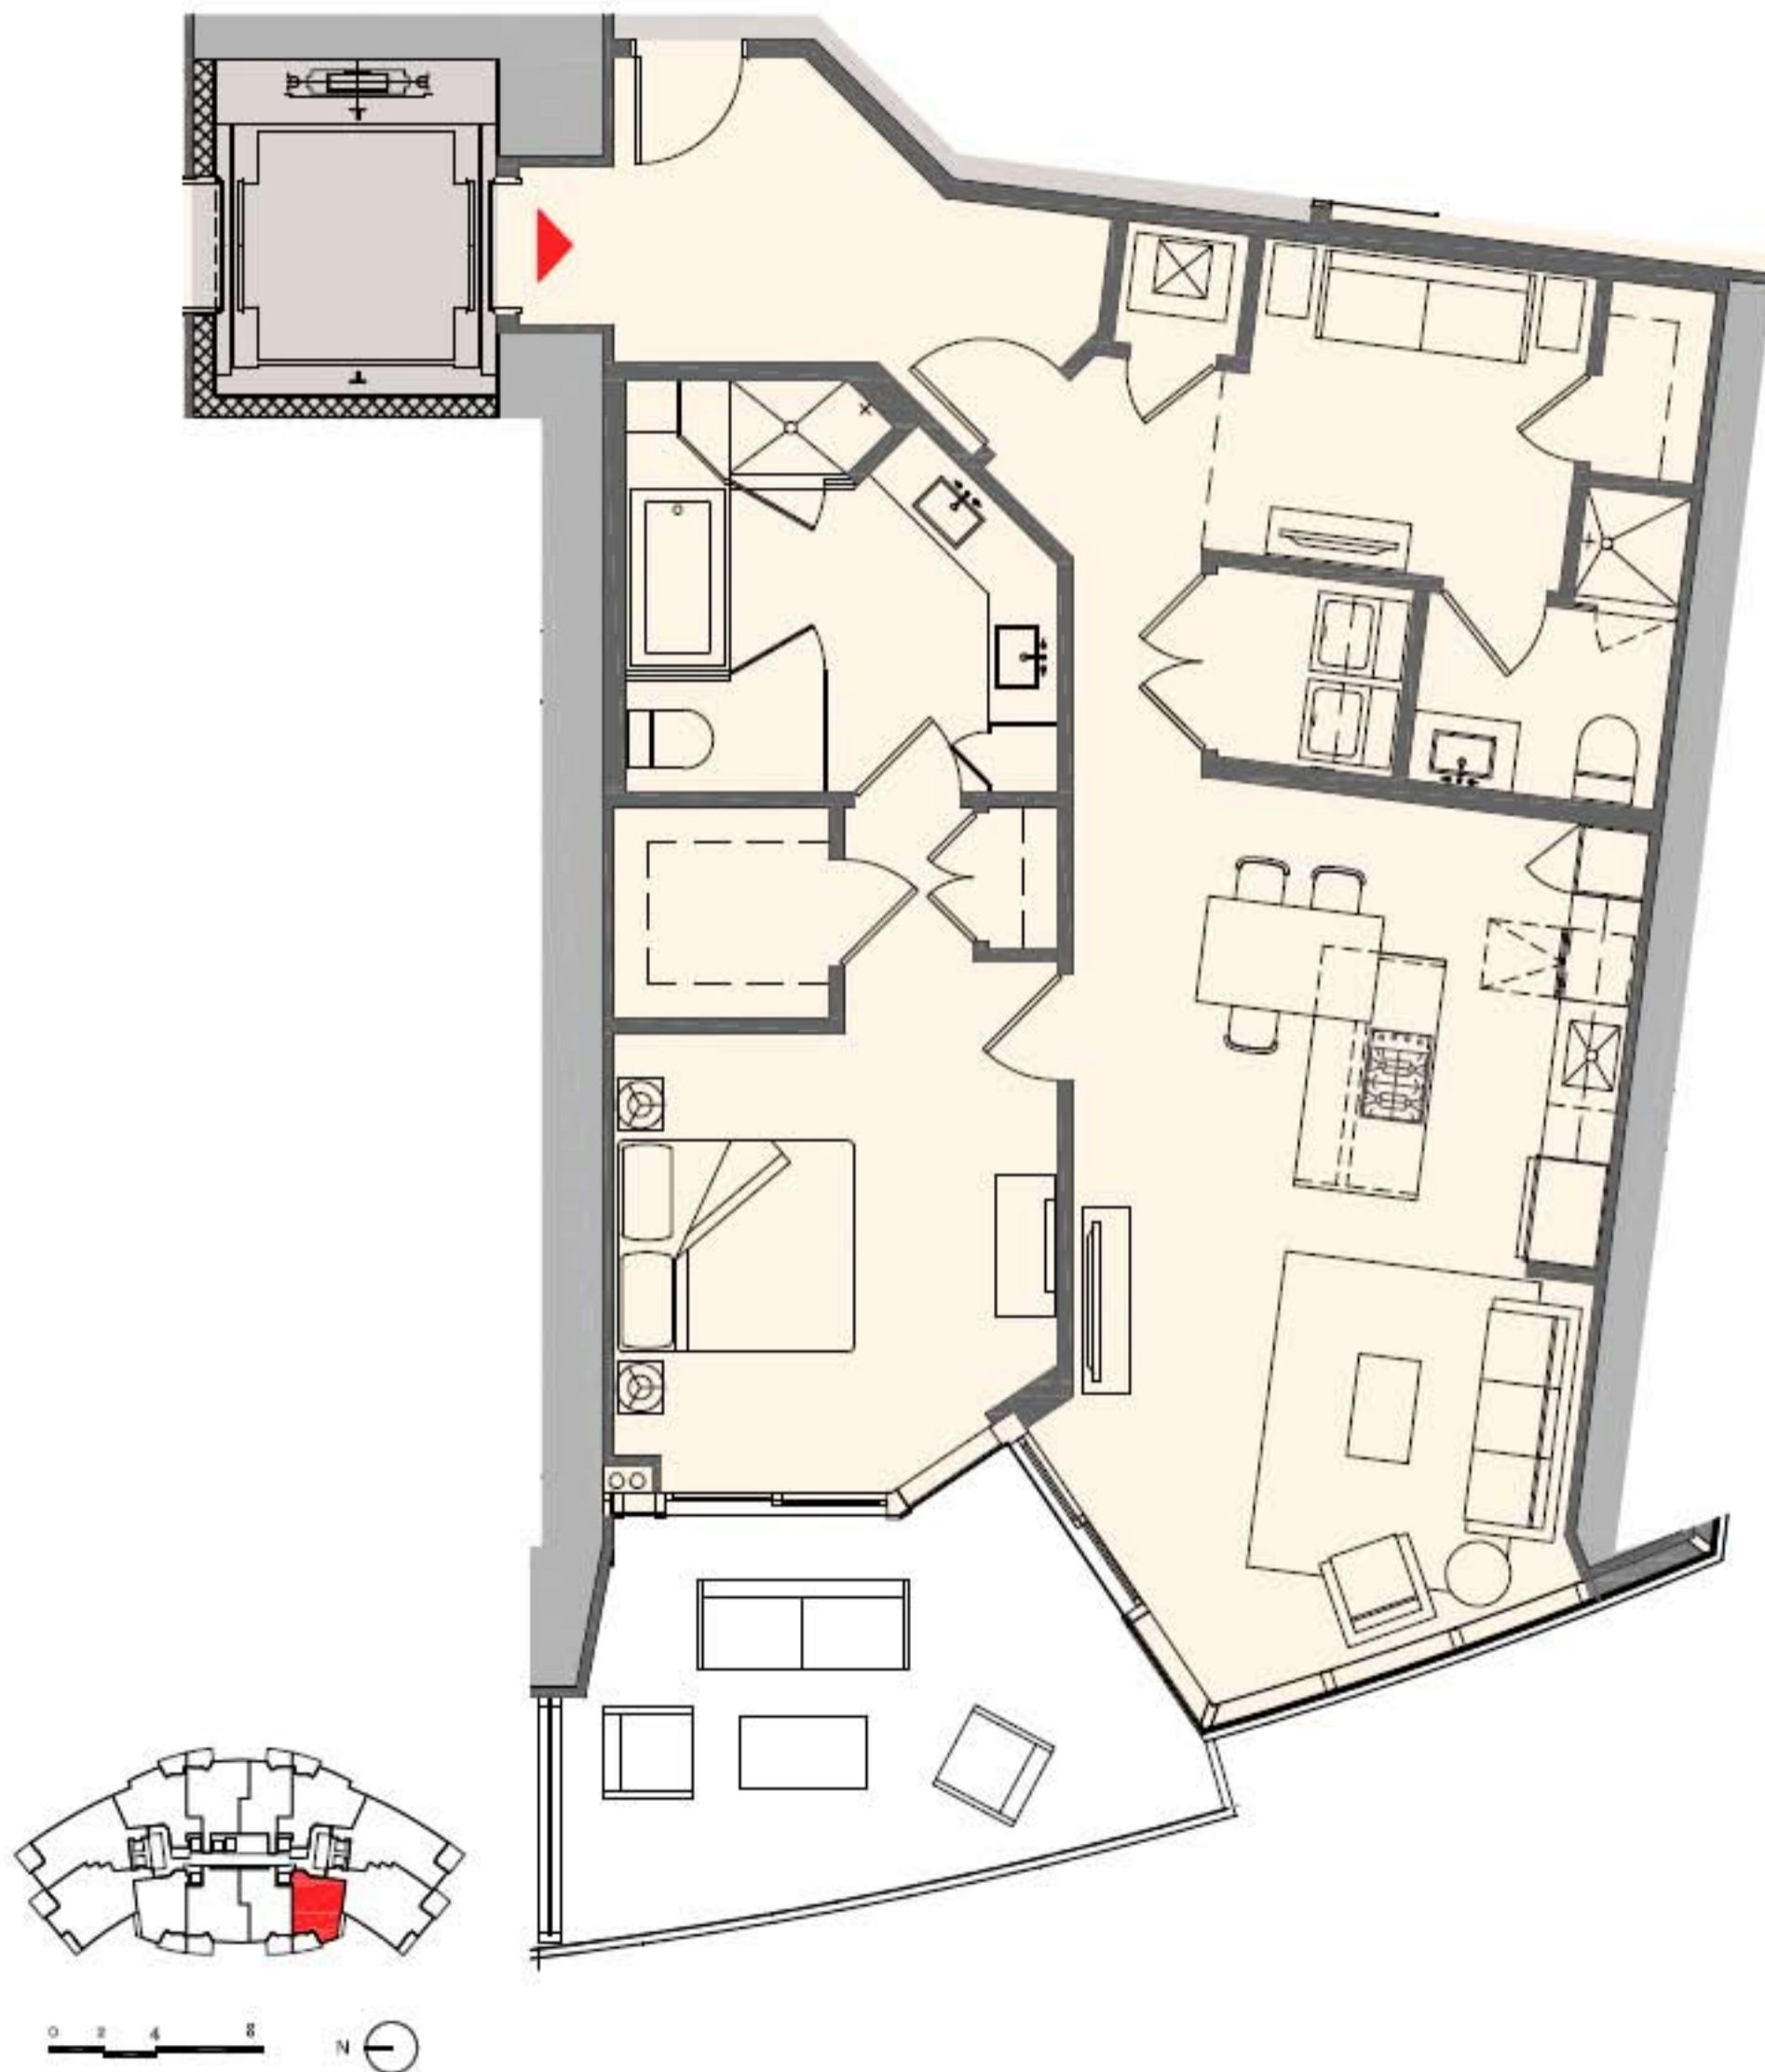

## Residence A2

1 Bedroom + Den | 2 Bath

Interior:	1,294 sq. ft.	120 m <sup>2</sup>
Outdoor:	197 sq. ft.	18 m <sup>2</sup>
Total:	1,491 sq. ft.	138 m <sup>2</sup>

These drawings are conceptual only and are for the convenience of reference. They should not be relied upon as representations, express or implied, of the final detail of the residences. Units shown are examples of unit types and may not depict actual units. Stated square footages are ranges for a particular unit type and are measured to the exterior boundaries of the exterior walls and the centerline of interior demising walls and in fact vary from the area that would be determined by using the description and definition of the "Unit" set forth in the Declaration (which generally only includes the interior airspace between the perimeter walls and excludes interior structural components).