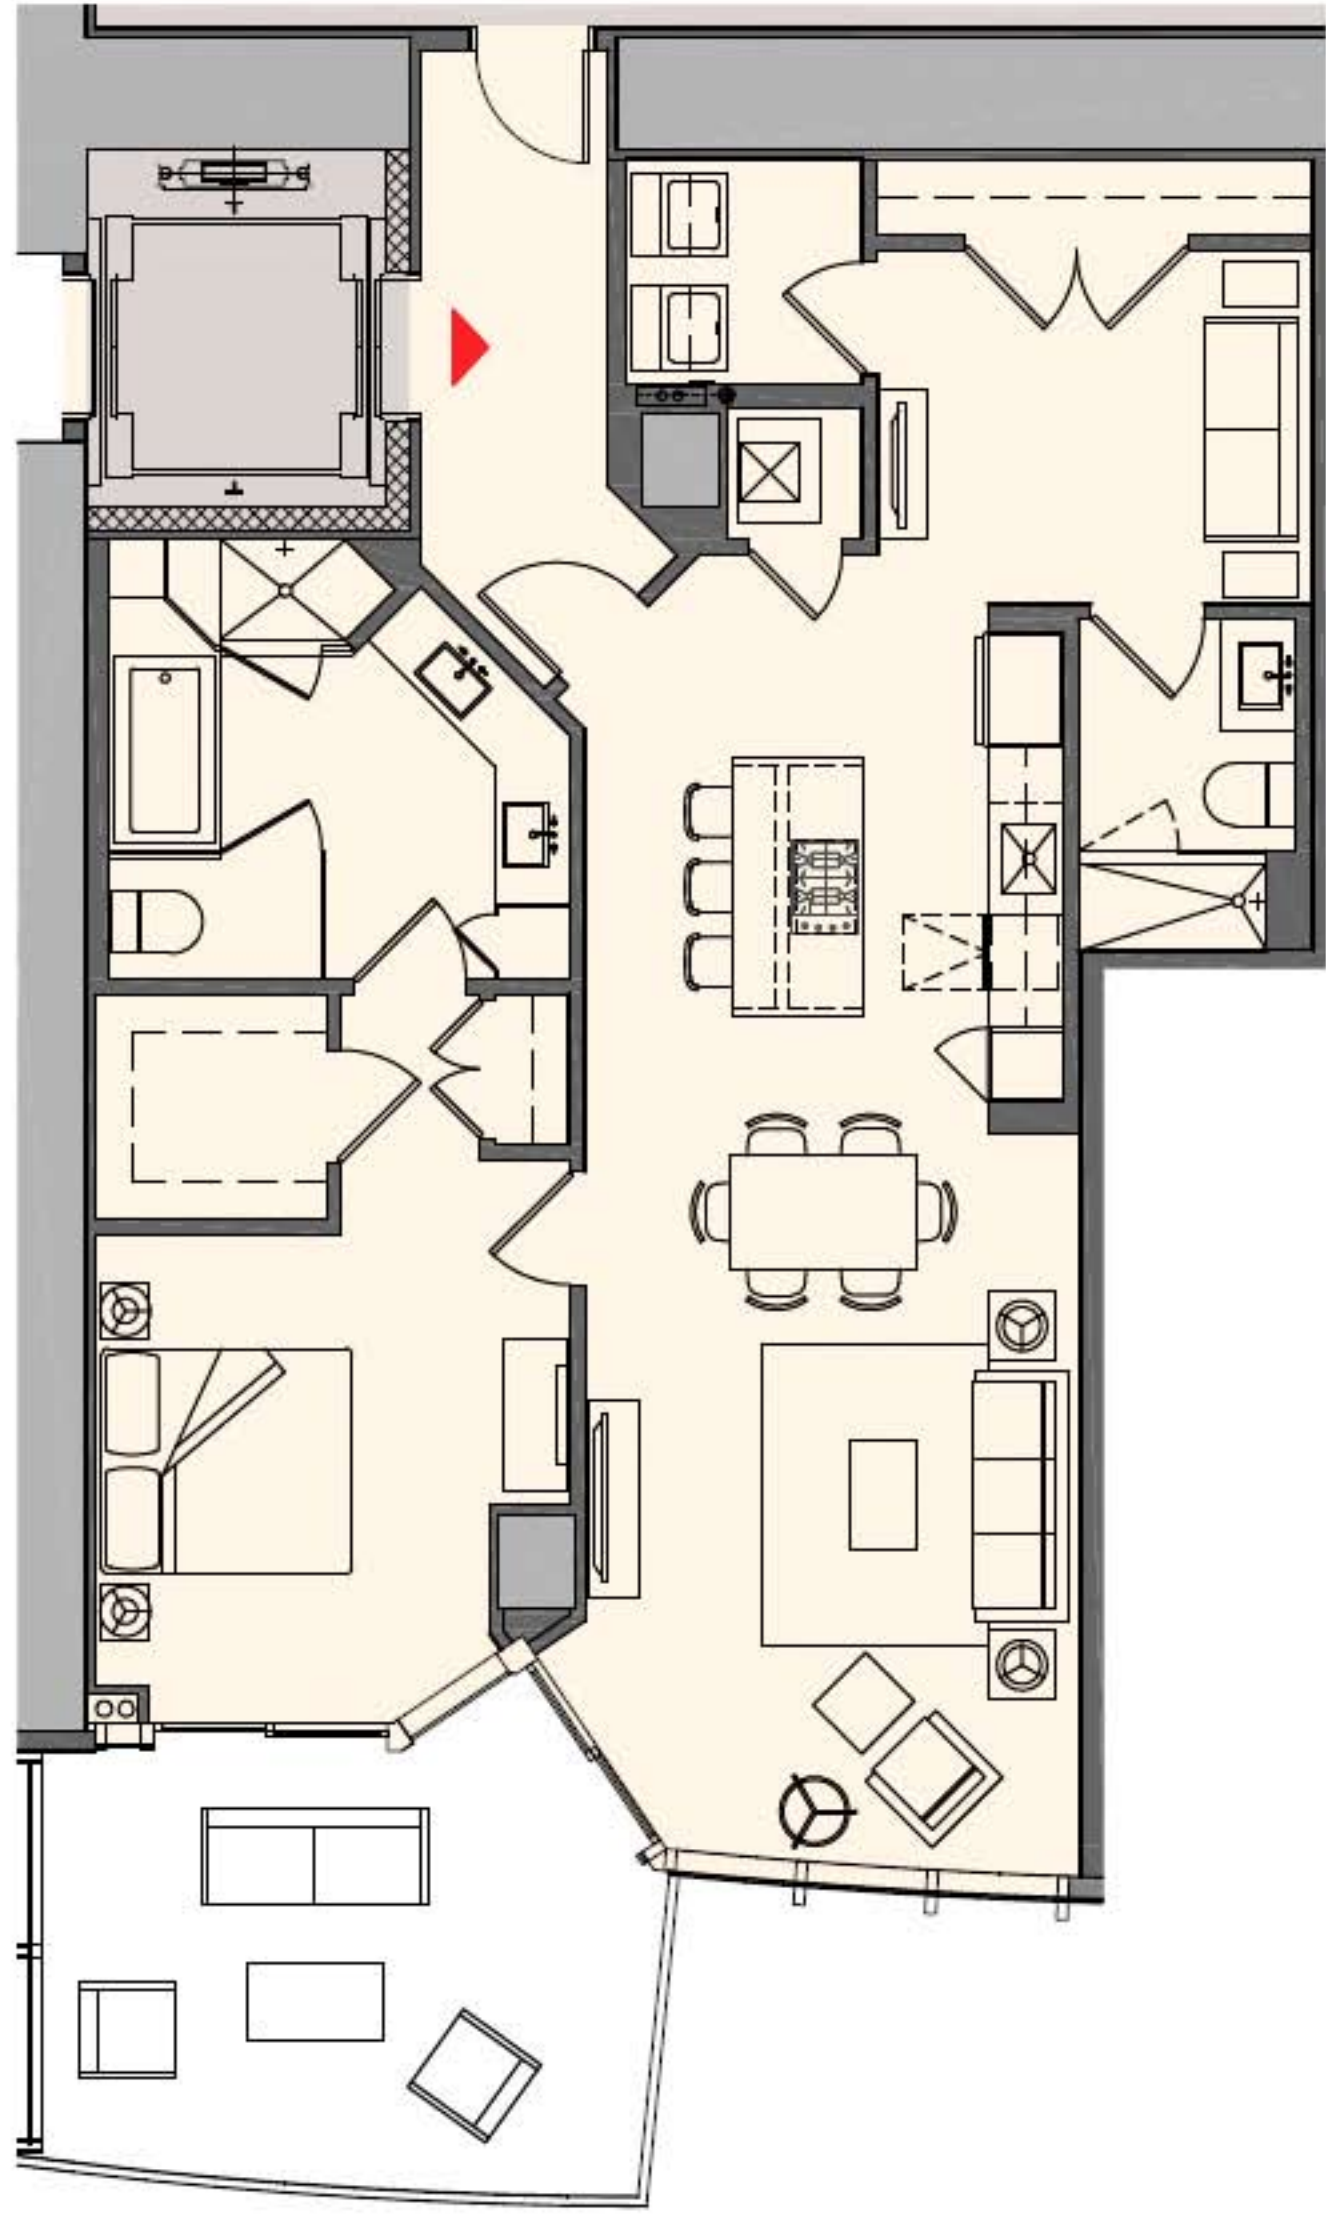

# Residence B1

## 1 Bedroom + Den | 2 Bath

Interior:	1,318 sq. ft.	122 m <sup>2</sup>
Outdoor:	205 sq. ft.	19 m <sup>2</sup>
Total:	1,521 sq. ft.	141 m <sup>2</sup>

These drawings are conceptual only and are for the convenience of reference. They should not be relied upon as representations, express or implied, of the final detail of the residences. Units shown are examples of unit types and may not depict actual units. Stated square footages are ranges for a particular unit type and are measured to the exterior boundaries of the exterior walls and the centerline of interior demising walls and in fact vary from the area that would be determined by using the description and definition of the "Unit" set forth in the Declaration (which generally only includes the interior airspace between the perimeter walls and excludes interior structural components).