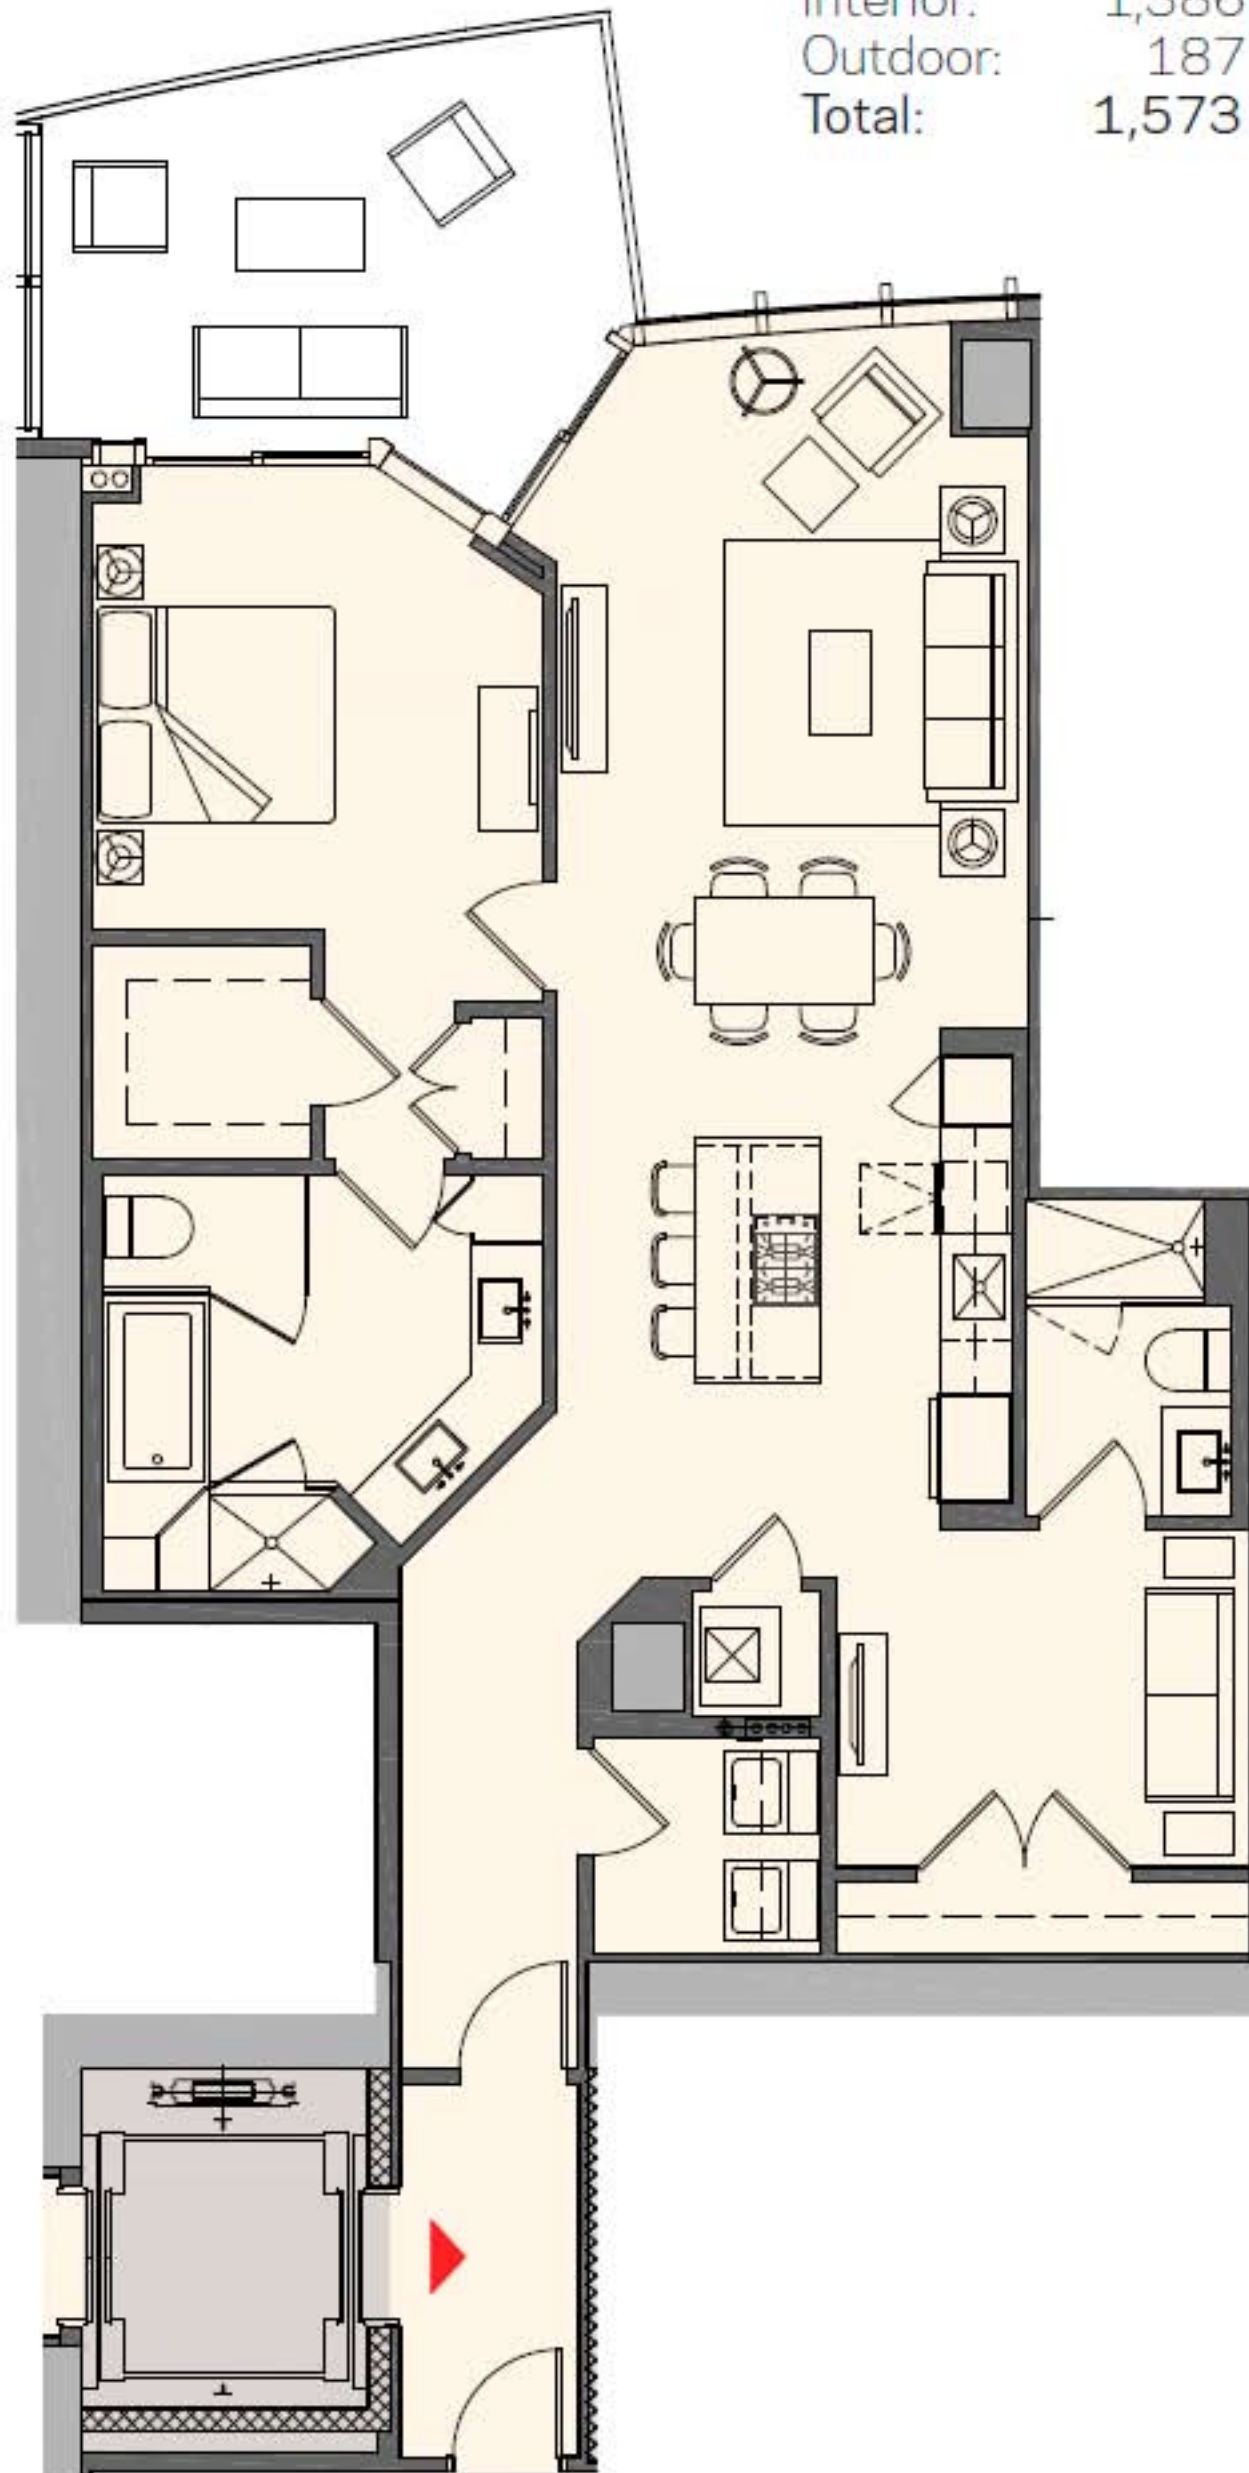

Residence B2

1 Bedroom + Den | 2 Bath

Interior:	1,386 sq. ft.	129 m ²
Outdoor:	187 sq. ft.	17 m ²
Total:	1,573 sq. ft.	146 m ²

These drawings are conceptual only and are for the convenience of reference. They should not be relied upon as representations, express or implied, of the final detail of the residences. Units shown are examples of unit types and may not depict actual units. Stated square footages are ranges for a particular unit type and are measured to the exterior boundaries of the exterior walls and the centerline of interior demising walls and in fact vary from the area that would be determined by using the description and definition of the "Unit" set forth in the Declaration (which generally only includes the interior airspace between the perimeter walls and excludes interior structural components).