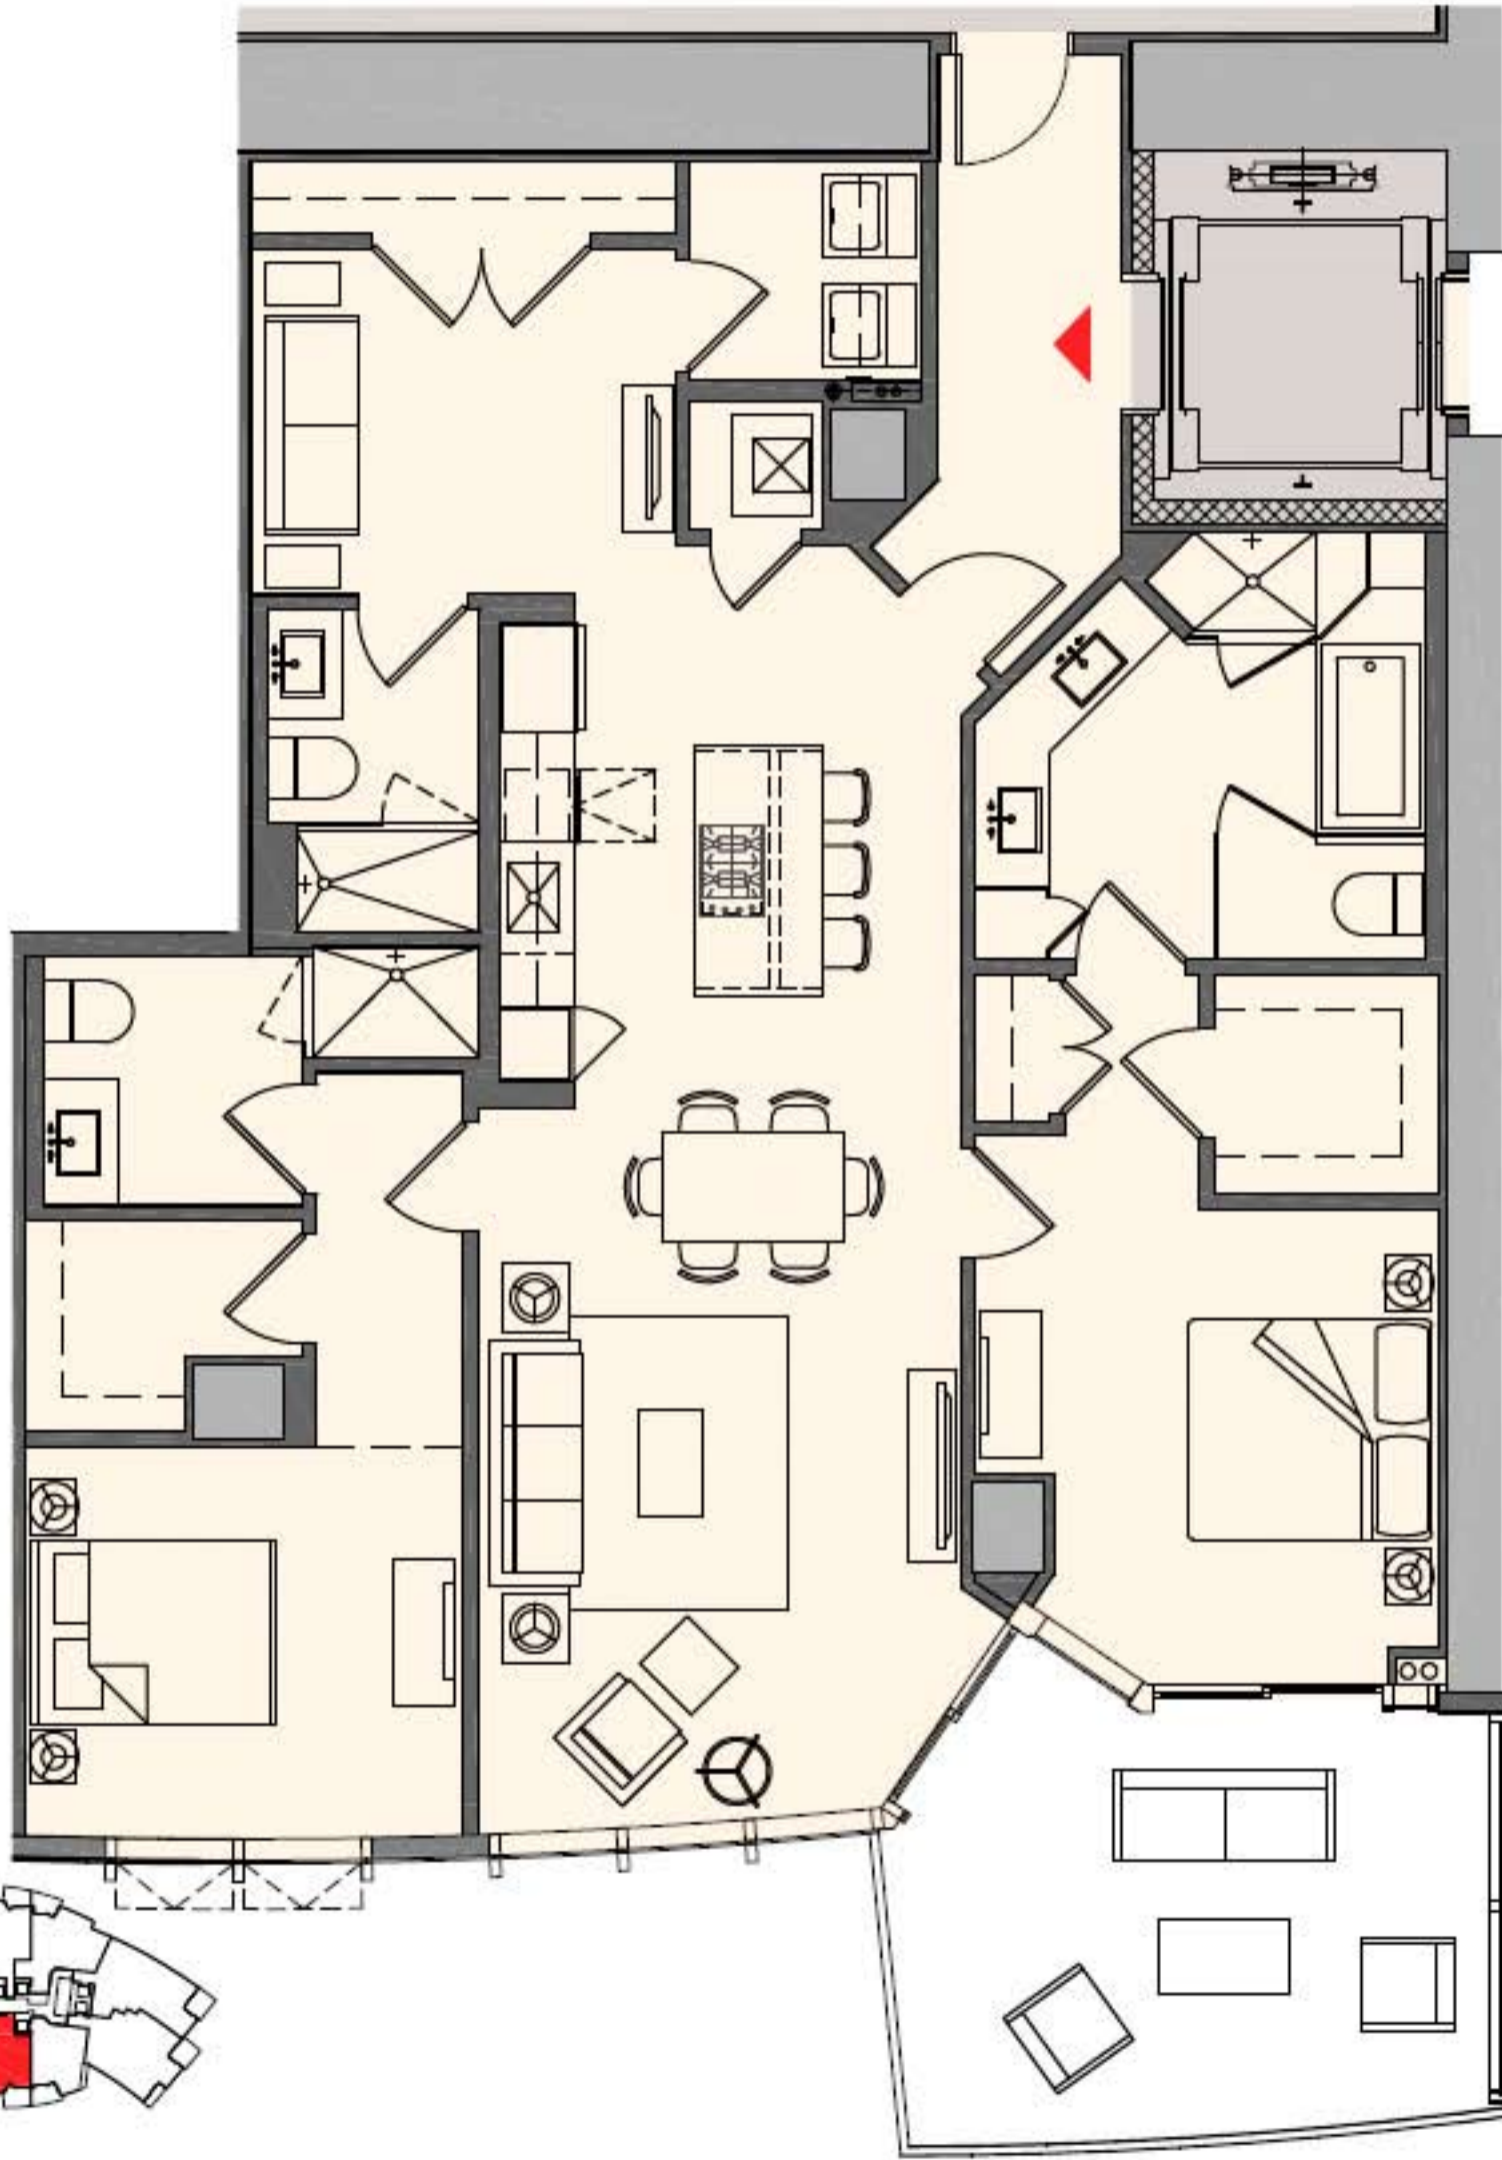

Residence C1

2 Bedroom + Den | 3 Bath

Interior:	1,630 sq. ft.	151 m ²
Outdoor:	205 sq. ft.	19 m ²
Total:	1,835 sq. ft.	170 m ²

These drawings are conceptual only and are for the convenience of reference. They should not be relied upon as representations, express or implied, of the final detail of the residences. Units shown are examples of unit types and may not depict actual units. Stated square footages are ranges for a particular unit type and are measured to the exterior boundaries of the exterior walls and the centerline of interior demising walls and in fact vary from the area that would be determined by using the description and definition of the "Unit" set forth in the Declaration (which generally only includes the interior airspace between the perimeter walls and excludes interior structural components).