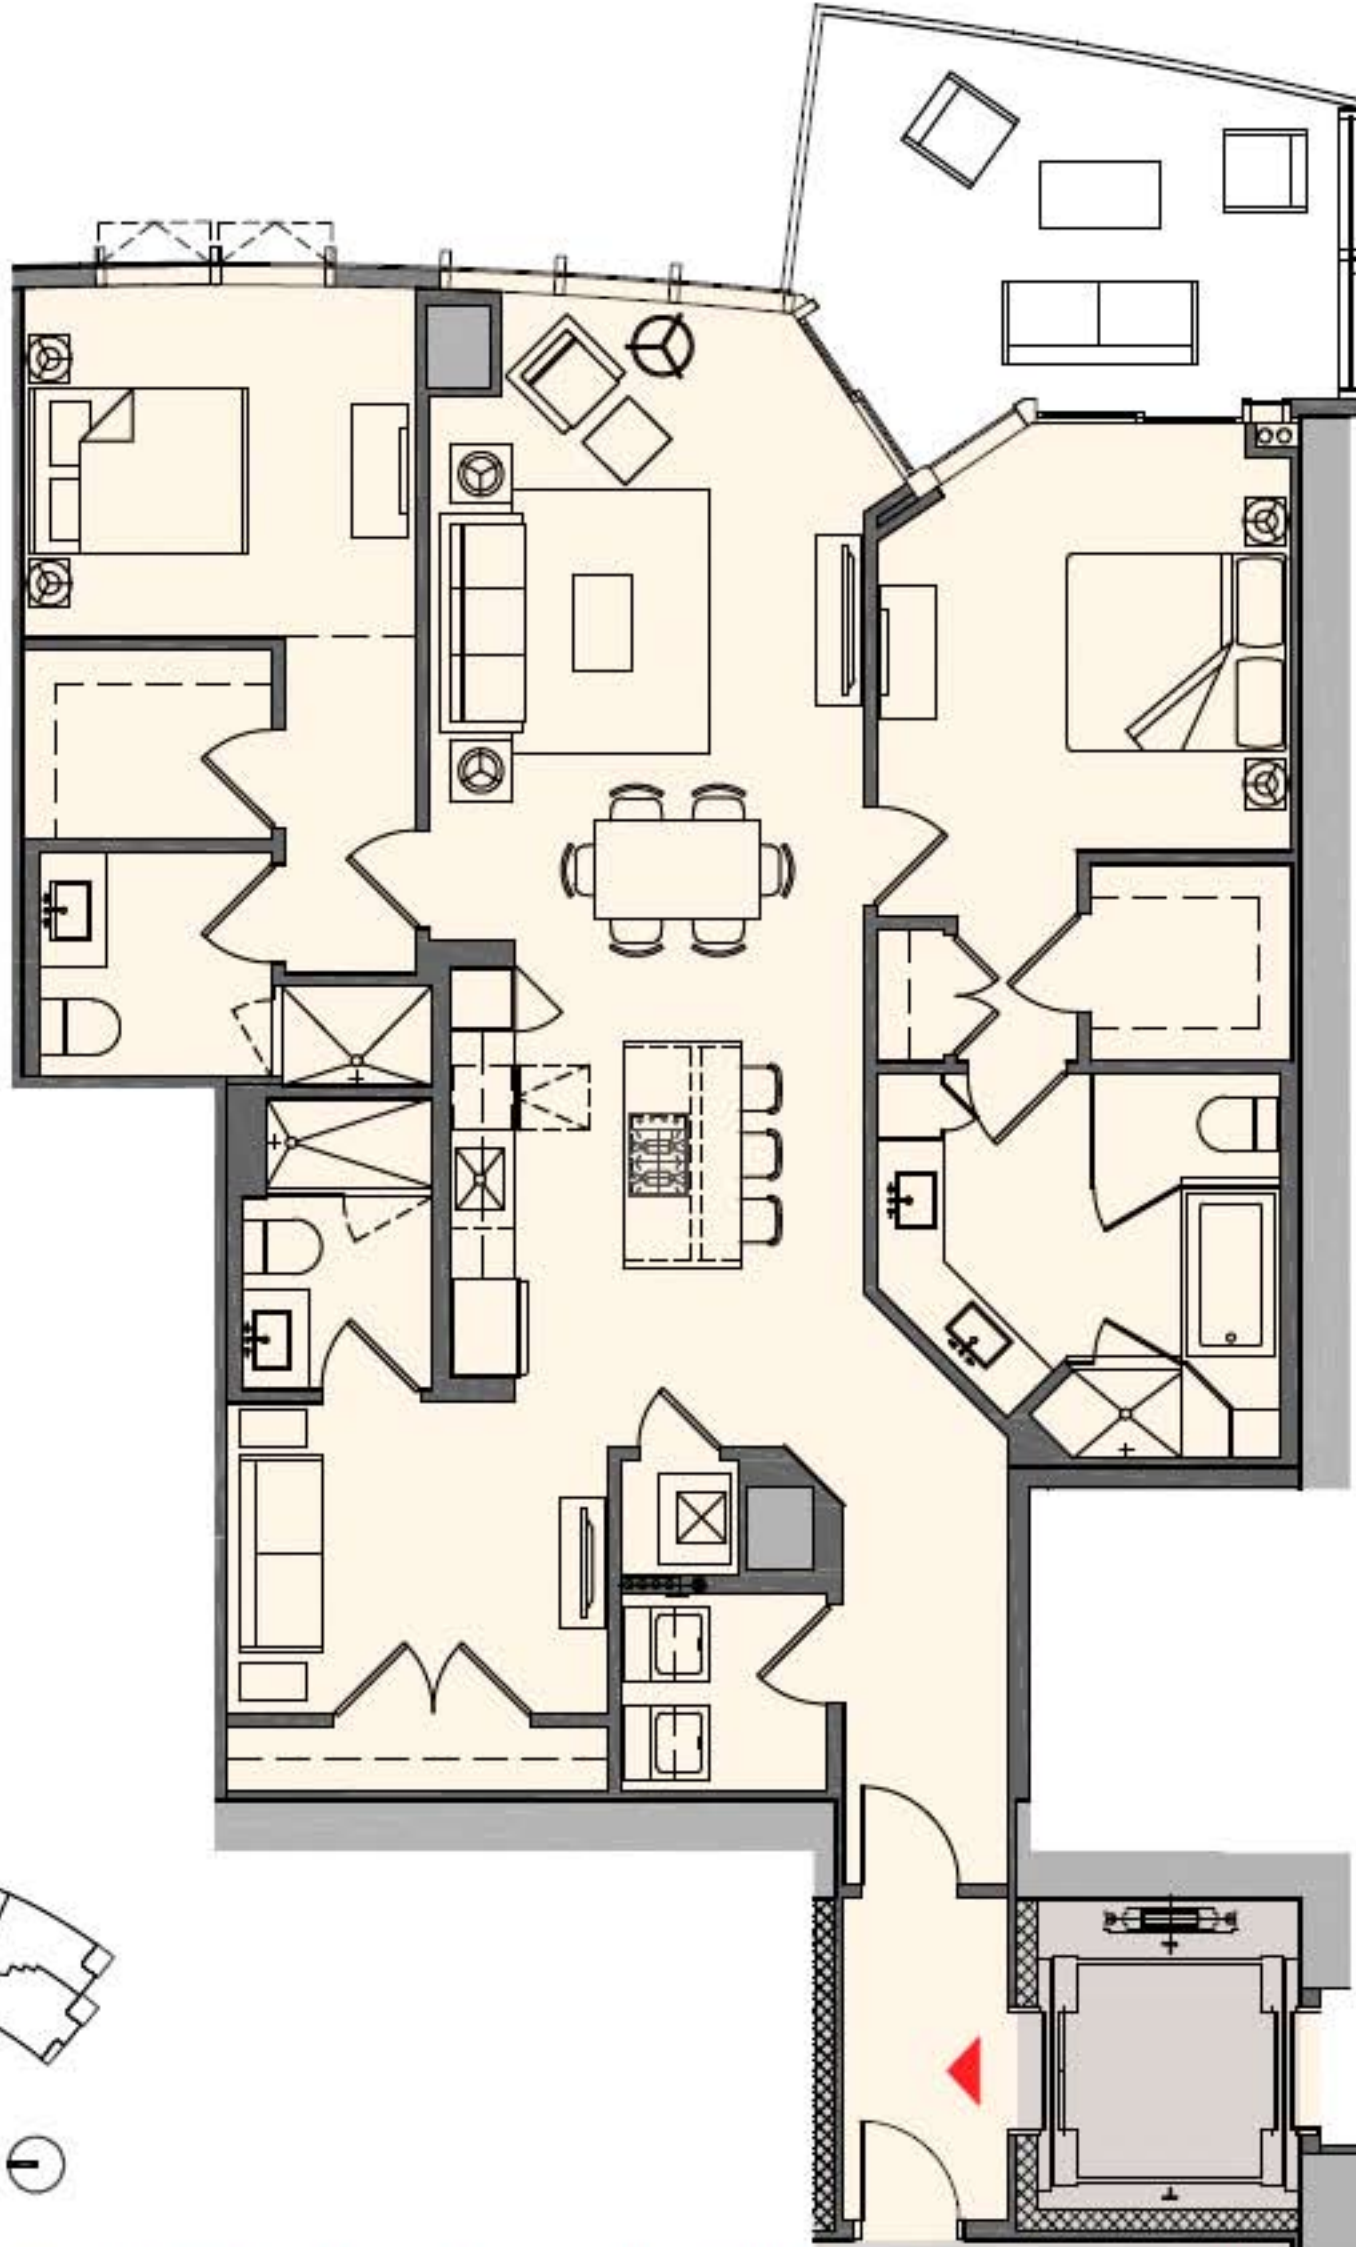

Residence C2

2 Bedroom + Den | 3 Bath

Interior:	1,690 sq. ft.	157 m ²
Outdoor:	187 sq. ft.	17 m ²
Total:	1,877 sq. ft.	174 m ²

These drawings are conceptual only and are for the convenience of reference. They should not be relied upon as representations, express or implied, of the final detail of the residences. Units shown are examples of unit types and may not depict actual units. Stated square footages are ranges for a particular unit type and are measured to the exterior boundaries of the exterior walls and the centerline of interior demising walls and in fact vary from the area that would be determined by using the description and definition of the "Unit" set forth in the Declaration (which generally only includes the interior airspace between the perimeter walls and excludes interior structural components).