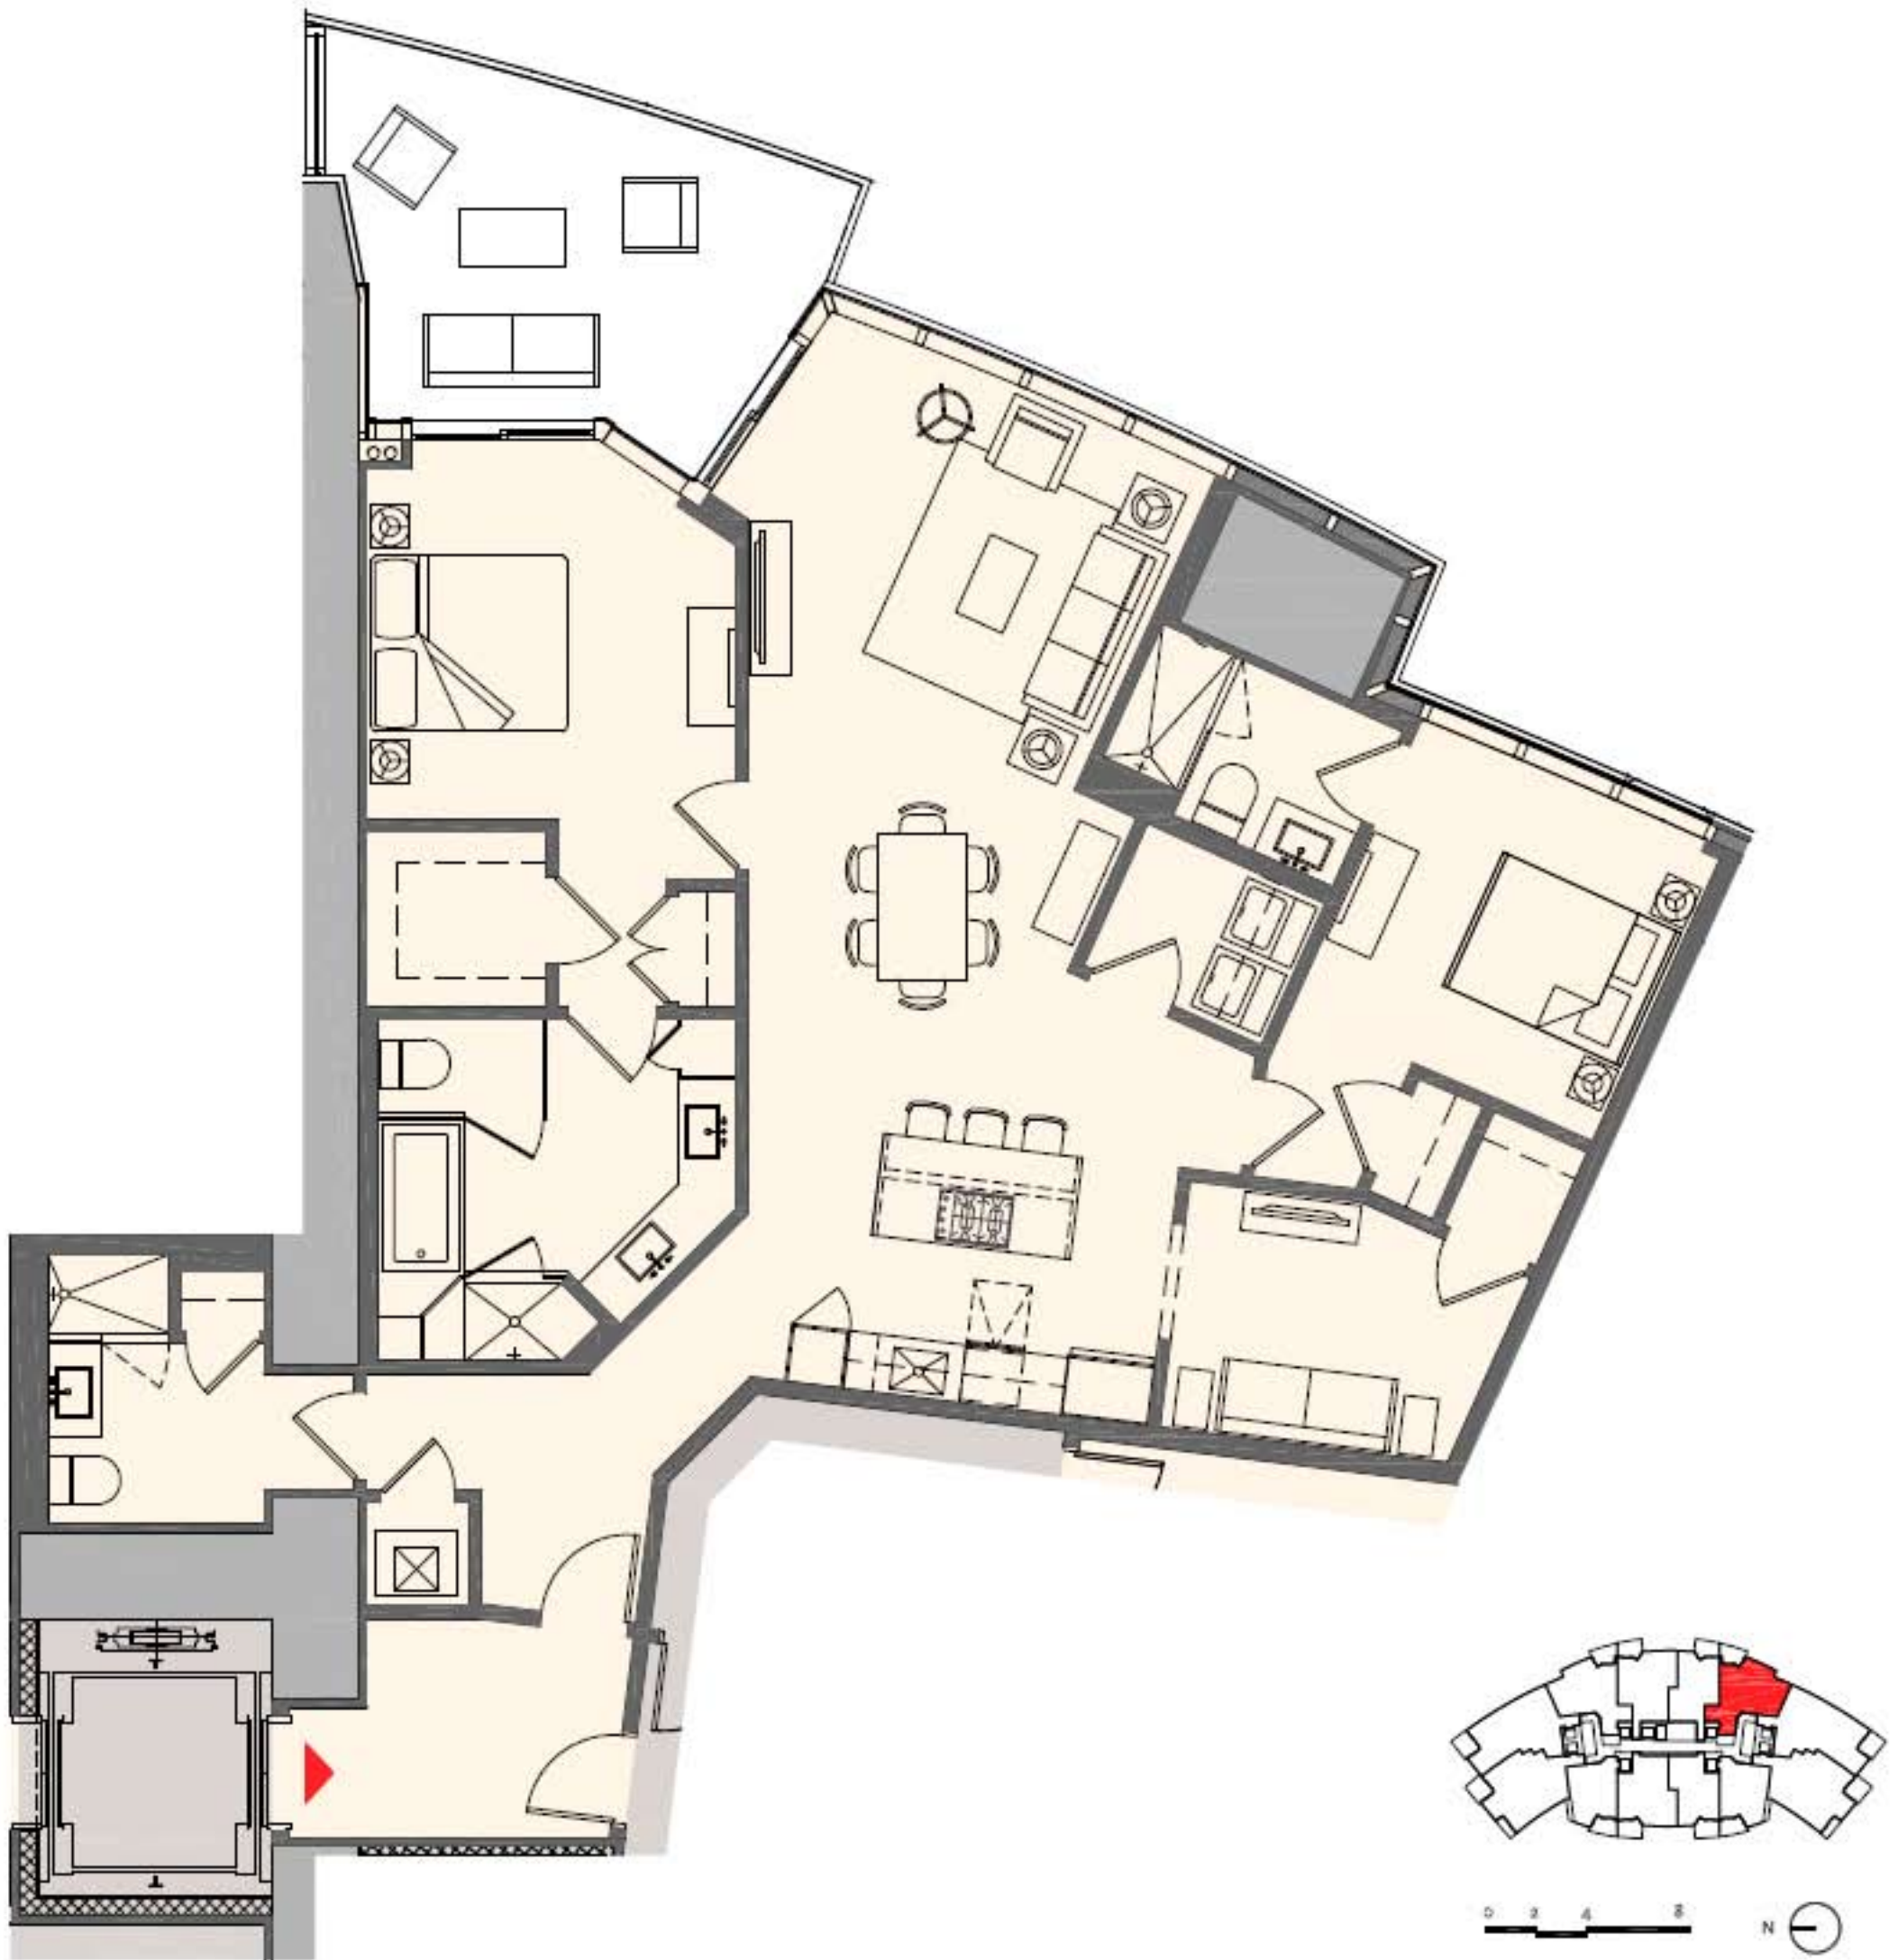

Residence D2

2 Bedroom + Den | 3 Bath

| | | |
|-----------|---------------|--------------------|
| Interior: | 1,753 sq. ft. | 163 m ² |
| Outdoor: | 199 sq. ft. | 18 m ² |
| Total: | 1,952 sq. ft. | 181 m ² |

These drawings are conceptual only and are for the convenience of reference. They should not be relied upon as representations, express or implied, of the final detail of the residences. Units shown are examples of unit types and may not depict actual units. Stated square footages are ranges for a particular unit type and are measured to the exterior boundaries of the exterior walls and the centerline of interior demising walls and in fact vary from the area that would be determined by using the description and definition of the "Unit" set forth in the Declaration (which generally only includes the interior airspace between the perimeter walls and excludes interior structural components).