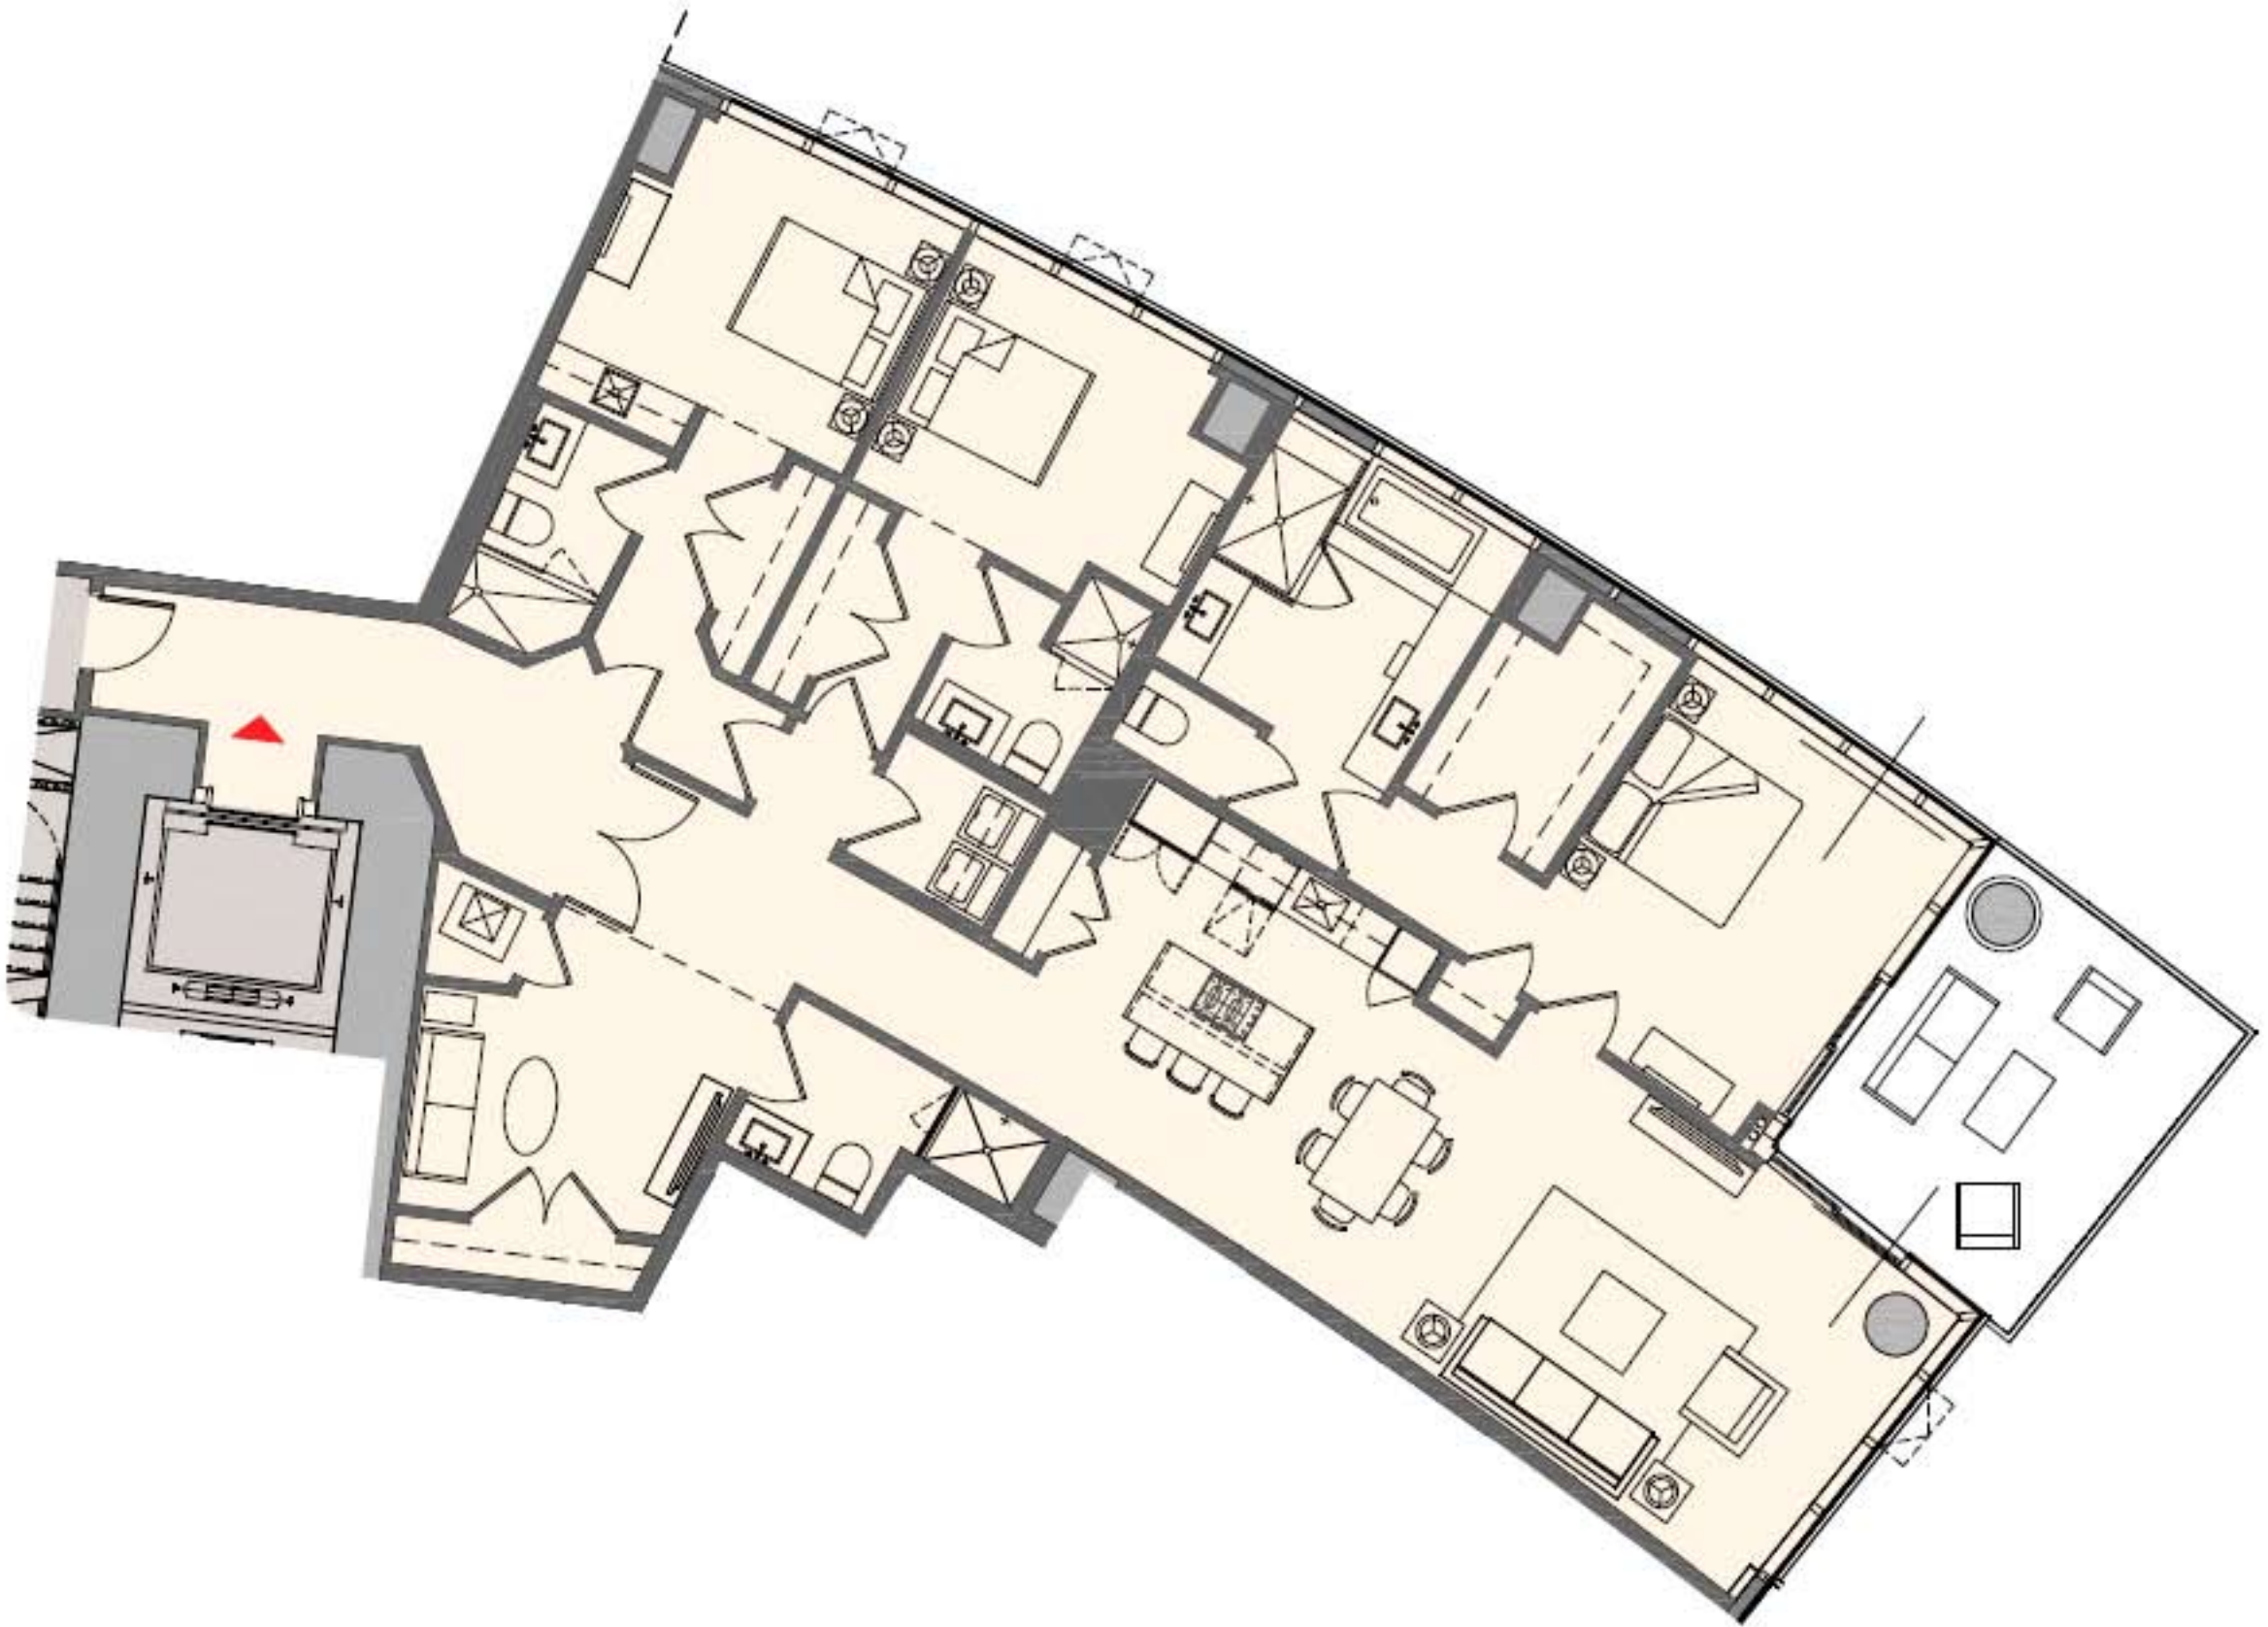

Residence F2

3 Bedroom + Den | 4 Bath

Interior:	2,376 sq. ft.	221 m ²
Outdoor:	202 sq. ft.	19 m ²
Total:	2,578 sq. ft.	240 m ²

These drawings are conceptual only and are for the convenience of reference. They should not be relied upon as representations, express or implied, of the final detail of the residences. Units shown are examples of unit types and may not depict actual units. Stated square footages are ranges for a particular unit type and are measured to the exterior boundaries of the exterior walls and the centerline of interior demising walls and in fact vary from the area that would be determined by using the description and definition of the "Unit" set forth in the Declaration (which generally only includes the interior airspace between the perimeter walls and excludes interior structural components).