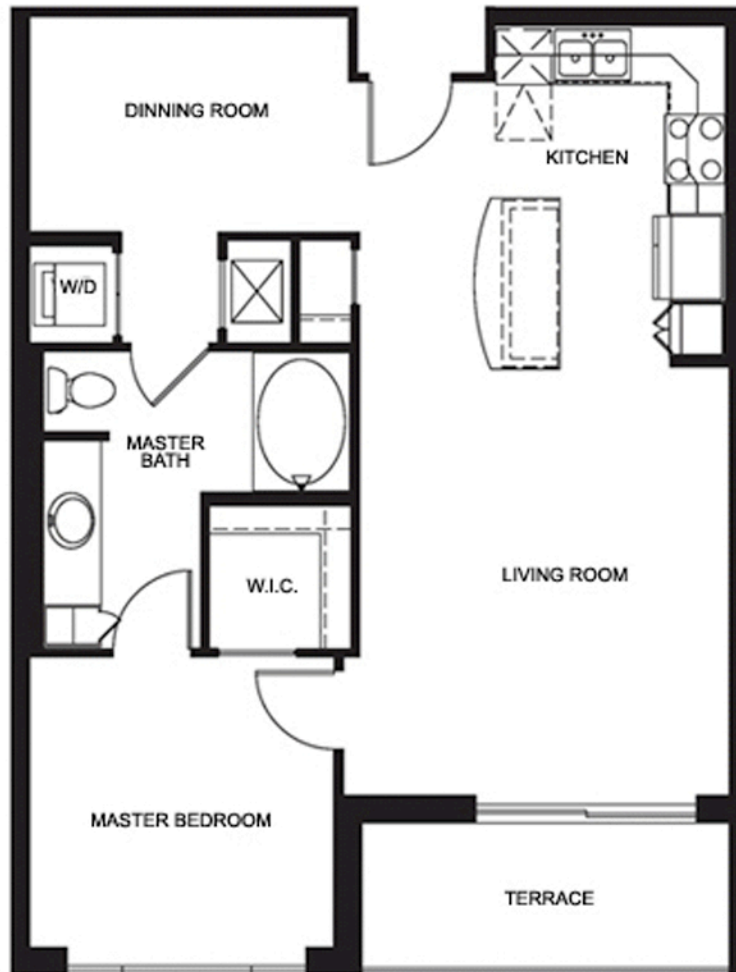

UNIT A1

1 BEDROOMS/ 1 BATHS

FLOOR PLAN
899 sq ft.

OCEAN MARINE | YACHT CLUB

INTERCOASTAL

ATLANTIC OCEAN