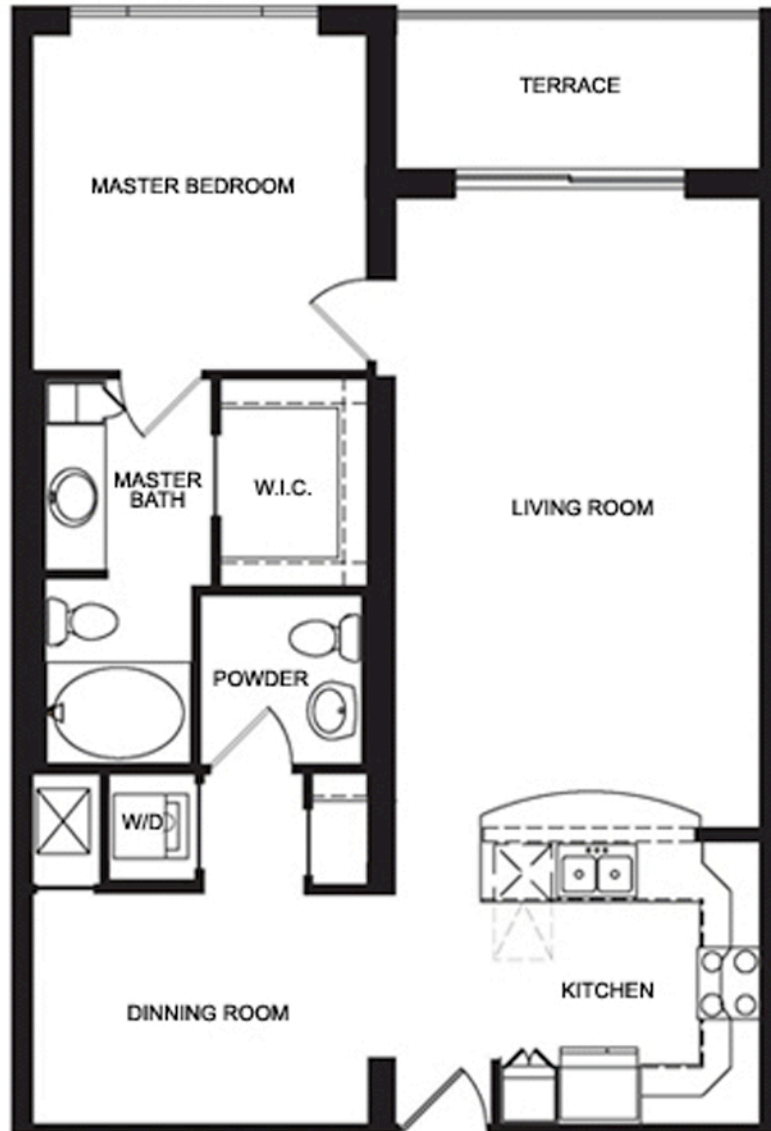

UNIT A3

1 BEDROOMS/ 1.5 BATHS

FLOOR PLAN
1,014 sq ft.

OCEAN MARINE | YACHT CLUB