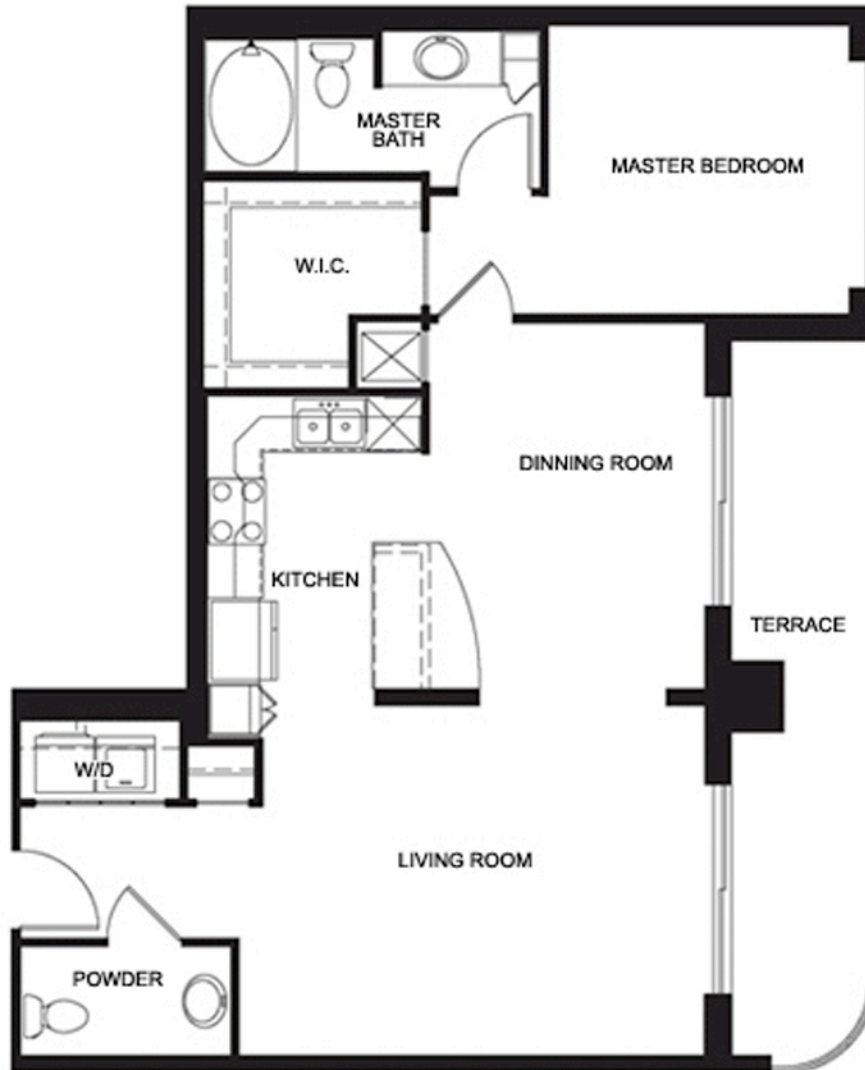

UNIT A4

1 BEDROOMS/ 1.5 BATHS

FLOOR PLAN
1,151 sq ft.

OCEAN MARINE | YACHT CLUB

INTERCOASTAL