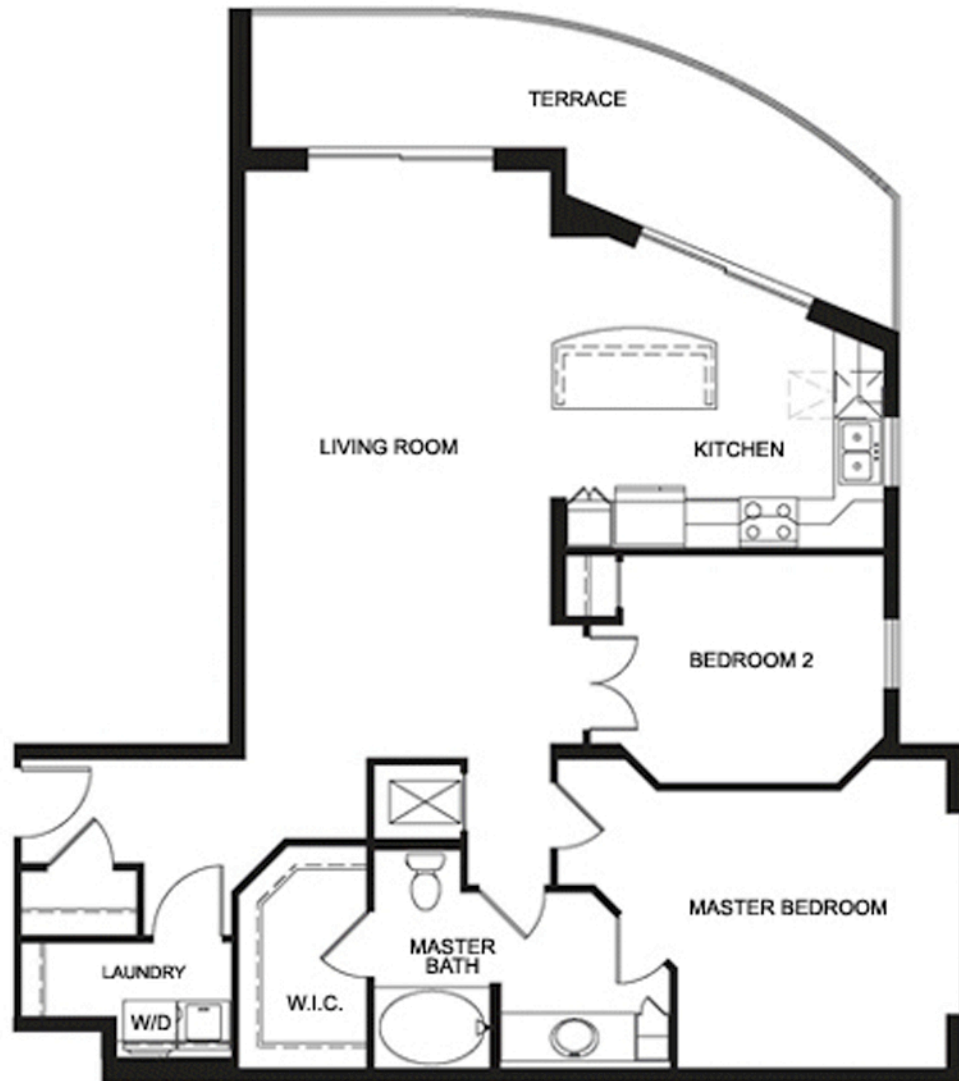

UNIT A8

1 BEDROOMS/ 1 BATHS

FLOOR PLAN  
1,442 sq ft.

OCEAN MARINE | YACHT CLUB

INTERCOASTAL