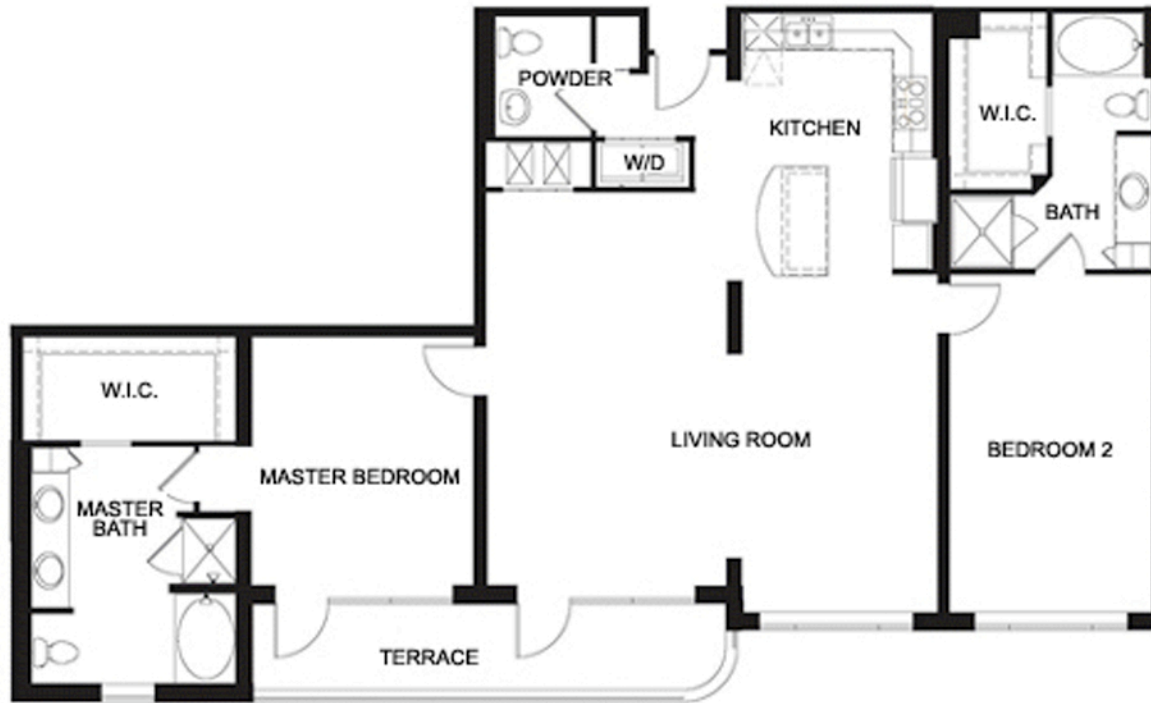

UNIT B6

2 BEDROOMS/ 2 BATHS

FLOOR PLAN

1,905 sq ft.

OCEAN MARINE | YACHT CLUB

INTERCOASTAL

ATLANTIC OCEAN