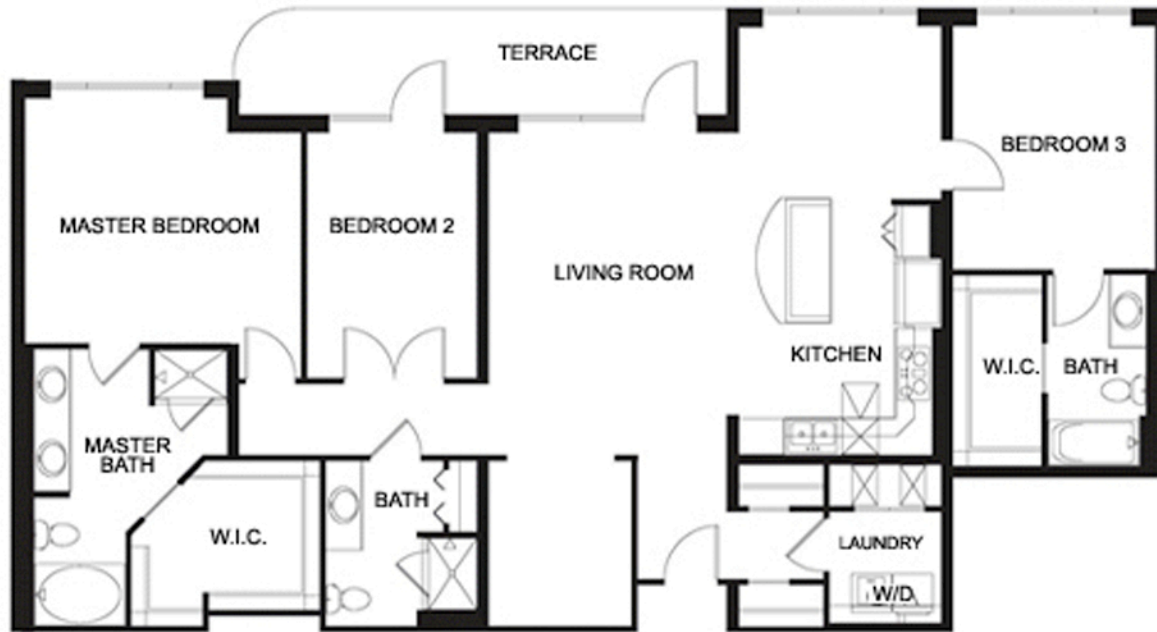

UNIT B7

3 BEDROOMS/ 2.5 BATHS

FLOOR PLAN  
2,054 sq ft.

OCEAN MARINE | YACHT CLUB

INTERCOASTAL

ATLANTIC OCEAN