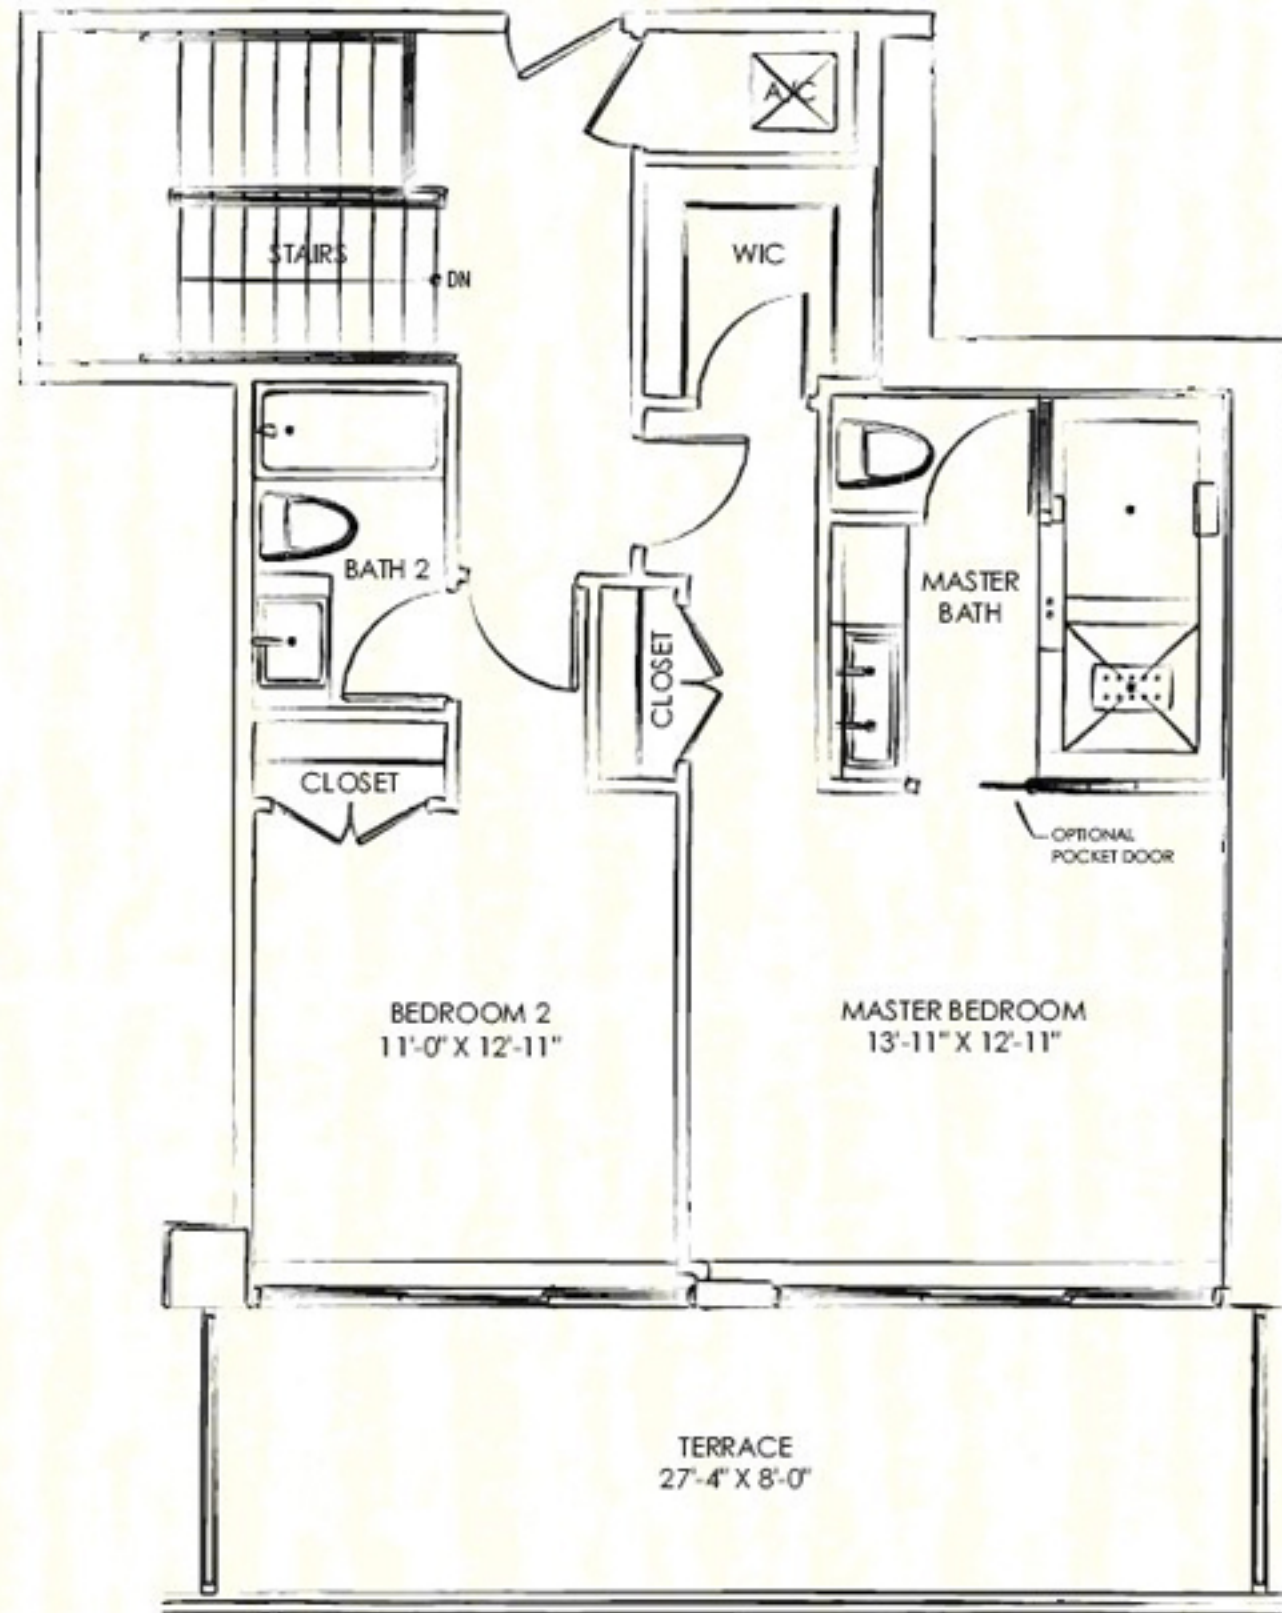

2 Bedroom | 2.5 Bath
Living Area:
1,707 sq. ft. (159m²)
Terrace Area:
437 sq. ft. (41m²)

Lower Level

Upper Level