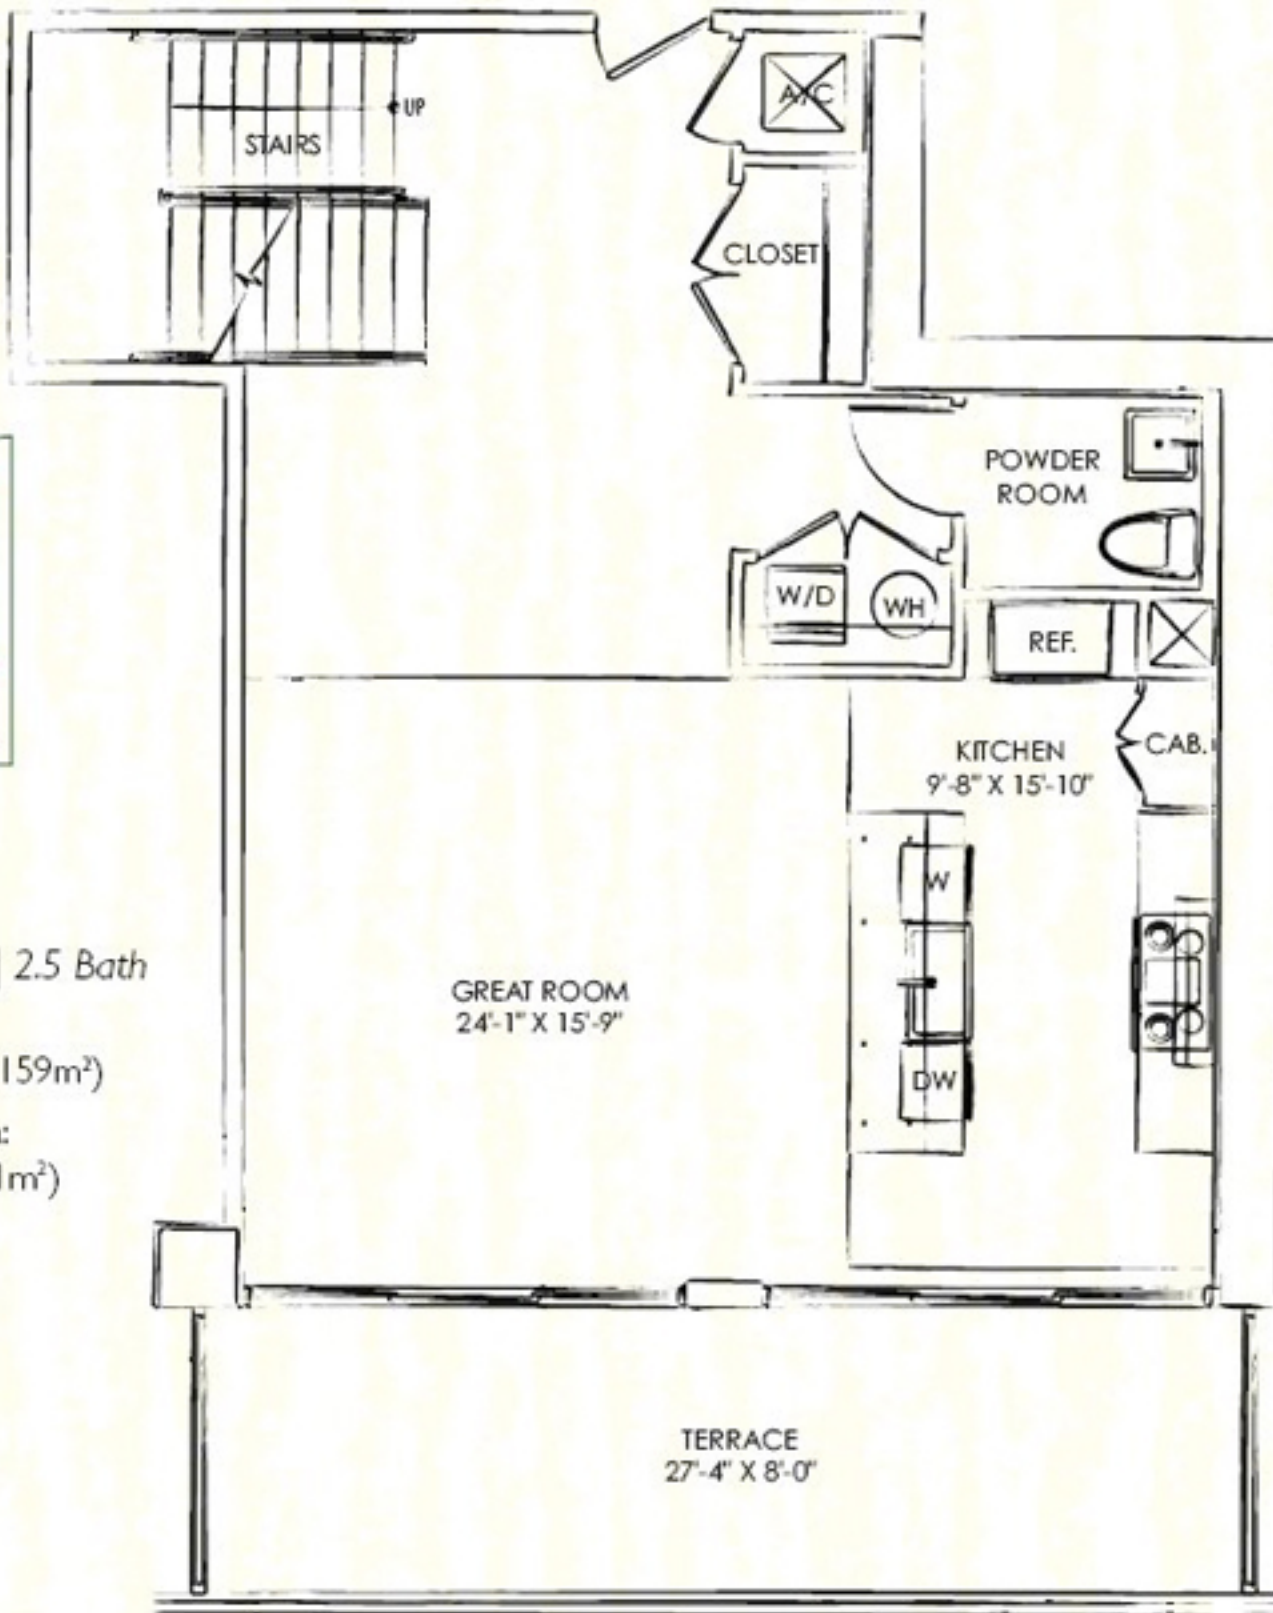

2 Bedroom | 2.5 Bath
Living Area:
1,707 sq. ft. (159m²)
Terrace Area:
437 sq. ft. (41m²)

Lower Level

Upper Level