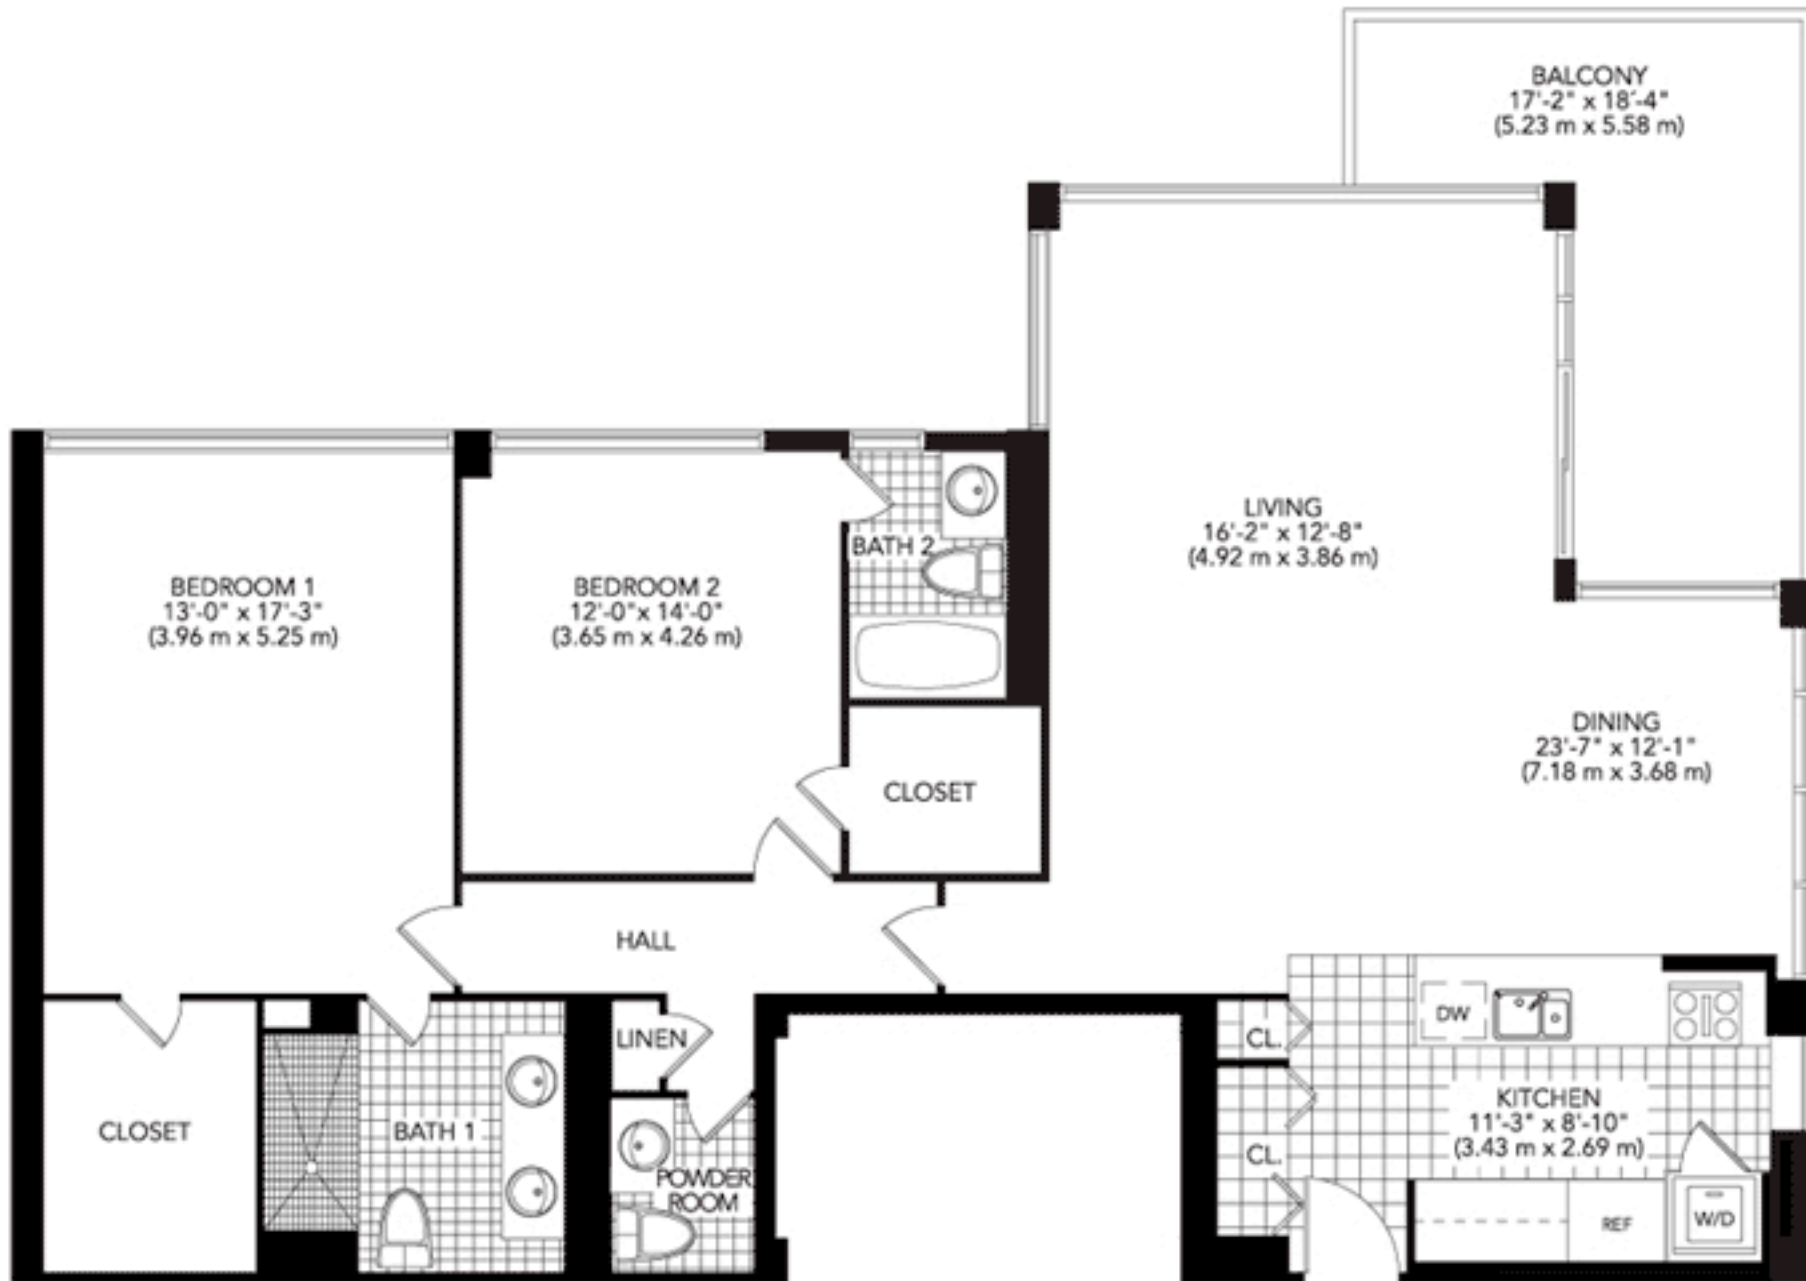

THE NEW
HARBOUR HOUSE
BAL HARBOUR

KEY PLAN
Line 9

A mod

2 bedroom - 2 1/2 bath

unit	1,467 s.f.
balcony	167 s.f.
total	1,634 s.f.