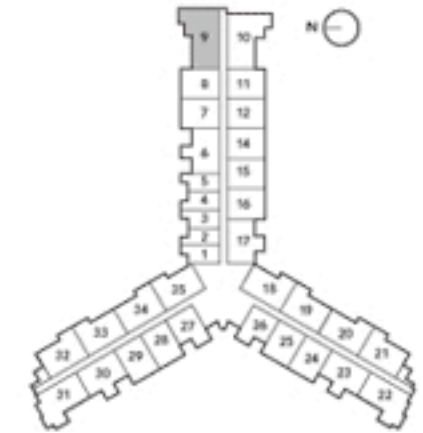

THE NEW
HARBOUR HOUSE
BAL HARBOUR

KEY PLAN
Line 9

A mod

2 bedroom - 2 1/2 bath

unit	1,467 s.f.
balcony	167 s.f.
total	1,634 s.f.