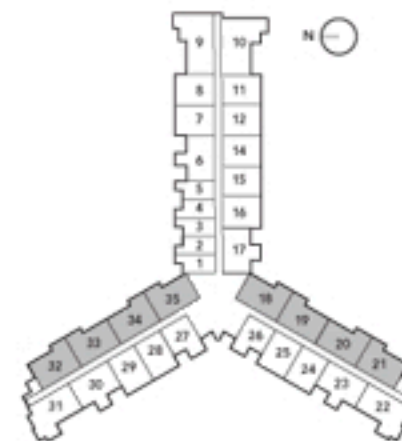

THE NEW
HARBOUR HOUSE
BAL HARBOUR

KEY PLAN
Lines 19, 21, 33 & 35
18, 20, 32, 34 (Rev)

B

2 bedroom - 2 bath

unit	1,153 s.f.
balcony	208 s.f.
total	1,361 s.f.