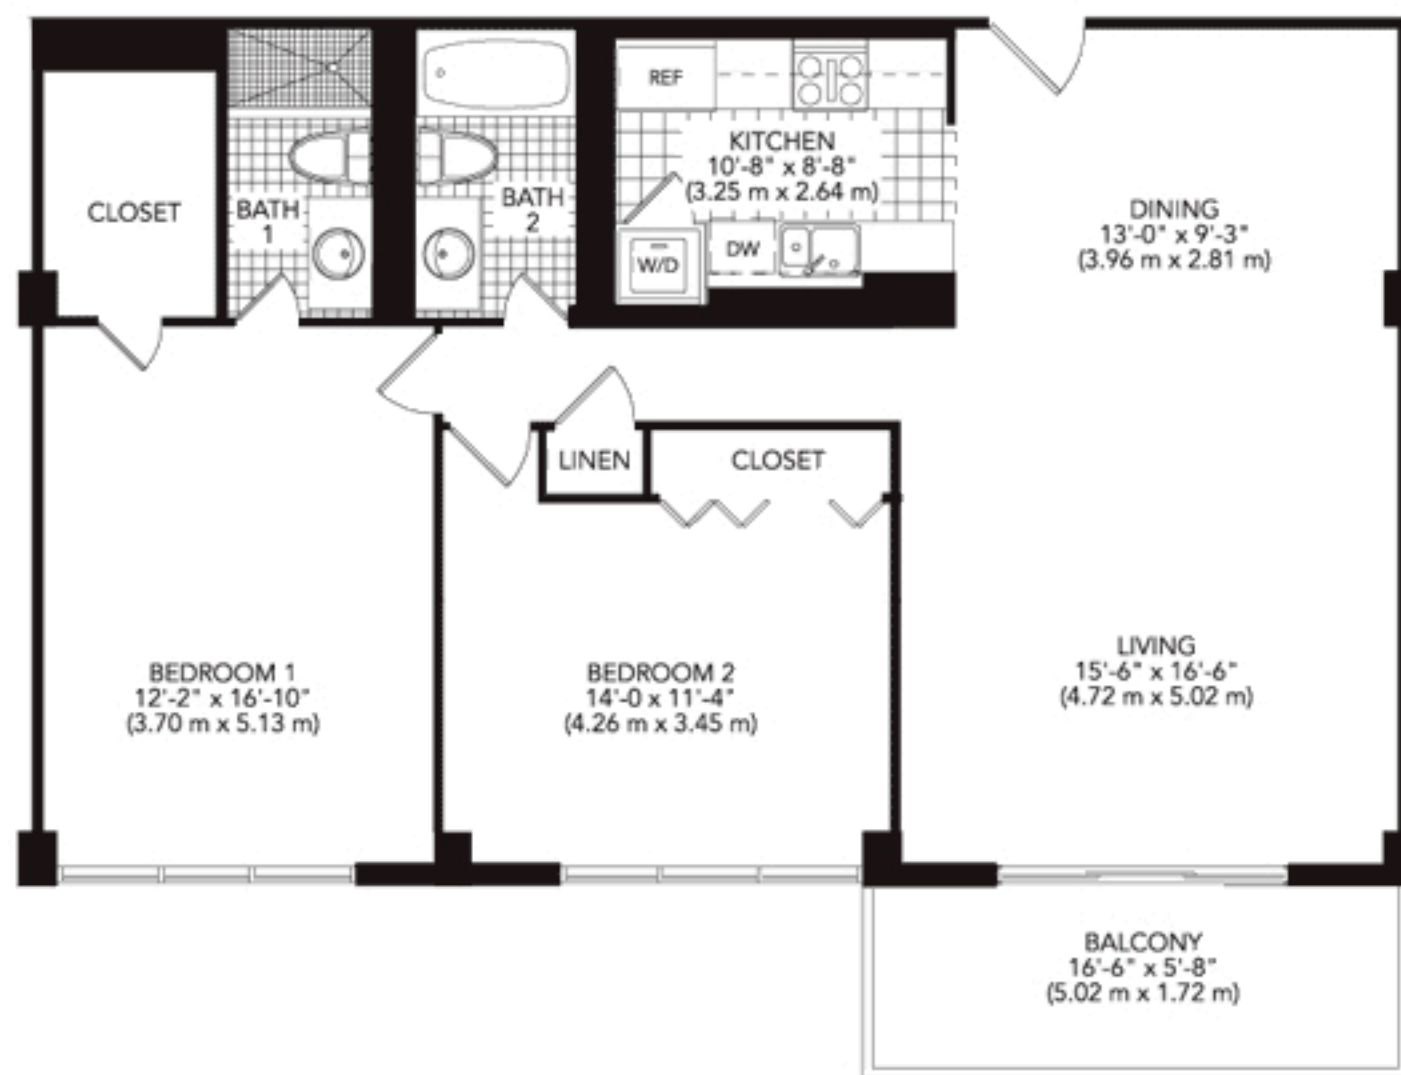

THE NEW
HARBOUR HOUSE
BAL HARBOUR

KEY PLAN
Lines 19, 21, 33 & 35
18, 20, 32, 34 (Rev)

B

2 bedroom - 2 bath

unit	1,153 s.f.
balcony	208 s.f.
total	1,361 s.f.