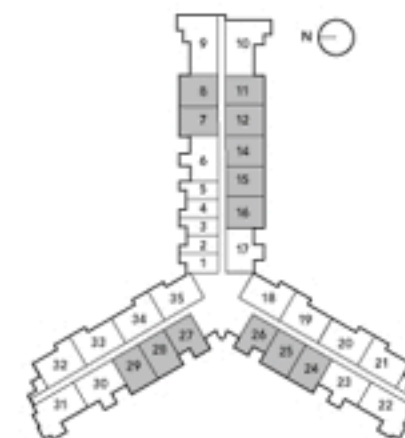

THE NEW
HARBOUR HOUSE
BAL HARBOUR

KEY PLAN
Lines 7, 11, 14, 16, 24, 26 & 28
8, 12, 15, 25, 27 & 29 (Rev)

1 bedroom - 1 1/2 bath

unit	992 s.f.
balcony	72 s.f.
total	1,064 s.f.