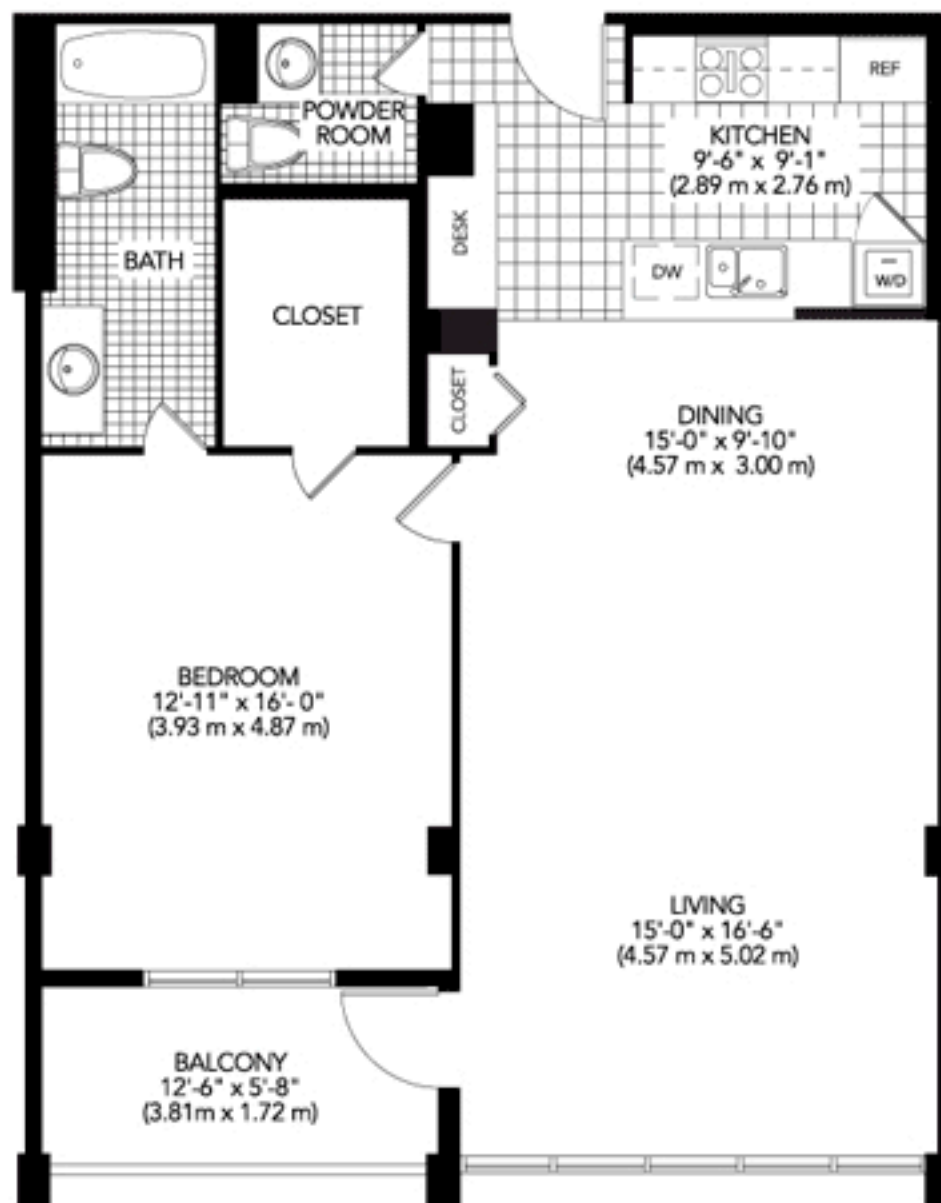

THE NEW
HARBOUR HOUSE
BAL HARBOUR

KEY PLAN
Lines 7, 11, 14, 16, 24, 26 & 28
8, 12, 15, 25, 27 & 29 (Rev)

1 bedroom - 1 1/2 bath

unit	992 s.f.
balcony	72 s.f.
total	1,064 s.f.